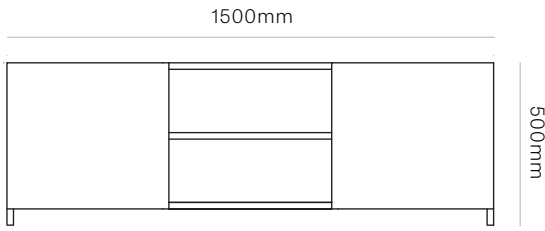

Depot 2 Door TV Unit

WW

TV UNIT CONFIGURATION

1500mm x 500mm x 420mm
CODE #6348