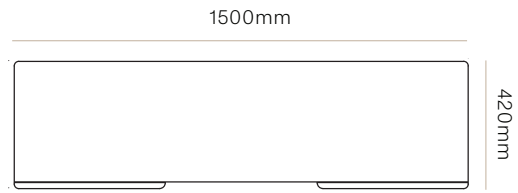

Depot 2 Door TV Unit

WW

TV UNIT CONFIGURATION

1500mm x 500mm x 420mm
CODE #6348