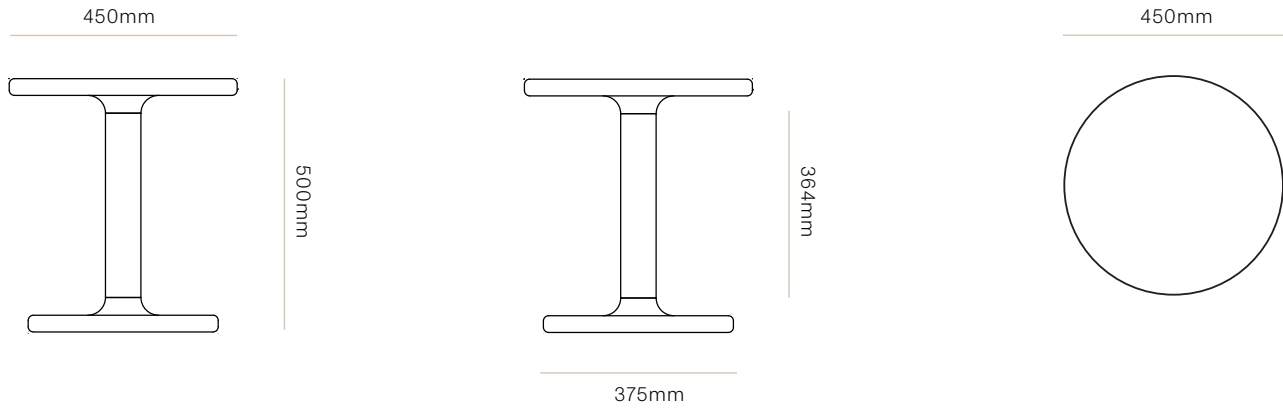

WOODRIGHTS

PRODUCT SHEET

Contour Pedestal Side Table

Contour Pedestal Side Table

WW

A versatile piece crafted from solid timber; Contour retains a soft character through considered curved edges. A single rounded leg is connected to the table top and base by soft arcs, creating a welcomed sense of lightness.

DIMENSIONS	Height 500mm x Top 450mm x Base 375mm
MATERIAL	Available in a range of Ash and Oak finishes.
SPECIFICATIONS	<ul style="list-style-type: none">- Hand turned column that seamlessly integrates into top and base- Radius around edges of top and base- Polished in a durable 2 pack lacquer- Fully assembled
CATEGORY	Bedroom, Living
ENVIRONMENT	Indoor
COUNTRY OF PRODUCTION	New Zealand
PREASSEMBLED	Yes
CLEANING CARE	Refer to our website for care & cleaning instructions.
MADE TO ORDER	The Contour Pedestal side table is handcrafted to order in New Zealand by Woodwrights.

Contour Pedestal Side Table

WW

SIDE TABLE CONFIGURATION

500mmx450mmx375mm
TIMBER
CODE #7064