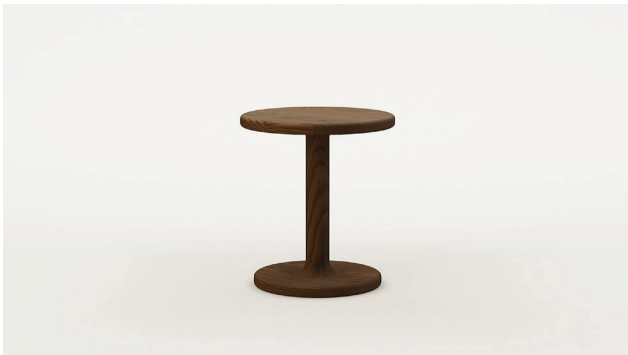

WOODRIGHTS

PRODUCT SHEET

Contour Pedestal Side Table

Contour Pedestal Side Table

WW

A versatile piece crafted from solid timber; Contour retains a soft character through considered curved edges. A single rounded leg is connected to the table top and base by soft arcs, creating a welcomed sense of lightness.

DIMENSIONS	Height 500mm x Top 450mm x Base 375mm
MATERIAL	Available in a range of Ash and Oak finishes.
SPECIFICATIONS	<ul style="list-style-type: none">- Hand turned column that seamlessly integrates into top and base- Radius around edges of top and base- Polished in a durable 2 pack lacquer- Fully assembled
CATEGORY	Bedroom, Living
ENVIRONMENT	Indoor
COUNTRY OF PRODUCTION	New Zealand
PREASSEMBLED	Yes
CLEANING CARE	Refer to our website for care & cleaning instructions.
MADE TO ORDER	The Contour Pedestal side table is handcrafted to order in New Zealand by Woodwrights.

Contour Pedestal Side Table

WW

SIDE TABLE CONFIGURATION

500mmx450mmx375mm
TIMBER
CODE #7064