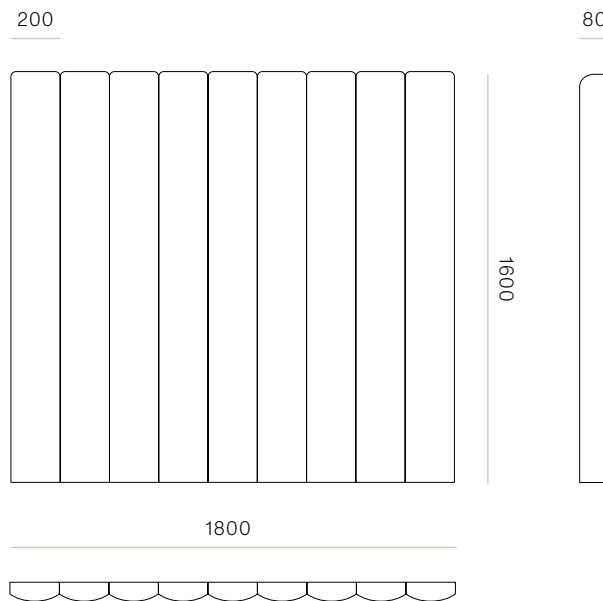

KING

CODE

#6758