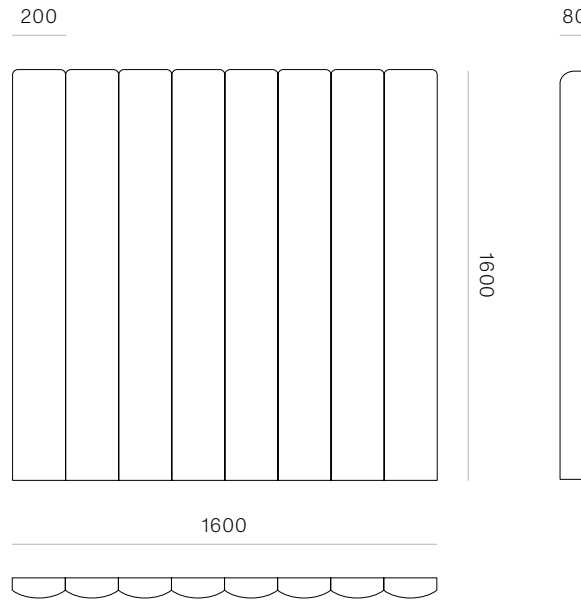

Parker Upholstered Headboard

WW

HEADBOARD CONFIGURATIONS

QUEEN

CODE

#6757