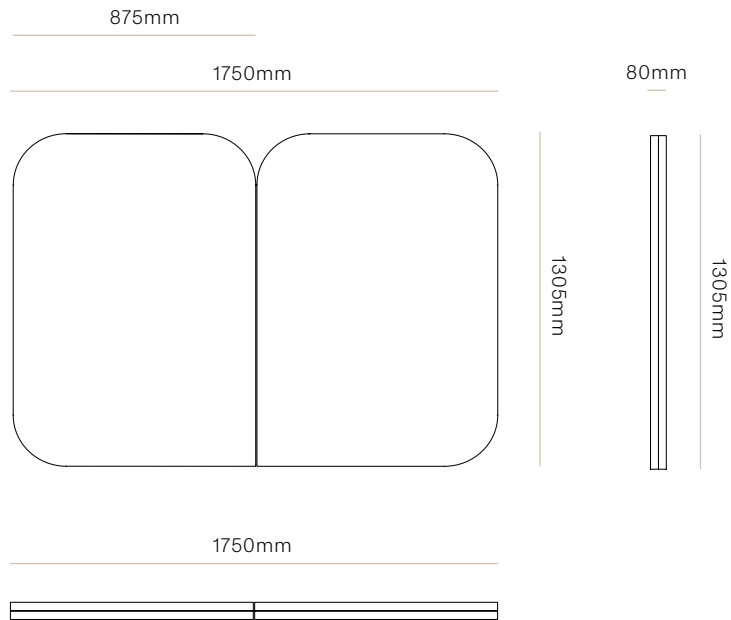

Myla Upholstered Headboard

WW

HEADBOARD CONFIGURATION

KING

CODE

#6759