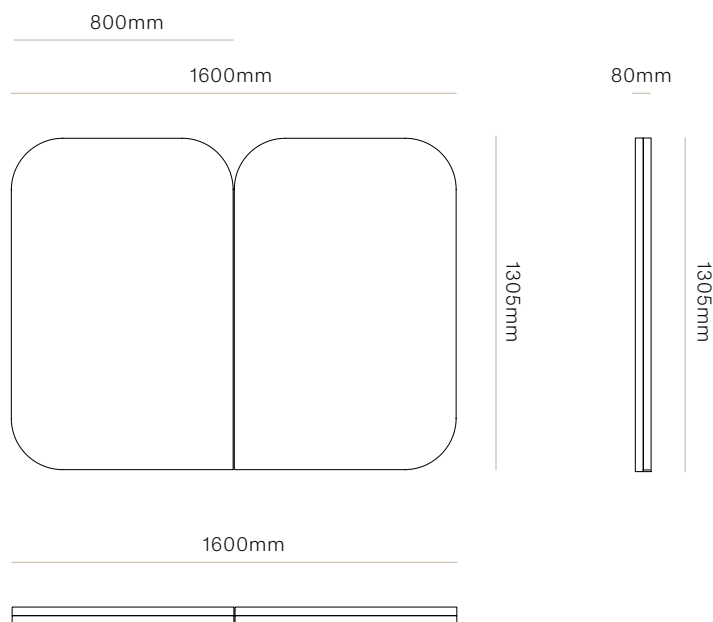

DIMENSIONS

King Single
Height 1305mm x Width 1150mm
x Depth 80mm

Queen
Height 1305mm x Width 1600mm
x Depth 80mm

King
Height 1305mm x Width 1750mm
x Depth 80mm

Super King
Height 1305mm x Width 1900mm
x Depth 80mm

CODE

#7889

QUEEN

CODE

#7888

Myla Upholstered Headboard

WW

HEADBOARD CONFIGURATION