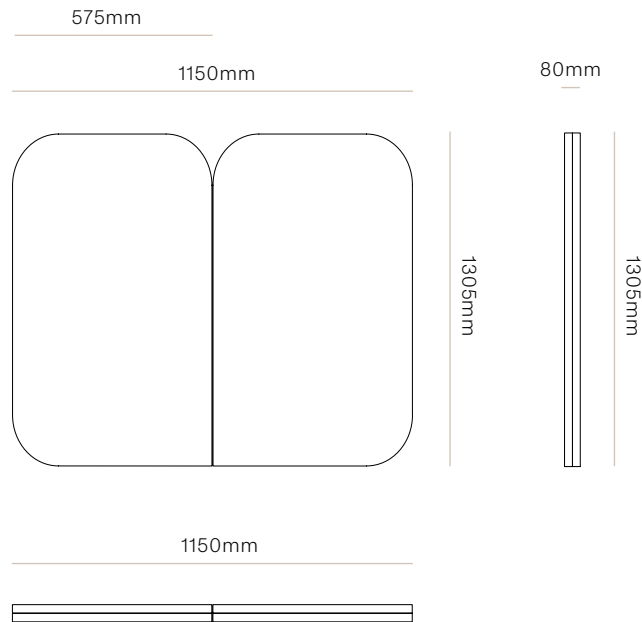

Myla Upholstered Headboard

WW

HEADBOARD CONFIGURATION

KING SINGLE

CODE

#7889