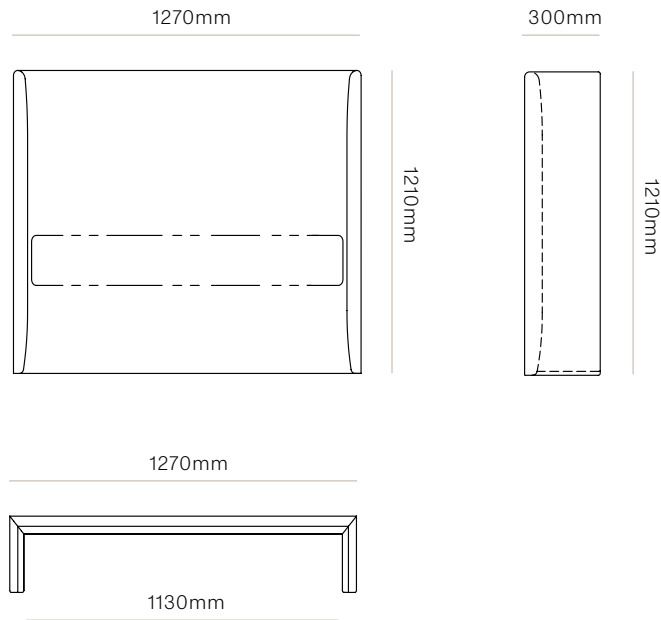

Leia Upholstered Headboard

WW

HEADBOARD CONFIGURATION

KING SINGLE

CODE

#7890