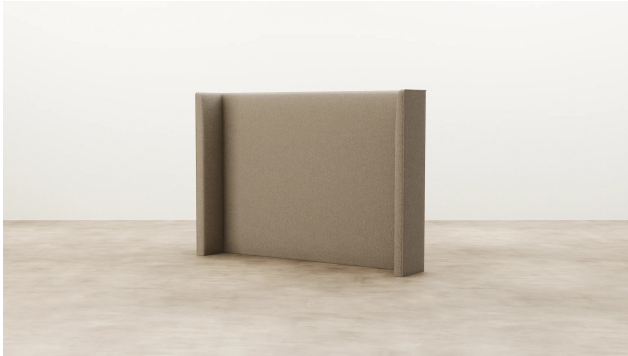

WOODRIGHTS

PRODUCT SHEET

Leia Upholstered Headboard

Leia Upholstered Headboard

WW

With classic character, Leia features wings and softened detailing. A locally made to order and customisable headboard, that can be tailored to fit your style and space with our range of sizes materials.

DIMENSIONS

King Single
Height 1210mm x Width 1270mm x
Depth 300mm

Queen
Height 1210mm x Width 1720mm x
Depth 300mm

King
Height 1210mm x Width 1870mm
x Depth 300mm

Super King
Height 1210mm x Width 2020mm
x Depth 300mm

MATERIAL

Available in a range of upholstery options.

SPECIFICATIONS

- Wings on each side with piping around outside edge
- Option of free standing or slots for mounting to bed base
- Optional power/cable cutouts upon request
- Transported fully assembled
- Excludes any installation required - can be arranged upon request