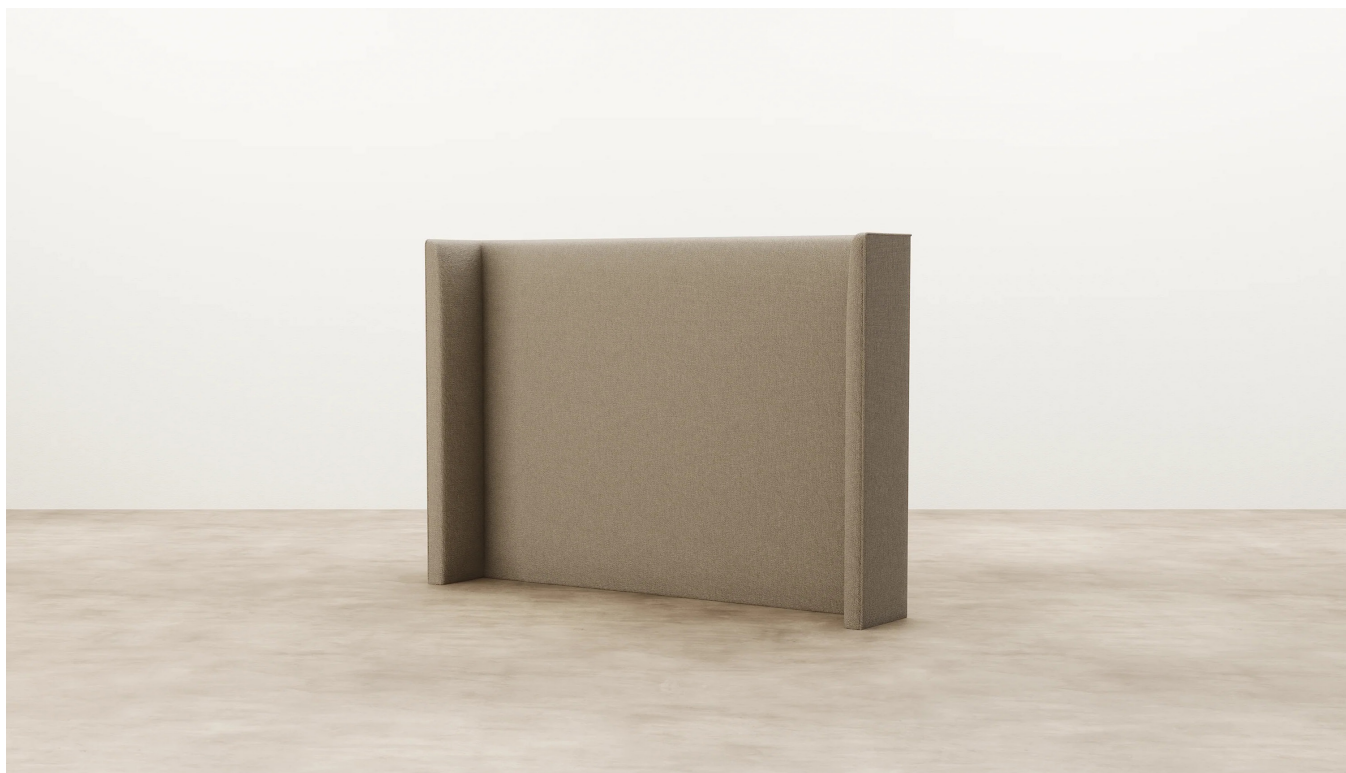

WOODRIGHTS

PRODUCT SHEET

Leia Upholstered Headboard

Leia Upholstered Headboard

WW

With classic character, Leia features wings and softened detailing. A locally made to order and customisable headboard, that can be tailored to fit your style and space with our range of sizes materials.

DIMENSIONS

King Single
Height 1210mm x Width 1270mm x
Depth 300mm

Queen
Height 1210mm x Width 1720mm x
Depth 300mm

King
Height 1210mm x Width 1870mm
x Depth 300mm

Super King
Height 1210mm x Width 2020mm
x Depth 300mm

MATERIAL

Available in a range of upholstery options.

SPECIFICATIONS

- Wings on each side with piping around outside edge
- Option of free standing or slots for mounting to bed base
- Optional power/cable cutouts upon request
- Transported fully assembled
- Excludes any installation required - can be arranged upon request