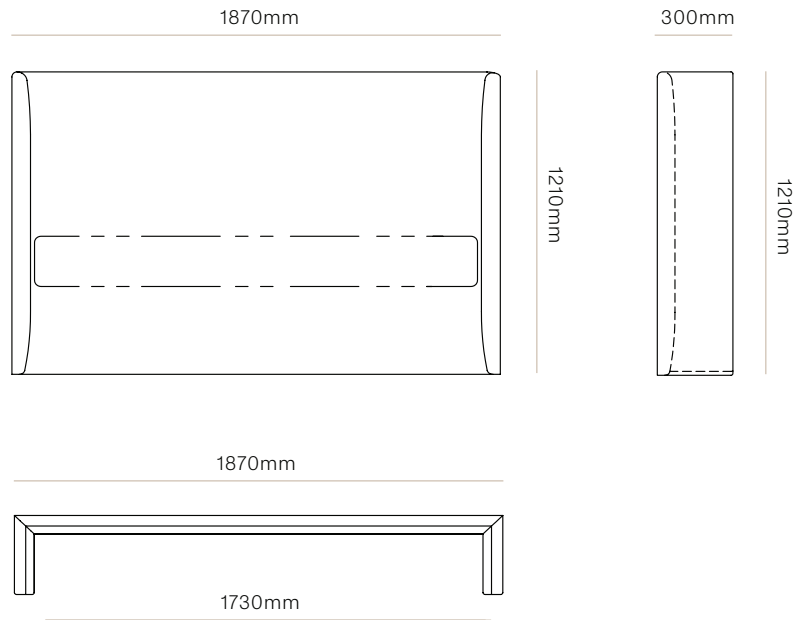

Leia Upholstered Headboard

WW

HEADBOARD CONFIGURATION

KING

CODE

#7234