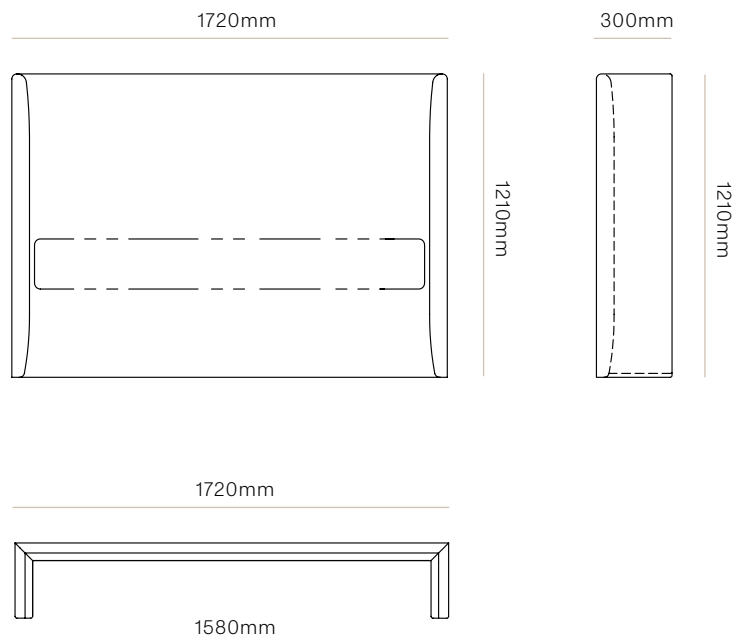

QUEEN

CODE

#6760