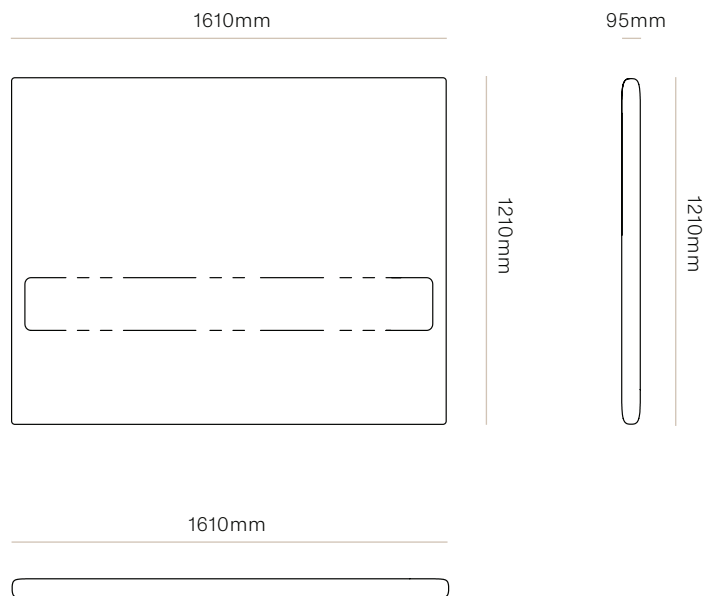

QUEEN

CODE

#7875