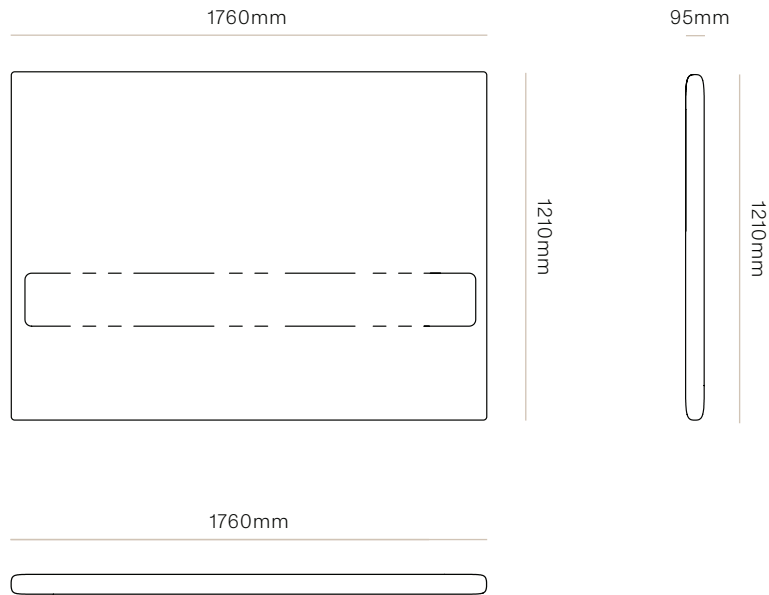

Hadley Upholstered Headboard

WW

HEADBOARD CONFIGURATION

KING

CODE

#6755