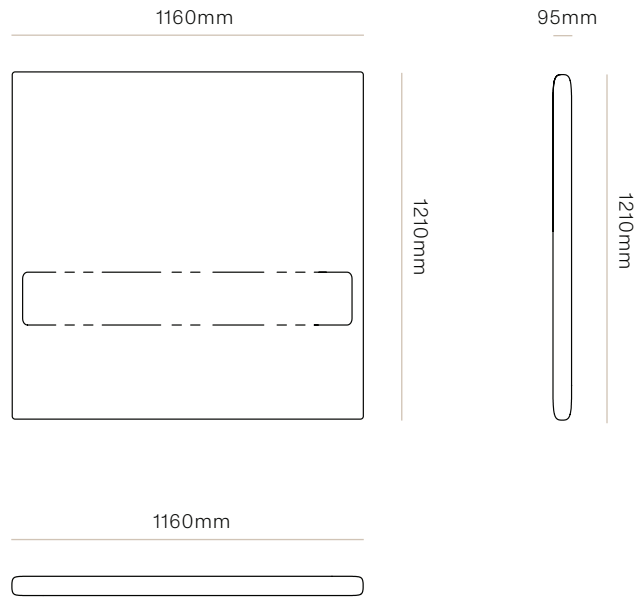

Hadley Upholstered Headboard

WW

HEADBOARD CONFIGURATION

KING SINGLE

CODE

#7876