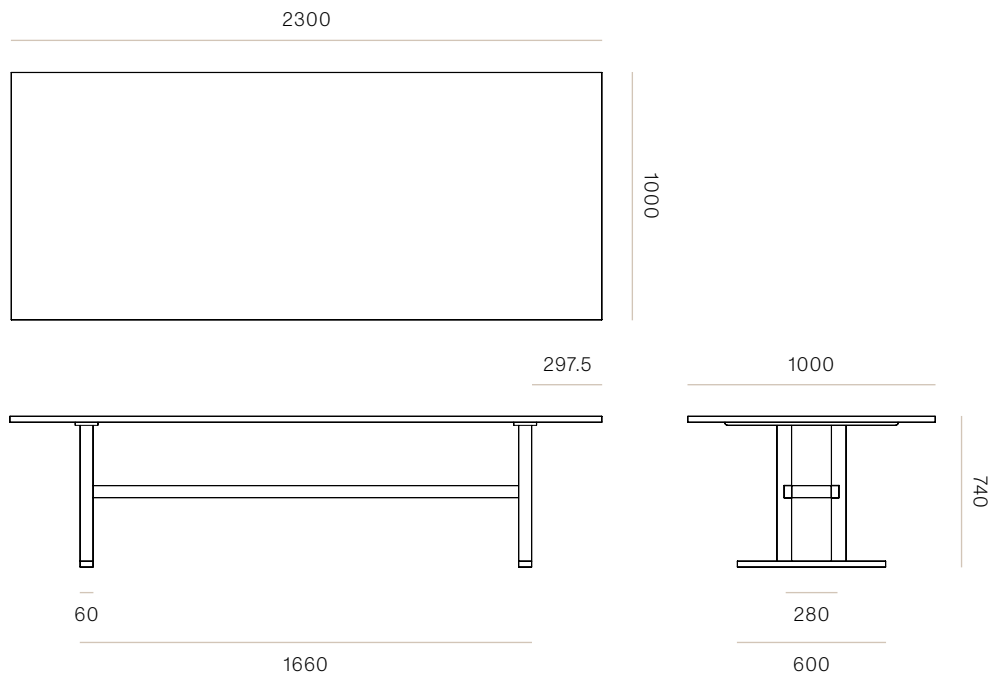

WOODRIGHTS

PRODUCT SHEET

Dominion Dining Table

Dominion Dining Table

WW

With a bold silhouette, Abode features a rectangular table top and two pedestal-like legs. A subtle rounding of the otherwise weighty legs brings a sense of softness to the overall form. A family of dining tables that lend themselves to a variety of dining spaces.

DIMENSIONS	Width 2300mm x Height 740mm x Depth 1000mm Width 2700mm x Height 740mm x Depth 1000mm
MATERIAL	Available in a range of Ash and Oak finishes.
SPECIFICATIONS	<ul style="list-style-type: none">- Seamless junction between legs and cross rails- Ski base design- Square profile around top- Polished in a durable 2 pack lacquer, or Osmo oil- Fully assembled
CATEGORY	Dining Table
ENVIRONMENT	Indoor
COUNTRY OF PRODUCTION	New Zealand
PREASSEMBLED	Yes
CLEANING CARE	Please refer to our website for care & cleaning instructions.
MADE TO ORDER	Dominion is handcrafted to order in New Zealand by Woodwrights.

Dominion Dining Table

WW

DINING TABLE CONFIGURATIONS

2300W

CODE

#8278

2700W

CODE