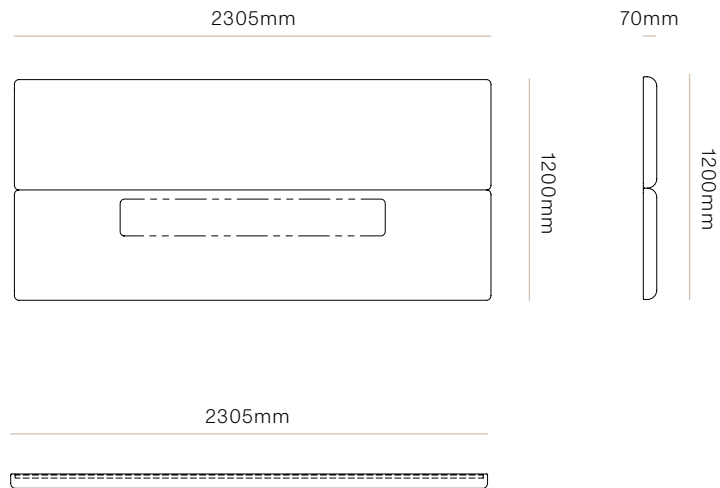

Cora Upholstered Headboard

WW

HEADBOARD CONFIGURATION

KING SINGLE

CODE

#7879