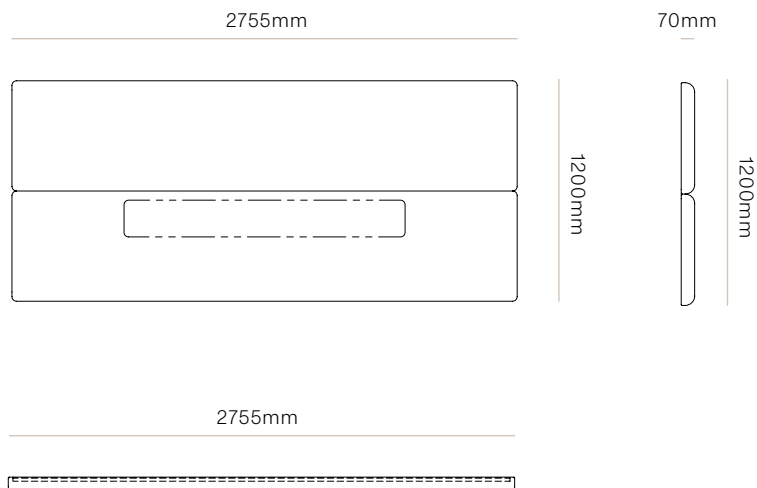

QUEEN

CODE

#6806