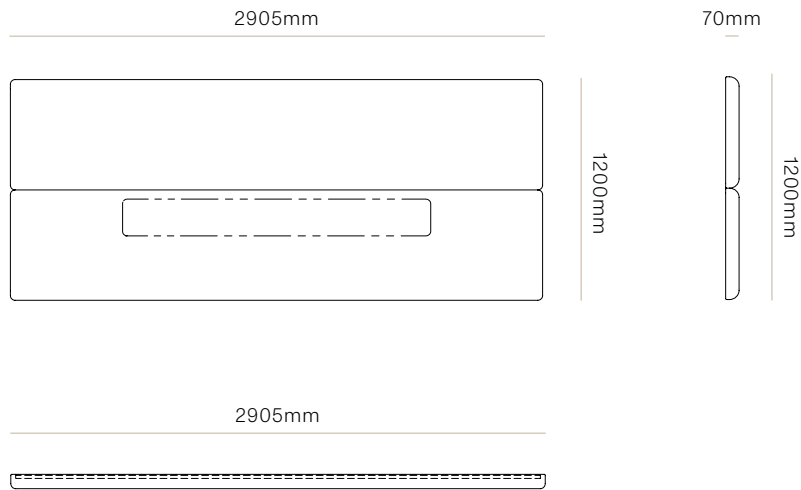

Cora Upholstered Headboard

WW

HEADBOARD CONFIGURATION

KING

CODE

#7880