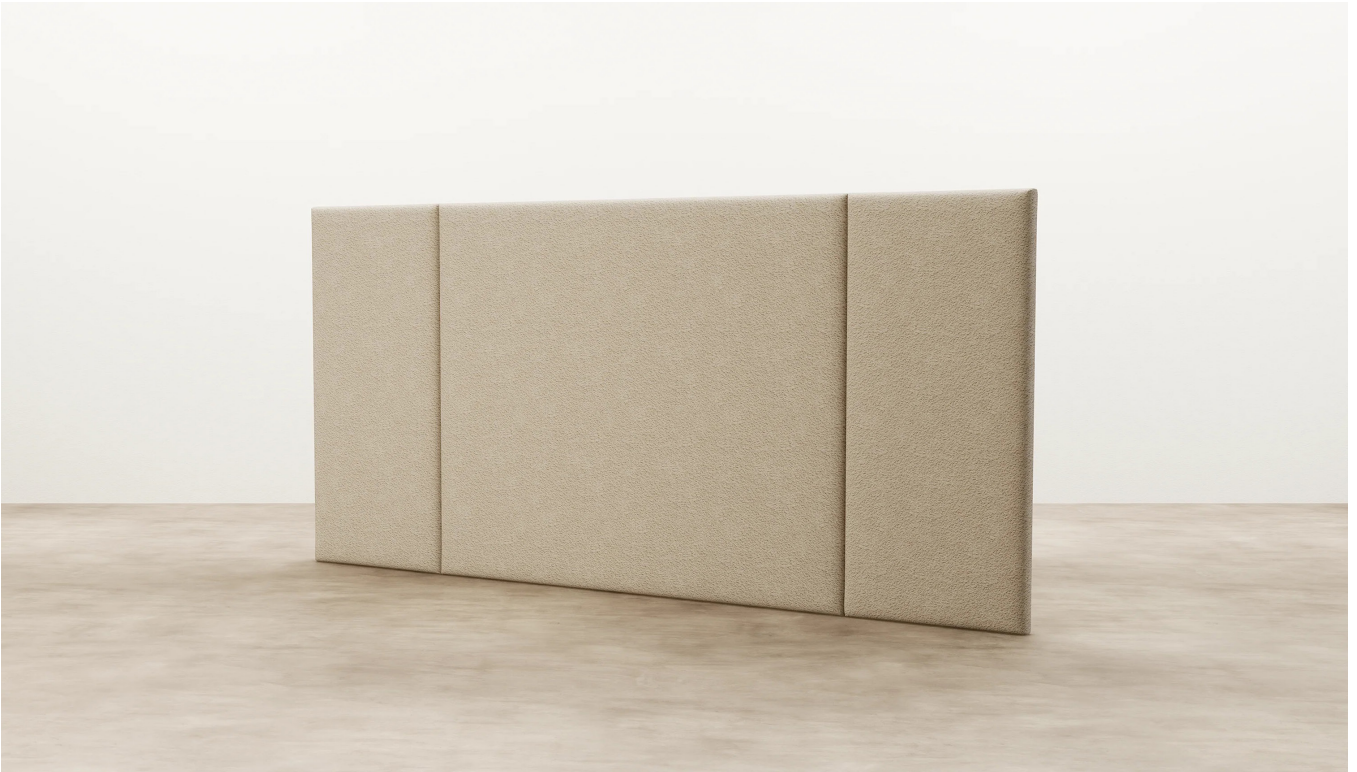

WOODRIGHTS

PRODUCT SHEET

Carson Upholstered Headboard

Carson Upholstered Headboard

WW

An oversized silhouette, Carson features two fixed-width panels on either side of the main headboard. Locally made to order and customisable to suit your style and space with our range of sizes and materials.

DIMENSIONS

King Single
Height 1300mm x Width 2385mm
x Depth 75mm

Queen
Height 1300mm x Width 2835mm
x Depth 75mm

King
Height 1300mm x Width 2985mm
x Depth 75mm

Super King
Height 1300mm x Width 3135mm
x Depth 75mm

MATERIAL

Available in a range of upholstery options.

SPECIFICATIONS

- 600mm wide side panels that extend beyond the mattress width
- Box seams in corners to create a squared off effect
- Option of split batten fixing to wall, free standing or slots for mounting to bed base
- Optional power/cable cutouts upon request
- Transported in three separate panels, can be sent in one piece upon request
- Excludes any installation required - can be arranged upon request