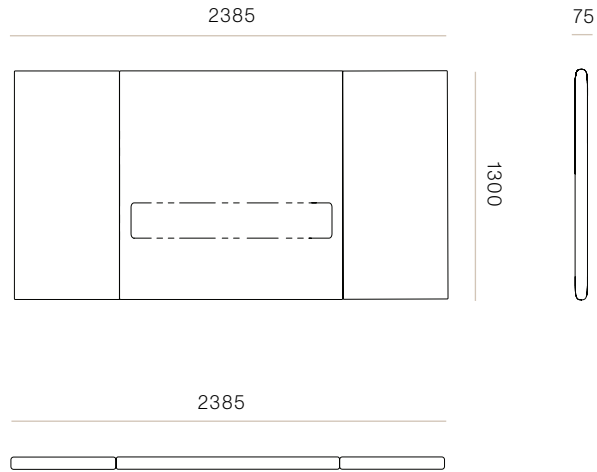

Carson Upholstered Headboard

WW

HEADBOARD CONFIGURATION

KING SINGLE

CODE

#7882