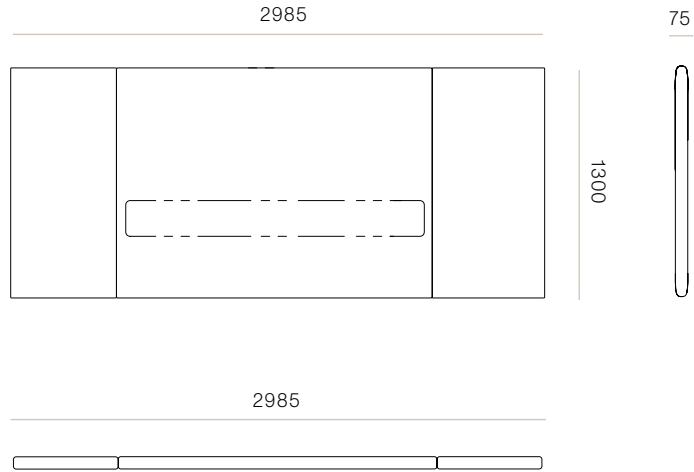

Carson Upholstered Headboard

WW

HEADBOARD CONFIGURATION

KING

CODE

#7883