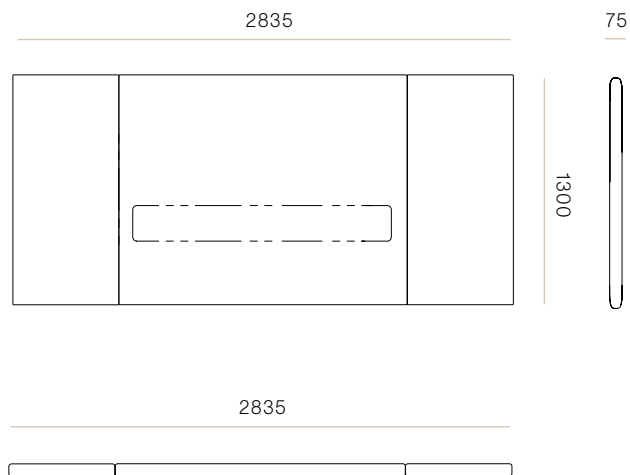

QUEEN

CODE

#6756