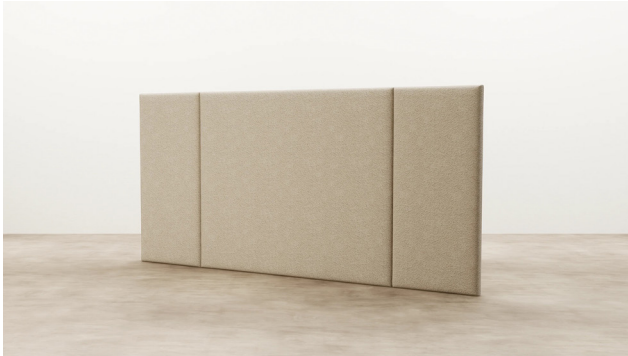

WOODRIGHTS

PRODUCT SHEET

Carson Upholstered Headboard

Carson Upholstered Headboard

WW

An oversized silhouette, Carson features two fixed-width panels on either side of the main headboard. Locally made to order and customisable to suit your style and space with our range of sizes and materials.

DIMENSIONS

King Single
Height 1300mm x Width 2385mm
x Depth 75mm

Queen
Height 1300mm x Width 2835mm
x Depth 75mm

King
Height 1300mm x Width 2985mm
x Depth 75mm

Super King
Height 1300mm x Width 3135mm
x Depth 75mm

MATERIAL

Available in a range of upholstery options.

SPECIFICATIONS

- 600mm wide side panels that extend beyond the mattress width
- Box seams in corners to create a squared off effect
- Option of split batten fixing to wall, free standing or slots for mounting to bed base
- Optional power/cable cutouts upon request
- Transported in three separate panels, can be sent in one piece upon request
- Excludes any installation required - can be arranged upon request