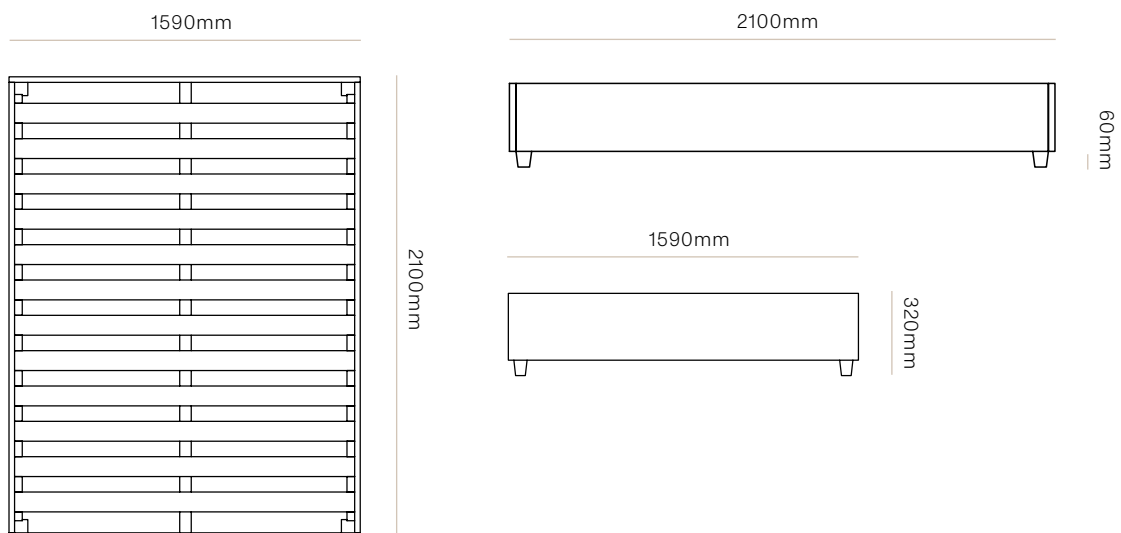

QUEEN

CODE

#7906