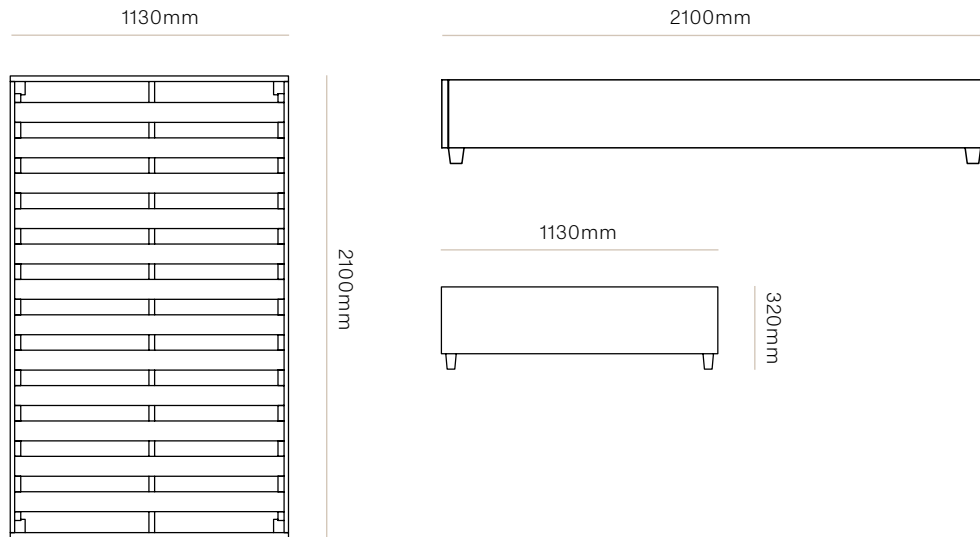

Abel Upholstered Bed Base

WW

HEADBOARD CONFIGURATION

KING SINGLE

CODE

#7907