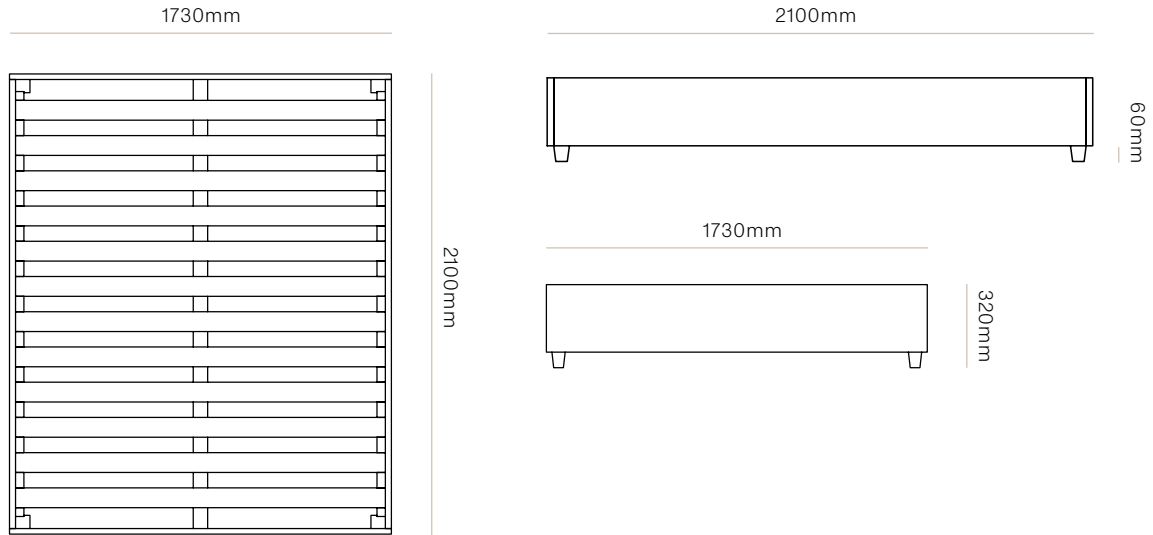

Abel Upholstered Bed Base

WW

HEADBOARD CONFIGURATION

KING

CODE

#6762