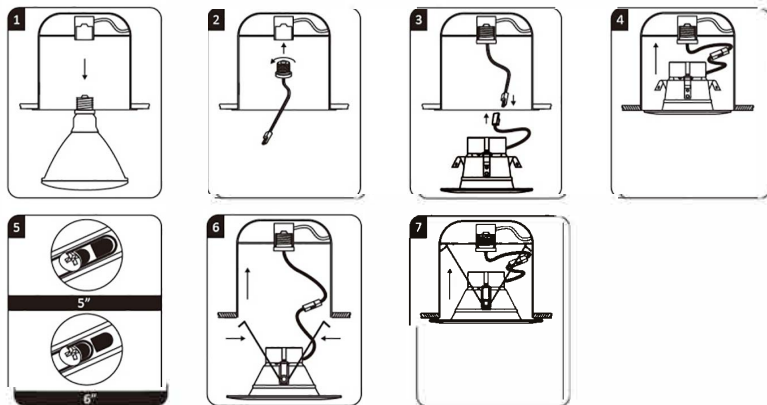

1CCT ECO RETROFIT KIT 4/6inch

DESCRIPTION

This DOB retrofit downlight is an Eco version for retrofit downlight products.

Available in 4" and 6" options.

LISTINGS

- ETL Listed for Damp Locations
- ENERGY STAR® Approved for superior energy efficiency
- FCC

CONSTRUCTION

- White finish
- Frosted lens for diffuse lighting

PERFORMANCE

- CRI: >90
- Triac dimming

Installation diagram:

Accessories

SPECIFICATION				
Model	3BX-DOB-408-1PK-XXK	3BX-DOB-410-1PK-XXK	3BX-DOB-612-1PK-XXK	3BX-DOB-615-1PK-XXK
Size	4in	4in	6in	6in
Shape	Round	Round	Round	Round
Watts	8W	10W	12W	15W
Light Output(LM)	600LM	750LM	960LM	1200LM
Color Temperature(K)	1CCT Optional : 2700K or 3000K or 3500K or 4000K or 5000K			
Lifetime	50000H			
The Dimming Mode	Triac Dimming			
Approved Location	Damp Location			
Operating Temp	-20~40°C			
Beam	100°			