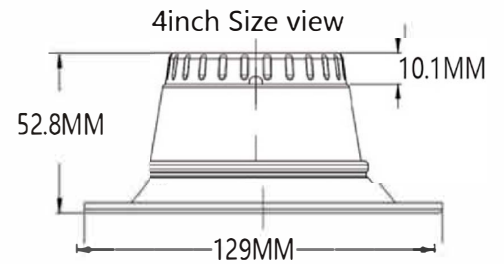

1CCT ECO RETROFIT KIT 4/6inch

DESCRIPTION

This DOB retrofit downlight is an Eco version for retrofit downlight products.

Available in 4" and 6" options.

LISTINGS

- ETL Listed for Damp Locations
- ENERGY STAR® Approved for superior energy efficiency
- FCC

CONSTRUCTION

- White finish
- Frosted lens for diffuse lighting

PERFORMANCE

- CRI: >90
- Triac dimming

Installation diagram:

Accessories

SPECIFICATION				
Model	3BX-DOB-408-1PK-XXK	3BX-DOB-410-1PK-XXK	3BX-DOB-612-1PK-XXK	3BX-DOB-615-1PK-XXK
Size	4in	4in	6in	6in
Shape	Round	Round	Round	Round
Watts	8W	10W	12W	15W
Light Output(LM)	600LM	750LM	960LM	1200LM
Color Temperature(K)	1CCT Optional : 2700K or 3000K or 3500K or 4000K or 5000K			
Lifetime	50000H			
The Dimming Mode	Triac Dimming			
Approved Location	Damp Location			
Operating Temp	-20~40°C			
Beam	100°			