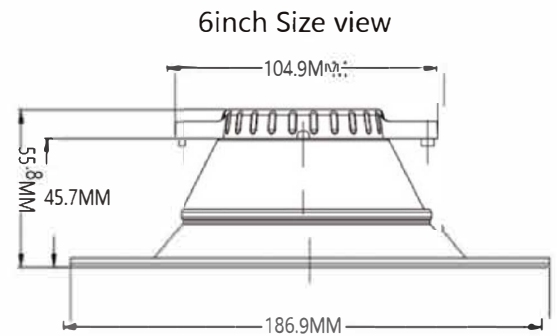

1CCT ECO RETROFIT KIT 4/6inch

DESCRIPTION

This DOB retrofit downlight is an Eco version for retrofit downlight products.

Available in 4" and 6" options.

LISTINGS

- ETL Listed for Damp Locations
- ENERGY STAR® Approved for superior energy efficiency
- FCC

CONSTRUCTION

- White finish
- Frosted lens for diffuse lighting

PERFORMANCE

- CRI: >90
- Triac dimming

Installation diagram:

Accessories

SPECIFICATION				
Model	3BX-DOB-408-1PK-XXK	3BX-DOB-410-1PK-XXK	3BX-DOB-612-1PK-XXK	3BX-DOB-615-1PK-XXK
Size	4in	4in	6in	6in
Shape	Round	Round	Round	Round
Watts	8W	10W	12W	15W
Light Output(LM)	600LM	750LM	960LM	1200LM
Color Temperature(K)	1CCT Optional : 2700K or 3000K or 3500K or 4000K or 5000K			
Lifetime	50000H			
The Dimming Mode	Triac Dimming			
Approved Location	Damp Location			
Operating Temp	-20~40°C			
Beam	100°			