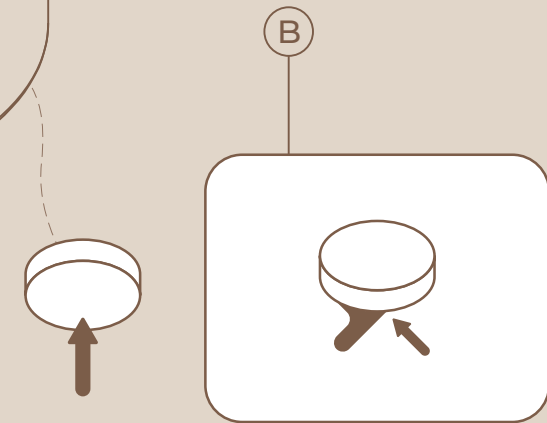

MAVENLANE.COM

 @mavenlanehome

ORGANIC LYRA ROUND OTTOMAN

ASSEMBLY INSTRUCTIONS

The use of power tools to assemble this product could lead to damage, making it unsafe

Please assemble on a clean, level surface to avoid damage and ensure proper assembly

ASSEMBLY

STEP 1: Felt Pad Application (optional)

1. Wipe any dust from the surface for best adhesion
2. Gently peel the felt pad from the paper
3. Firmly apply felt pad to the bottom