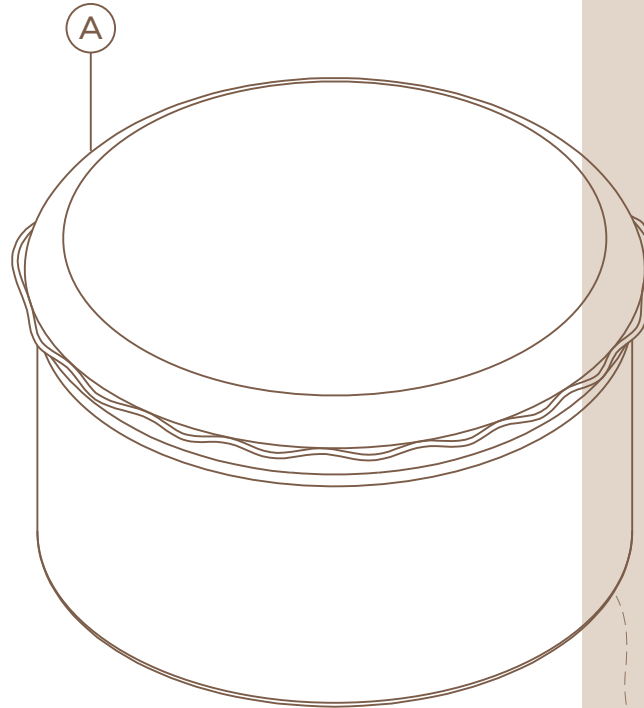

MAVENLANE.COM

 @mavenlanehome

ORGANIC LYRA ROUND OTTOMAN

ASSEMBLY INSTRUCTIONS

The use of power tools to assemble this product could lead to damage, making it unsafe

Please assemble on a clean, level surface to avoid damage and ensure proper assembly

ASSEMBLY

STEP 1: Felt Pad Application (optional)

1. Wipe any dust from the surface for best adhesion
2. Gently peel the felt pad from the paper
3. Firmly apply felt pad to the bottom