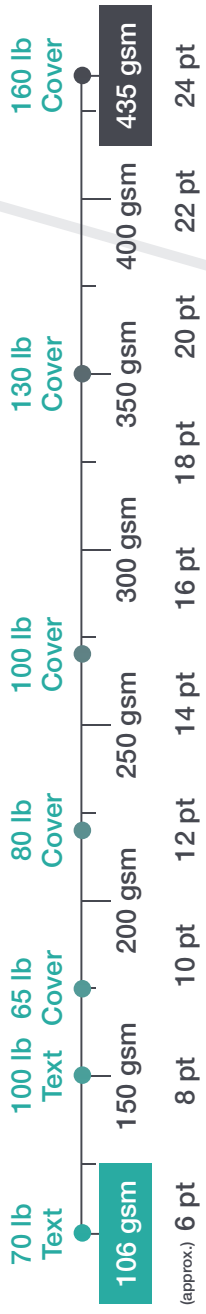

PAPER WEIGHT & APPLICATION GUIDE

(approx.)

LIGHT Labels	MEDIUM Cards & Invites	HEAVY Business Cards	EXTRA HEAVY Packaging
------------------------	----------------------------------	--------------------------------	---------------------------------

*Paper weights are approximate and may vary per manufacturer. Print applications and corresponding weights are suggestions only as use-cases may vary.

800-225-5644 | my-dynacut.com

Premium quality, without the premium price tag.