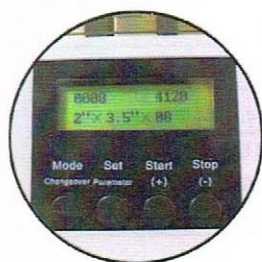

### LCD Control Panel

The LCD display and keypad let you micro adjust your cuts and toggle through multiple memory settings.