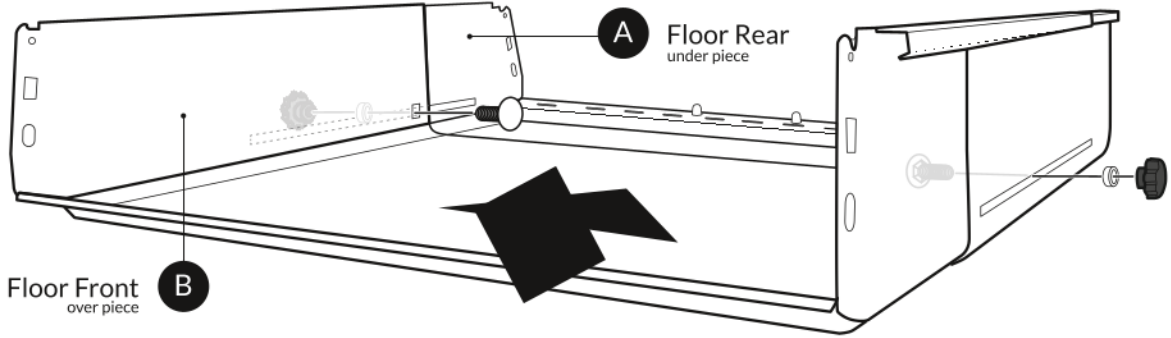

M-R3015M5S 2X	M-B13265SLD 2X Ø13mm plastic	M-VBM5X16 2X