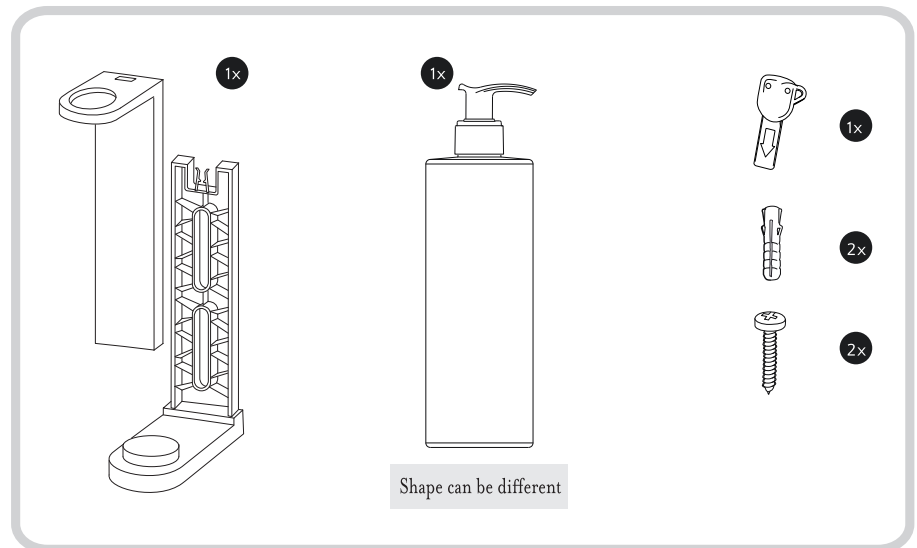

HOLDER SURFACE CLEANING: Don't use abrasive sponges that can scratch the surface.

gfl
SKIN CARE

**PUMP DISPENSER HOLDER
WITH SCREWS - PDS**

Installation guide • Guida d'installazione • Guide d'installation •
Guía de instalación • Installation - Handbuch

Components and Tools • Componenti e Attrezzi • Composants et Outils • Componentes y herramientas • Komponenten und Werkzeuge

Installation tips

_Corner

_Sink

_Shower

If using already existing holes, make sure that the plugs are solid enough. Plugs must be completely in the hole, overhanging parts must be cut off.