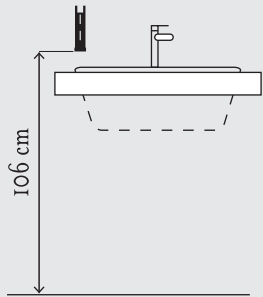

Components and Tools • Componenti e Attrezzi • Composants et Outils • Componentes y herramientas • Komponenten und Werkzeuge

Installation tips

_Corner

_Sink

_Shower

If using already existing holes, make sure that the plugs are solid enough. Plugs must be completely in the hole, overhanging parts must be cut off.