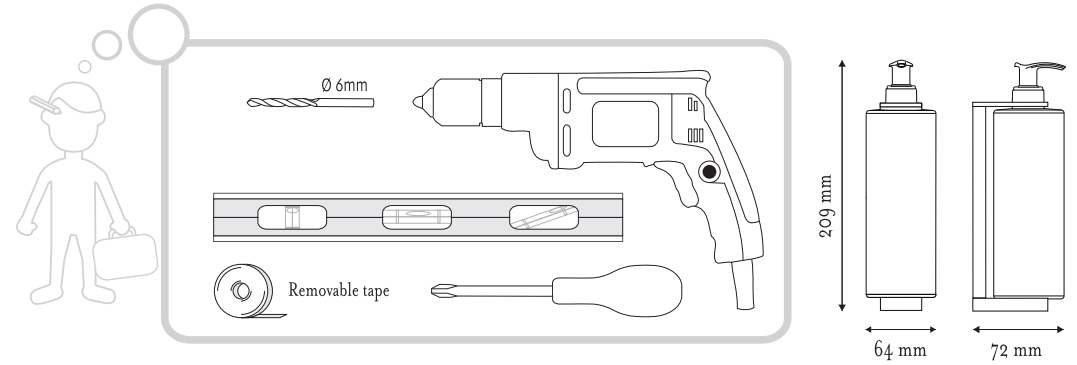

HOLDER SURFACE CLEANING: Don't use abrasive sponges that can scratch the surface.

gfl
SKIN CARE

**PUMP DISPENSER HOLDER
WITH SCREWS - PDS**

Installation guide • Guida d'installazione • Guide d'installation •
Guía de instalación • Installation - Handbuch

Components and Tools • Componenti e Attrezzi • Composants et Outils • Componentes y herramientas • Komponenten und Werkzeuge

Installation tips

_Corner

_Sink

_Shower

If using already existing holes, make sure that the plugs are solid enough. Plugs must be completely in the hole, overhanging parts must be cut off.