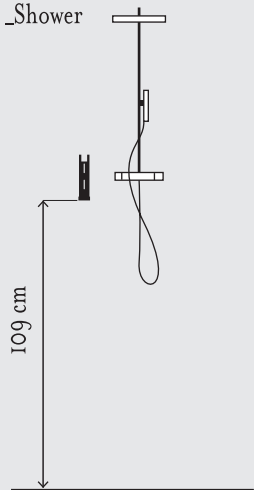

Components and Tools • Componenti e Attrezzi • Composants et Outils • Componentes y herramientas • Komponenten und Werkzeuge

Installation tips

_Corner

_Sink

_Shower

If using already existing holes, make sure that the plugs are solid enough. Plugs must be completely in the hole, overhanging parts must be cut off.