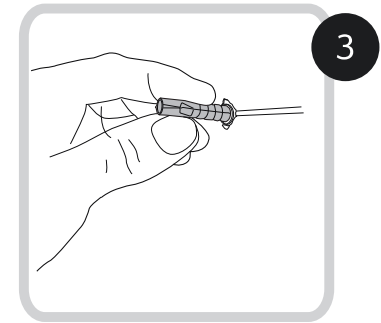

HOLDER SURFACE CLEANING: Don't use abrasive sponges that can scratch the surface.

gfl
SKIN CARE

**PUMP DISPENSER HOLDER
WITH SCREWS - PDS**

Installation guide • Guida d'installazione • Guide d'installation •
Guía de instalación • Installation - Handbuch

Components and Tools • Componenti e Attrezzi • Composants et Outils • Componentes y herramientas • Komponenten und Werkzeuge

Installation tips

_Corner

_Sink

_Shower

If using already existing holes, make sure that the plugs are solid enough. Plugs must be completely in the hole, overhanging parts must be cut off.