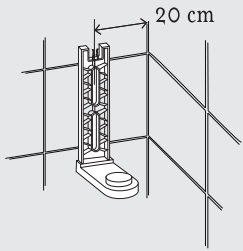

HOLDER SURFACE CLEANING: Don't use abrasive sponges that can scratch the surface.

gfl
SKIN CARE

**PUMP DISPENSER HOLDER
WITH SCREWS - PDS**

Installation guide • Guida d'installazione • Guide d'installation •
Guía de instalación • Installation - Handbuch

Components and Tools • Componenti e Attrezzi • Composants et Outils • Componentes y herramientas • Komponenten und Werkzeuge

Installation tips

_Corner

_Sink

_Shower

If using already existing holes, make sure that the plugs are solid enough. Plugs must be completely in the hole, overhanging parts must be cut off.