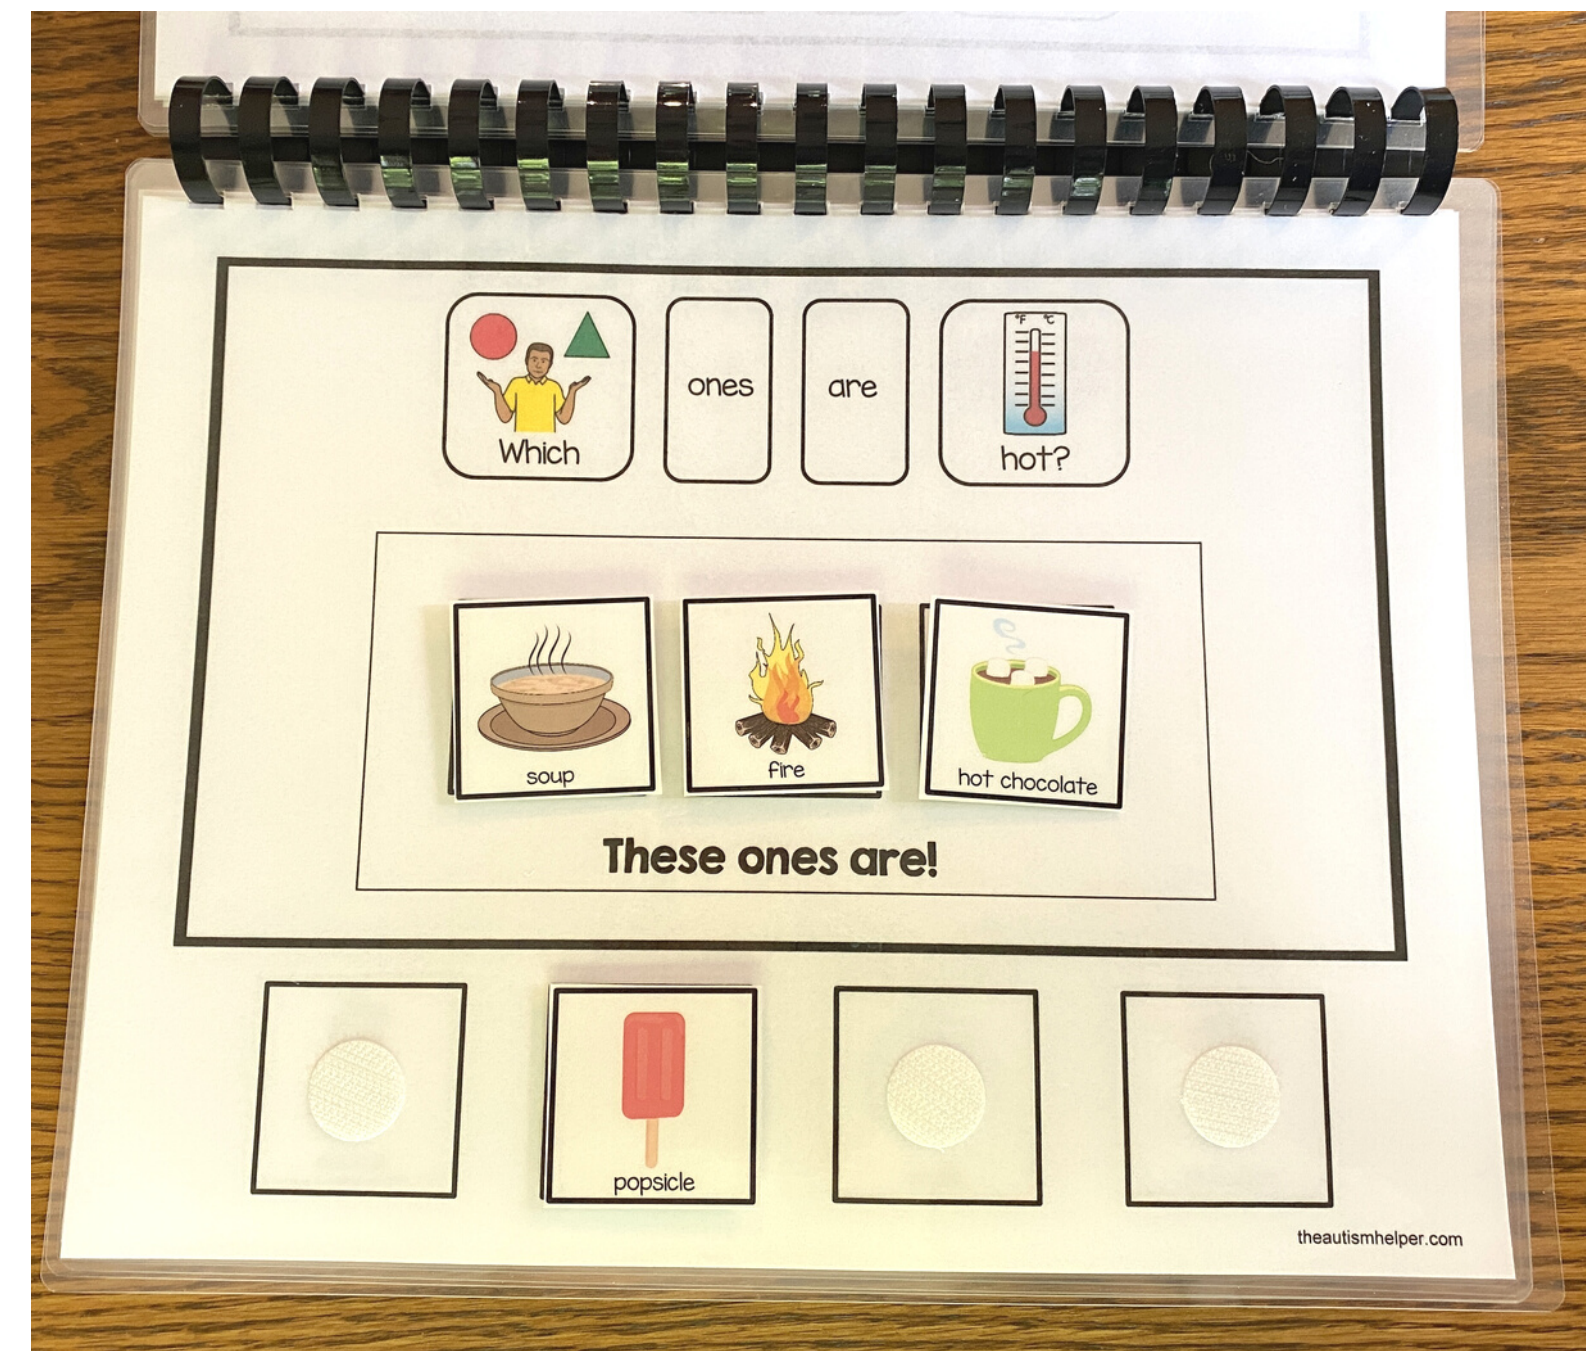

3 Adapted Books

✔ interactive ✔ includes real photos ✔ hands on learning

3 Adapted Books

✔ interactive ✔ includes real photos ✔ hands on learning

3 Sets of Task Cards

each set includes 60+ cards

✓ clip art visual options

Which one has buttons?

window microwave basket

Which one is cold?

coffee fire popsicle

✓ real photo visual options

Which one is an instrument?

piano chair printer

Which one has feathers?

duck squirrel turtle

✓ life skills cards

You got invited to your cousin's wedding. Which outfit should you wear?

Which appliance should you use to bake cookies?

5 Interactive Work Tasks

Which one is long?

snake

Which 

involves making a choice

the small fish

the blue shirt

the apple

the chocolate cone