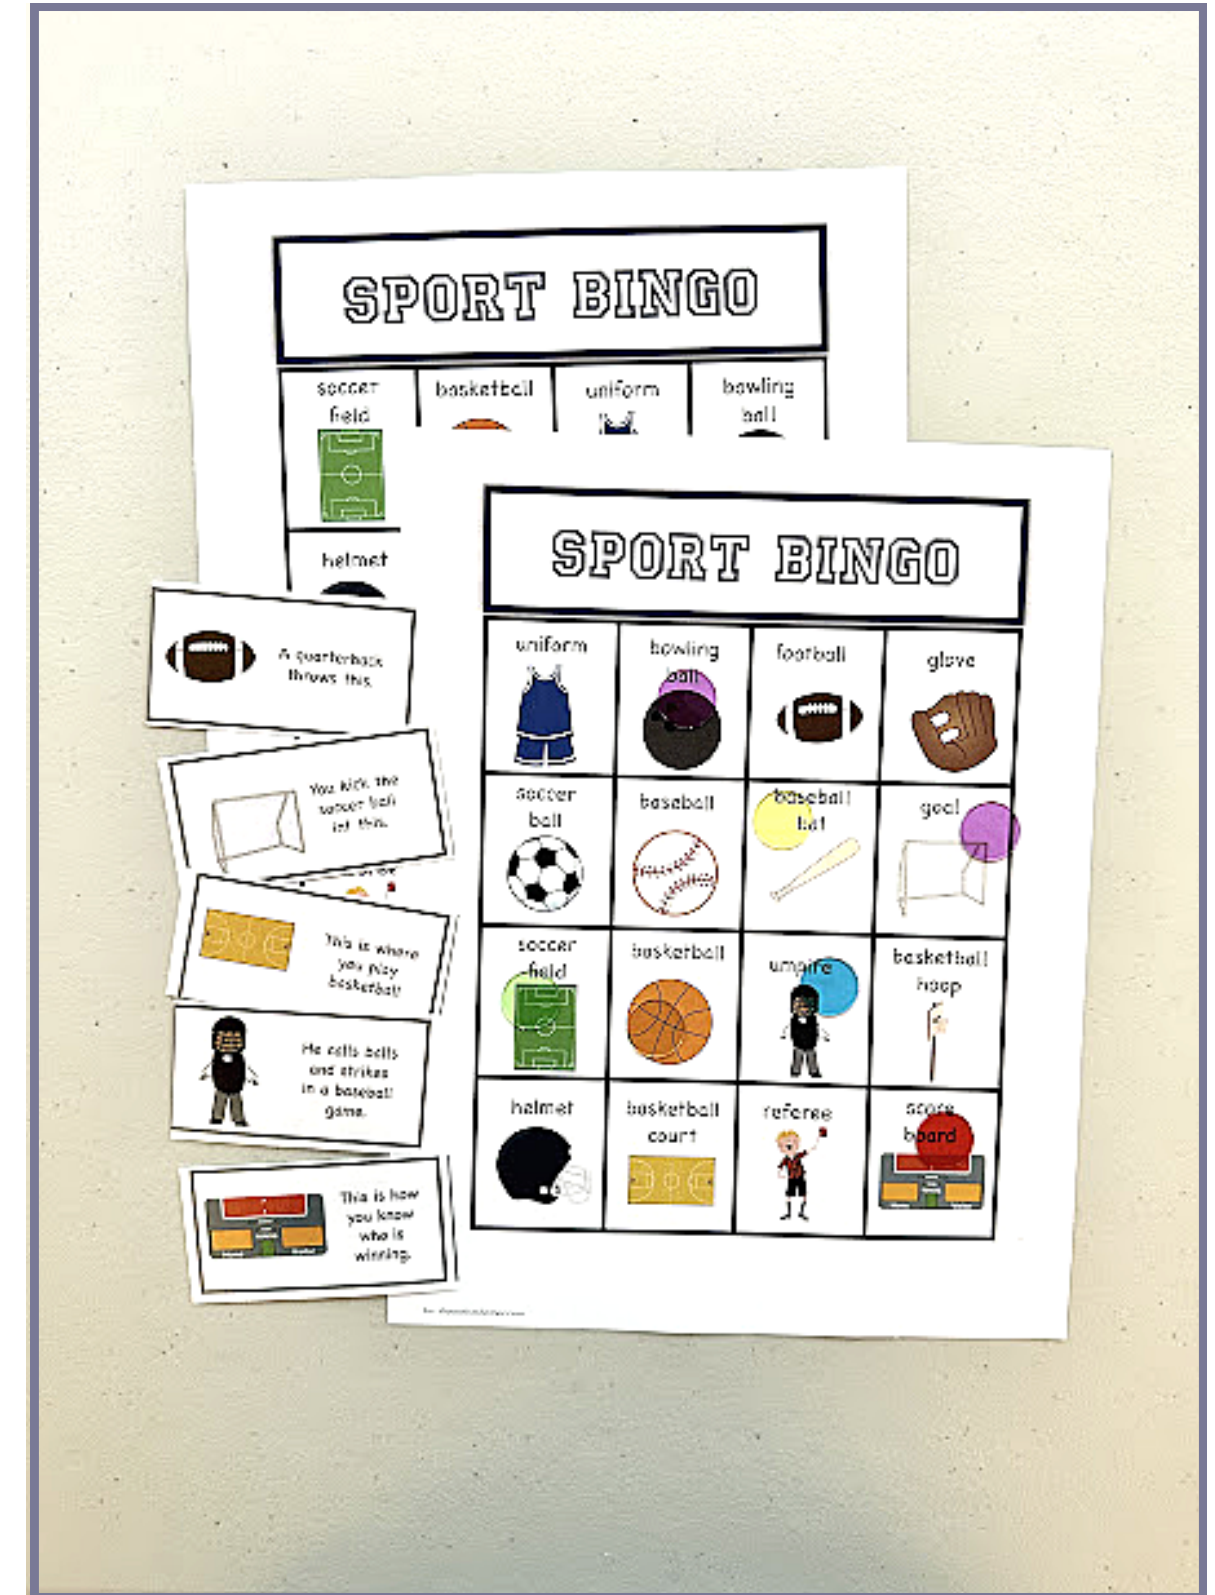

SPORT Bingo

SPORT BINGO

ur

20 BINGO GAMES

2 LEVELS OF CALLING CARDS

STUDENTS PRACTICE
 TURN-TAKING, NAMING
 DESCRIBED OBJECTS, AND
 IDENTIFYING
sports
 THEMED VOCABULARY

PERFECT FOR GYM TEACHERS OR INDOOR RECESS DAYS!

simply laminate & use

SPORT BINGO

umpire 	referee 	basketball hoop 	helmet 
baseball bat 	uniform 	glove 	basketball 

SPORT BINGO

football 	soccer field 	umpire 	referee 
goal 	basketball court 	baseball bat 	uniform 
soccer ball 	score board 	basketball hoop 	helmet 

SPORT BINGO

goal	glove	baseball	score board
referee		referee	
referee		referee	
referee		referee	
referee		referee	

SPORT BINGO

baseball	uniform	soccer ball	soccer field
score board	baseball bat	baseball glove	baseball
baseball court	baseball bat	baseball glove	baseball
baseball bat	baseball bat	baseball glove	baseball
baseball bat	baseball bat	baseball glove	baseball
baseball bat	baseball bat	baseball glove	baseball

SPORT BINGO

uniform	bowling ball	football	glove
soccer ball	soccer ball	soccer ball	soccer ball
soccer	soccer	soccer	soccer

SPORT BINGO

SPORT BINGO: LEVEL 1

Level 1 Cards: This is the easy level. Use these to work on vocabulary and picture identification. Laminate and cut out. Use the label to put on the outside of a baggie.