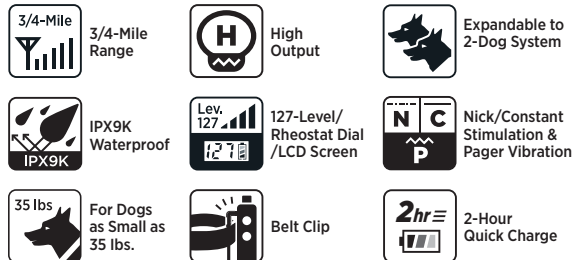

KEY FEATURES: