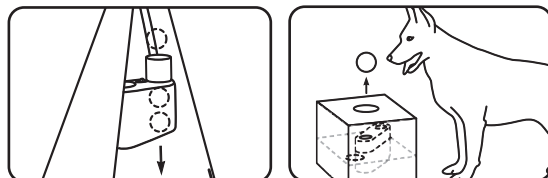

Up to 8

Expandable up to
8 BALL TRAINER
Receivers

2hr

2-Hour Quick
Charge

Strap for
Hanging/
Carrying

DUAL-FUNCTION LAUNCHER/DROPPER

- Immediate remote reward for behavior marking
- Dual-function versatility and compact size
- Adaptable for variety of training types