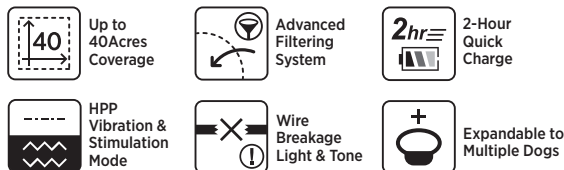

KEY FEATURES:

STB BEEPER COLLAR

The STB BEEPER COLLAR microcomputer technology creates different beeper sounds. The Piezoelectric sensor accurately detects motion of the Run/Point and Point Only Beeper Modes.

- 1-Dog System: STB BEEPER COLLAR (\$89.99)
- 1-Dog System: STB HAWK COLLAR (\$89.99)

KEY FEATURES:

E-FENCE 3500

The E-FENCE 3500 containment system lets you set custom boundaries around your property that allows your dog to be safe in your yard.

- E-FENCE 3500 (\$269.99)
- E-FENCE 3500 Add. Receiver (\$89.99)

KEY FEATURES:

RR DELUXE

The RR DELUXE is designed to operate the Dogtra QL2 and PL launchers for upland training, and is great for serious retriever trainers.