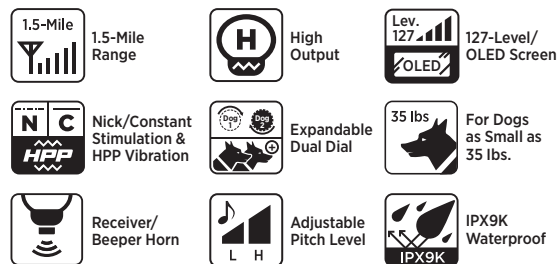

KEY FEATURES:

2700T&B

The 2700T&B, designed for upland hunting, gives you the ability to track your dog with three beeper modes: Point-Only, Run/Point, and Locate.

- 1-Dog System: 2700T&B (\$359.99)
- Available in 2-Dog System: 2702T&B (\$539.99)

KEY FEATURES:

T&B DUAL 2-DOG

Designed for upland hunters, this system offers three beeper modes: Point-Only, Run/Point, and Locate.

* Compatible with 2700T&B/2702T&B receiver

- 2-Dog System: T&B DUAL 2-DOG (\$569.99)
- Additional T&B receiver (\$204.99)

KEY FEATURES:

STB BEEPER COLLAR

The STB BEEPER COLLAR microcomputer technology creates different beeper sounds. The Piezoelectric sensor accurately detects motion of the Run/Point and Point Only Beeper Modes.

- 1-Dog System: STB BEEPER COLLAR (\$89.99)
- 1-Dog System: STB HAWK COLLAR (\$89.99)

KEY FEATURES:

E-FENCE 3500

The E-FENCE 3500 containment system lets you set custom boundaries around your property that allows your dog to be safe in your yard.