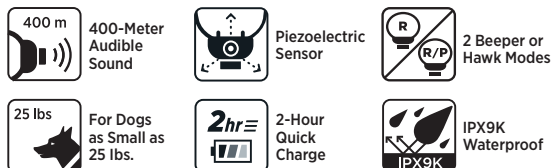

KEY FEATURES:

STB BEEPER COLLAR

The STB BEEPER COLLAR microcomputer technology creates different beeper sounds. The Piezoelectric sensor accurately detects motion of the Run/Point and Point Only Beeper Modes.

- 1-Dog System: STB BEEPER COLLAR (\$89.99)
- 1-Dog System: STB HAWK COLLAR (\$89.99)

KEY FEATURES:

E-FENCE 3500

The E-FENCE 3500 containment system lets you set custom boundaries around your property that allows your dog to be safe in your yard.