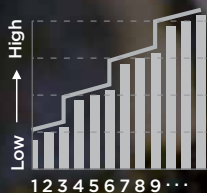

Competitor's Step Stimulation Level

Steep stimulation jumps between levels