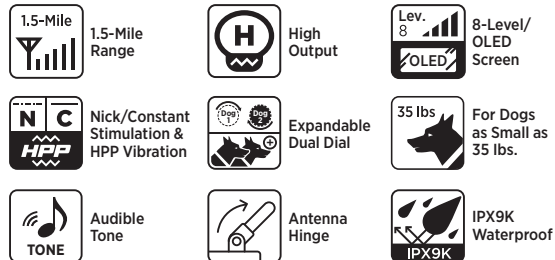

KEY FEATURES:

2300NCP

The 2300NCP has proven durability and is seen as an accountable solution for competition, K-9, or advanced level pet training.

- 1-Dog System: 2300NCP (\$264.99)
- Expandable to 2-Dog System: 2300NCP Add. Receiver (\$164.99)

KEY FEATURES:

3502X

Geared towards professionals, the 3502X comes with a DUAL DIAL transmitter for independent 2-dog control and unique, essential features to elevate your training regimen.

- 2-Dog System: 3502X (\$519.99)
- Additional 3500X receiver (\$159.99)

KEY FEATURES:

2700T&B

The 2700T&B, designed for upland hunting, gives you the ability to track your dog with three beeper modes: Point-Only, Run/Point, and Locate.

- 1-Dog System: 2700T&B (\$359.99)
- Available in 2-Dog System: 2702T&B (\$539.99)