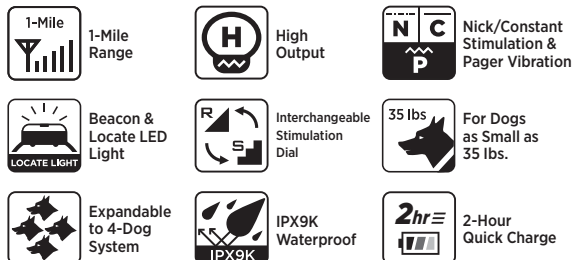

KEY FEATURES: