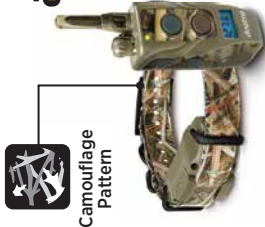

1900S WETLANDS

$259.99

Camouflage Pattern