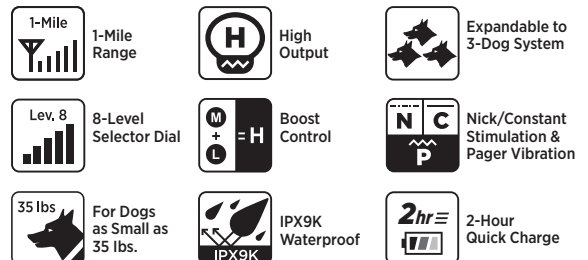

KEY FEATURES: