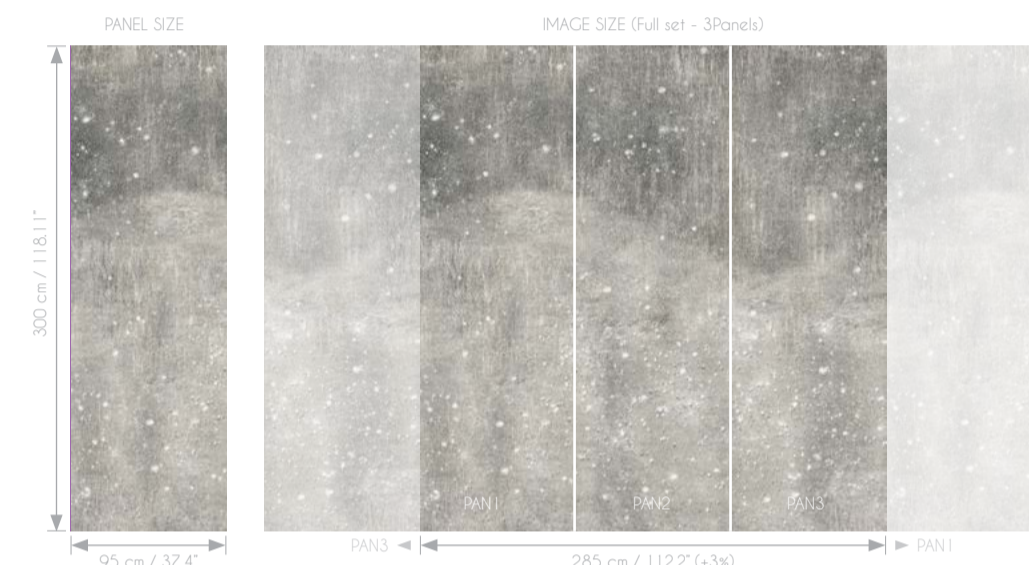

MOMO

KOMO

KA

YUKI

YAMA-NA-KA

AKI

FUJI

SHOGI

NAME	REFERENCE	COLOR	PAGE	FULL SET	IMAGE SIZE
MOMO	KAD106	PEPPERMINT	38	3 PANELS	285 cm x 300 cm (±3%) 112.2" x 118.11" (±3%)
	KAD108	CALIPSO	38		
	KAD109	CURCUMA	37		
KA	KAD205	SILVER MINE	42	3 PANELS	285 cm x 300 cm (±3%) 112.2" x 118.11" (±3%)
	KAD207	PARADISO	42		
	KAD208	CALIPSO	41		
YAMANAKA	KAD308	CALIPSO	1	3 PANELS	285 cm x 300 cm (±3%) 112.2" x 118.11" (±3%)
FUJI	KAD410	THUNDER	6	3 PANELS	285 cm x 300 cm (±3%) 112.2" x 118.11" (±3%)
KOMO	KAD507	PARADISO	8	3 PANELS	285 cm x 300 cm (±3%) 112.2" x 118.11" (±3%)
	KAD508	CALIPSO	9		
	KAD509	CURCUMA	9		
YUKI	KAD605	SILVER MINE	22	3 PANELS	285 cm x 300 cm (±3%) 112.2" x 118.11" (±3%)
AKI	KAD701	OPIUM	25	3 PANELS	285 cm x 300 cm (±3%) 112.2" x 118.11" (±3%)
	KAD705	SILVER MINE	25		
	KAD708	CALIPSO	24		

NAME	REFERENCE	COLOR	PAGE	MATCH	REPEAT
SHOGI	KAD808	CALIPSO	45	—|—	47,5 cm (19")
	KAD811	NEPTUNE	44		47,5 cm (19")