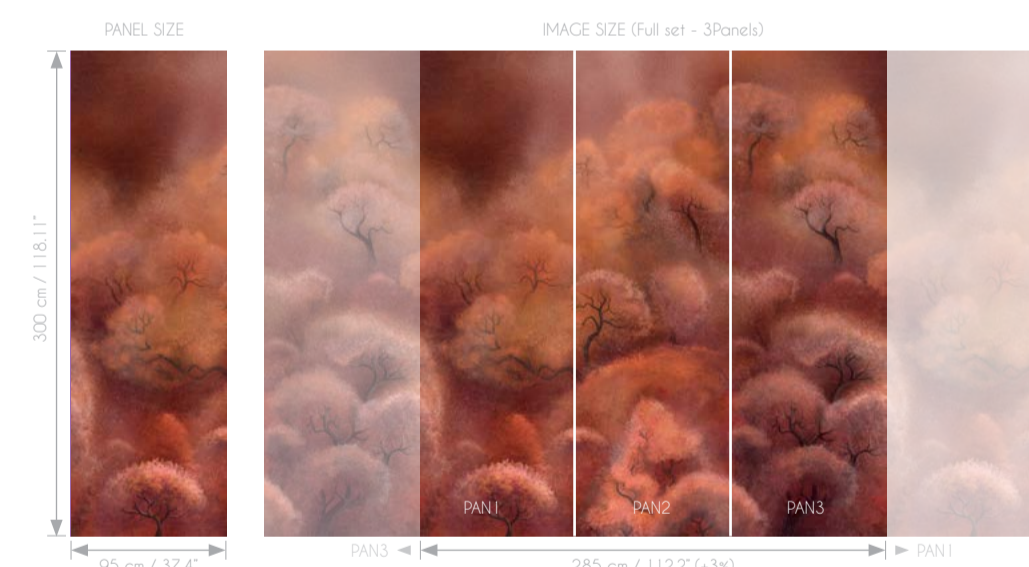

MOMO

KOMO

KA

YUKI

YAMA-NA-KA

AKI

FUJI

SHOGI

NAME	REFERENCE	COLOR	PAGE	FULL SET	IMAGE SIZE
MOMO	KAD106	PEPPERMINT	38	3 PANELS	285 cm x 300 cm (±3%) 112.2" x 118.11" (±3%)
	KAD108	CALIPSO	38		
	KAD109	CURCUMA	37		
KA	KAD205	SILVER MINE	42	3 PANELS	285 cm x 300 cm (±3%) 112.2" x 118.11" (±3%)
	KAD207	PARADISO	42		
	KAD208	CALIPSO	41		
YAMANAKA	KAD308	CALIPSO	1	3 PANELS	285 cm x 300 cm (±3%) 112.2" x 118.11" (±3%)
FUJI	KAD410	THUNDER	6	3 PANELS	285 cm x 300 cm (±3%) 112.2" x 118.11" (±3%)
KOMO	KAD507	PARADISO	8	3 PANELS	285 cm x 300 cm (±3%) 112.2" x 118.11" (±3%)
	KAD508	CALIPSO	9		
	KAD509	CURCUMA	9		
YUKI	KAD605	SILVER MINE	22	3 PANELS	285 cm x 300 cm (±3%) 112.2" x 118.11" (±3%)
AKI	KAD701	OPIUM	25	3 PANELS	285 cm x 300 cm (±3%) 112.2" x 118.11" (±3%)
	KAD705	SILVER MINE	25		
	KAD708	CALIPSO	24		

NAME	REFERENCE	COLOR	PAGE	MATCH	REPEAT
SHOGI	KAD808	CALIPSO	45	—|—	47,5 cm (19")
	KAD811	NEPTUNE	44		47,5 cm (19")