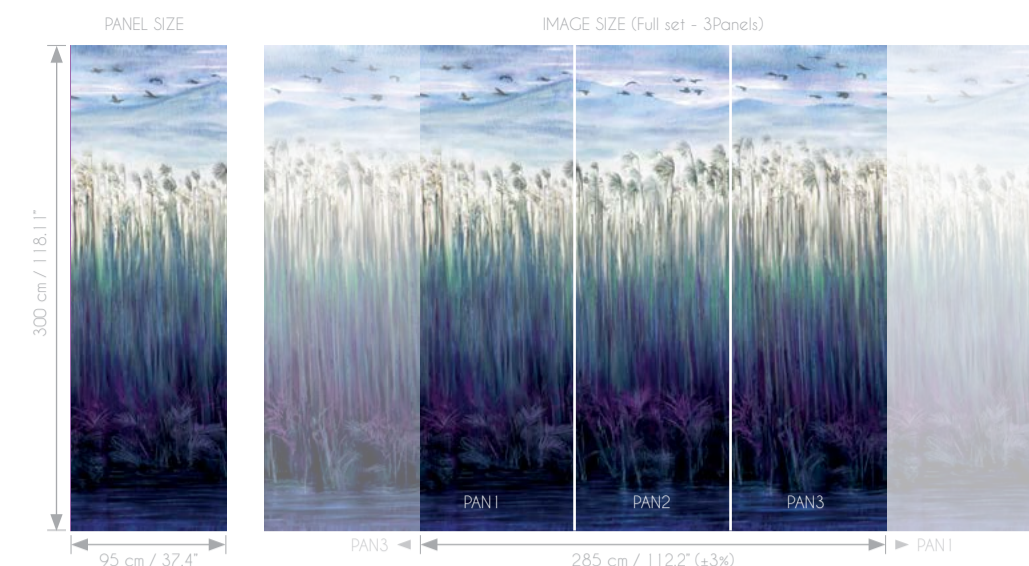

MOMO

KOMO

KA

YUKI

YAMA-NA-KA

AKI

FUJI

SHOGI

NAME	REFERENCE	COLOR	PAGE	FULL SET	IMAGE SIZE
MOMO	KAD106	PEPPERMINT	38	3 PANELS	285 cm x 300 cm (±3%) 112.2" x 118.11" (±3%)
	KAD108	CALIPSO	38		
	KAD109	CURCUMA	37		
KA	KAD205	SILVER MINE	42	3 PANELS	285 cm x 300 cm (±3%) 112.2" x 118.11" (±3%)
	KAD207	PARADISO	42		
	KAD208	CALIPSO	41		
YAMANAKA	KAD308	CALIPSO	1	3 PANELS	285 cm x 300 cm (±3%) 112.2" x 118.11" (±3%)
FUJI	KAD410	THUNDER	6	3 PANELS	285 cm x 300 cm (±3%) 112.2" x 118.11" (±3%)
KOMO	KAD507	PARADISO	8	3 PANELS	285 cm x 300 cm (±3%) 112.2" x 118.11" (±3%)
	KAD508	CALIPSO	9		
	KAD509	CURCUMA	9		
YUKI	KAD605	SILVER MINE	22	3 PANELS	285 cm x 300 cm (±3%) 112.2" x 118.11" (±3%)
AKI	KAD701	OPIUM	25	3 PANELS	285 cm x 300 cm (±3%) 112.2" x 118.11" (±3%)
	KAD705	SILVER MINE	25		
	KAD708	CALIPSO	24		

NAME	REFERENCE	COLOR	PAGE	MATCH	REPEAT
SHOGI	KAD808	CALIPSO	45	—|—	47,5 cm (19")
	KAD811	NEPTUNE	44		47,5 cm (19")