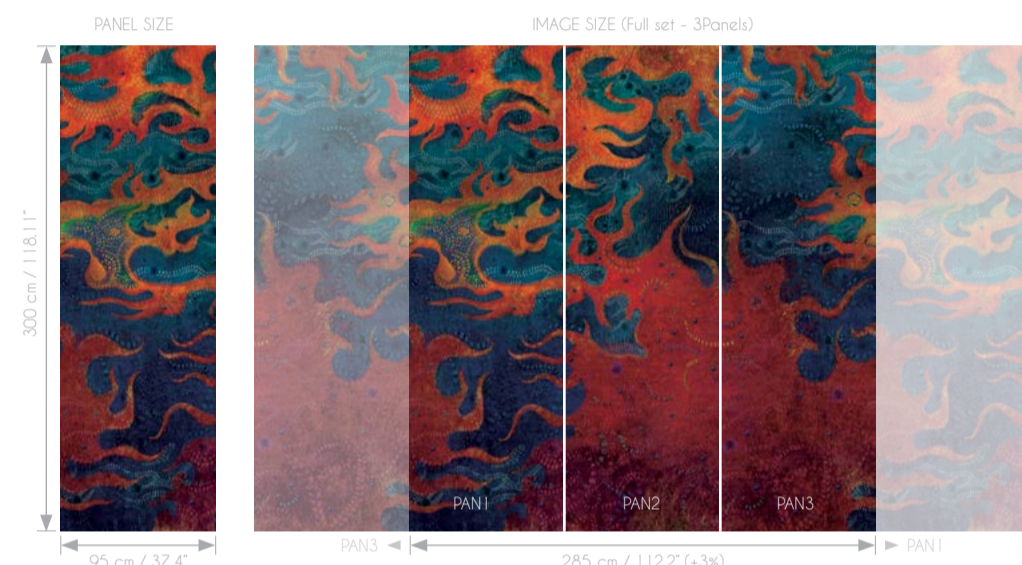

MOMO

KOMO

KA

YUKI

YAMA-NA-KA

AKI

FUJI

SHOGI

NAME	REFERENCE	COLOR	PAGE	FULL SET	IMAGE SIZE
MOMO	KAD106	PEPPERMINT	38	3 PANELS	285 cm x 300 cm (±3%) 112.2" x 118.11" (±3%)
	KAD108	CALIPSO	38		
	KAD109	CURCUMA	37		
KA	KAD205	SILVER MINE	42	3 PANELS	285 cm x 300 cm (±3%) 112.2" x 118.11" (±3%)
	KAD207	PARADISO	42		
	KAD208	CALIPSO	41		
YAMANAKA	KAD308	CALIPSO	1	3 PANELS	285 cm x 300 cm (±3%) 112.2" x 118.11" (±3%)
FUJI	KAD410	THUNDER	6	3 PANELS	285 cm x 300 cm (±3%) 112.2" x 118.11" (±3%)
KOMO	KAD507	PARADISO	8	3 PANELS	285 cm x 300 cm (±3%) 112.2" x 118.11" (±3%)
	KAD508	CALIPSO	9		
	KAD509	CURCUMA	9		
YUKI	KAD605	SILVER MINE	22	3 PANELS	285 cm x 300 cm (±3%) 112.2" x 118.11" (±3%)
AKI	KAD701	OPIUM	25	3 PANELS	285 cm x 300 cm (±3%) 112.2" x 118.11" (±3%)
	KAD705	SILVER MINE	25		
	KAD708	CALIPSO	24		

NAME	REFERENCE	COLOR	PAGE	MATCH	REPEAT
SHOGI	KAD808	CALIPSO	45	—|—	47,5 cm (19")
	KAD811	NEPTUNE	44		47,5 cm (19")