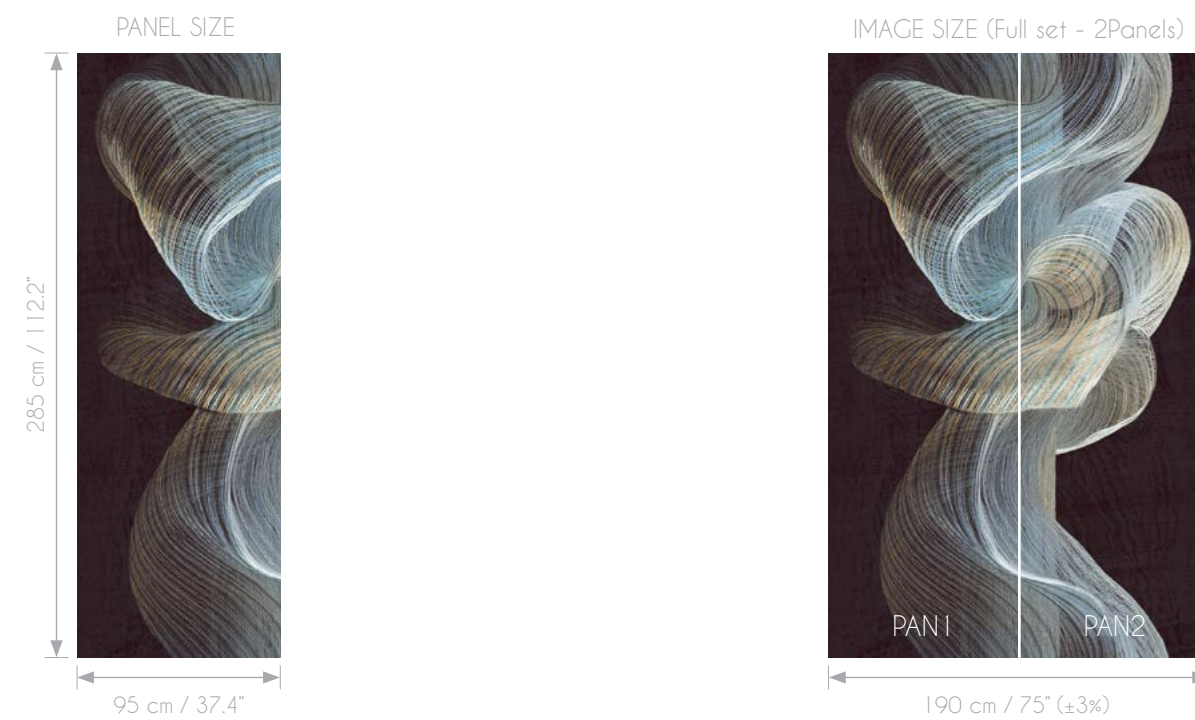

**DESIGN :  
COLOR SHADOW**

Match: —|—

IMAGE SIZE  
285 cm x 285 cm (±3%)  
112.2" x 112.2" (±3%)

REFERENCE:

ABD11  
ABD12

**DESIGN :  
TAPESTRY FIELD**

Match: —|—

IMAGE SIZE  
380 cm x 285 cm (±3%)  
150" x 112.2" (±3%)

REFERENCE:

ABD51 ABD54  
ABD52 ABD55  
ABD53

**DESIGN :  
SEAWEEDS**

Match: —|—

IMAGE SIZE  
380 cm x 285 cm (±3%)  
150" x 112.2" (±3%)

REFERENCE:

ABD21 ABD24  
ABD22 ABD25  
ABD23

**DESIGN :  
DRAPERY**

Match: —|—

IMAGE SIZE  
380 cm x 285 cm (±3%)  
150" x 112.2" (±3%)

REFERENCE:

ABD61  
ABD62  
ABD63

**DESIGN :  
TWISTED RAINBOW**

Match: —|—

IMAGE SIZE  
190 cm x 285 cm (±3%)  
75" x 112.2" (±3%)

REFERENCE:

ABD31 ABD34  
ABD32 ABD35  
ABD33

**DESIGN :  
REINASSANCE**

Match: —|—

IMAGE SIZE  
380 cm x 285 cm (±3%)  
150" x 112.2" (±3%)

REFERENCE:

ABD41 ABD44  
ABD42 ABD45  
ABD43

NAME	REFERENCE	PAGE
COLOR SHADOW	ABD11	43
	ABD12	44
SEAWEEDS	ABD21	45
	ABD22	46
	ABD23	46
	ABD24	46
	ABD25	46
TWISTED RAINBOW	ABD31	47
	ABD32	48
	ABD33	48
	ABD34	48
	ABD35	48
REINASSANCE	ABD41	49
	ABD42	50
	ABD43	50
	ABD44	50
	ABD45	50
TAPESTRY FIELD	ABD51	51
	ABD52	52
	ABD53	52
	ABD54	52
	ABD55	52
DRAPERY	ABD61	53
	ABD62	54
	ABD63	54