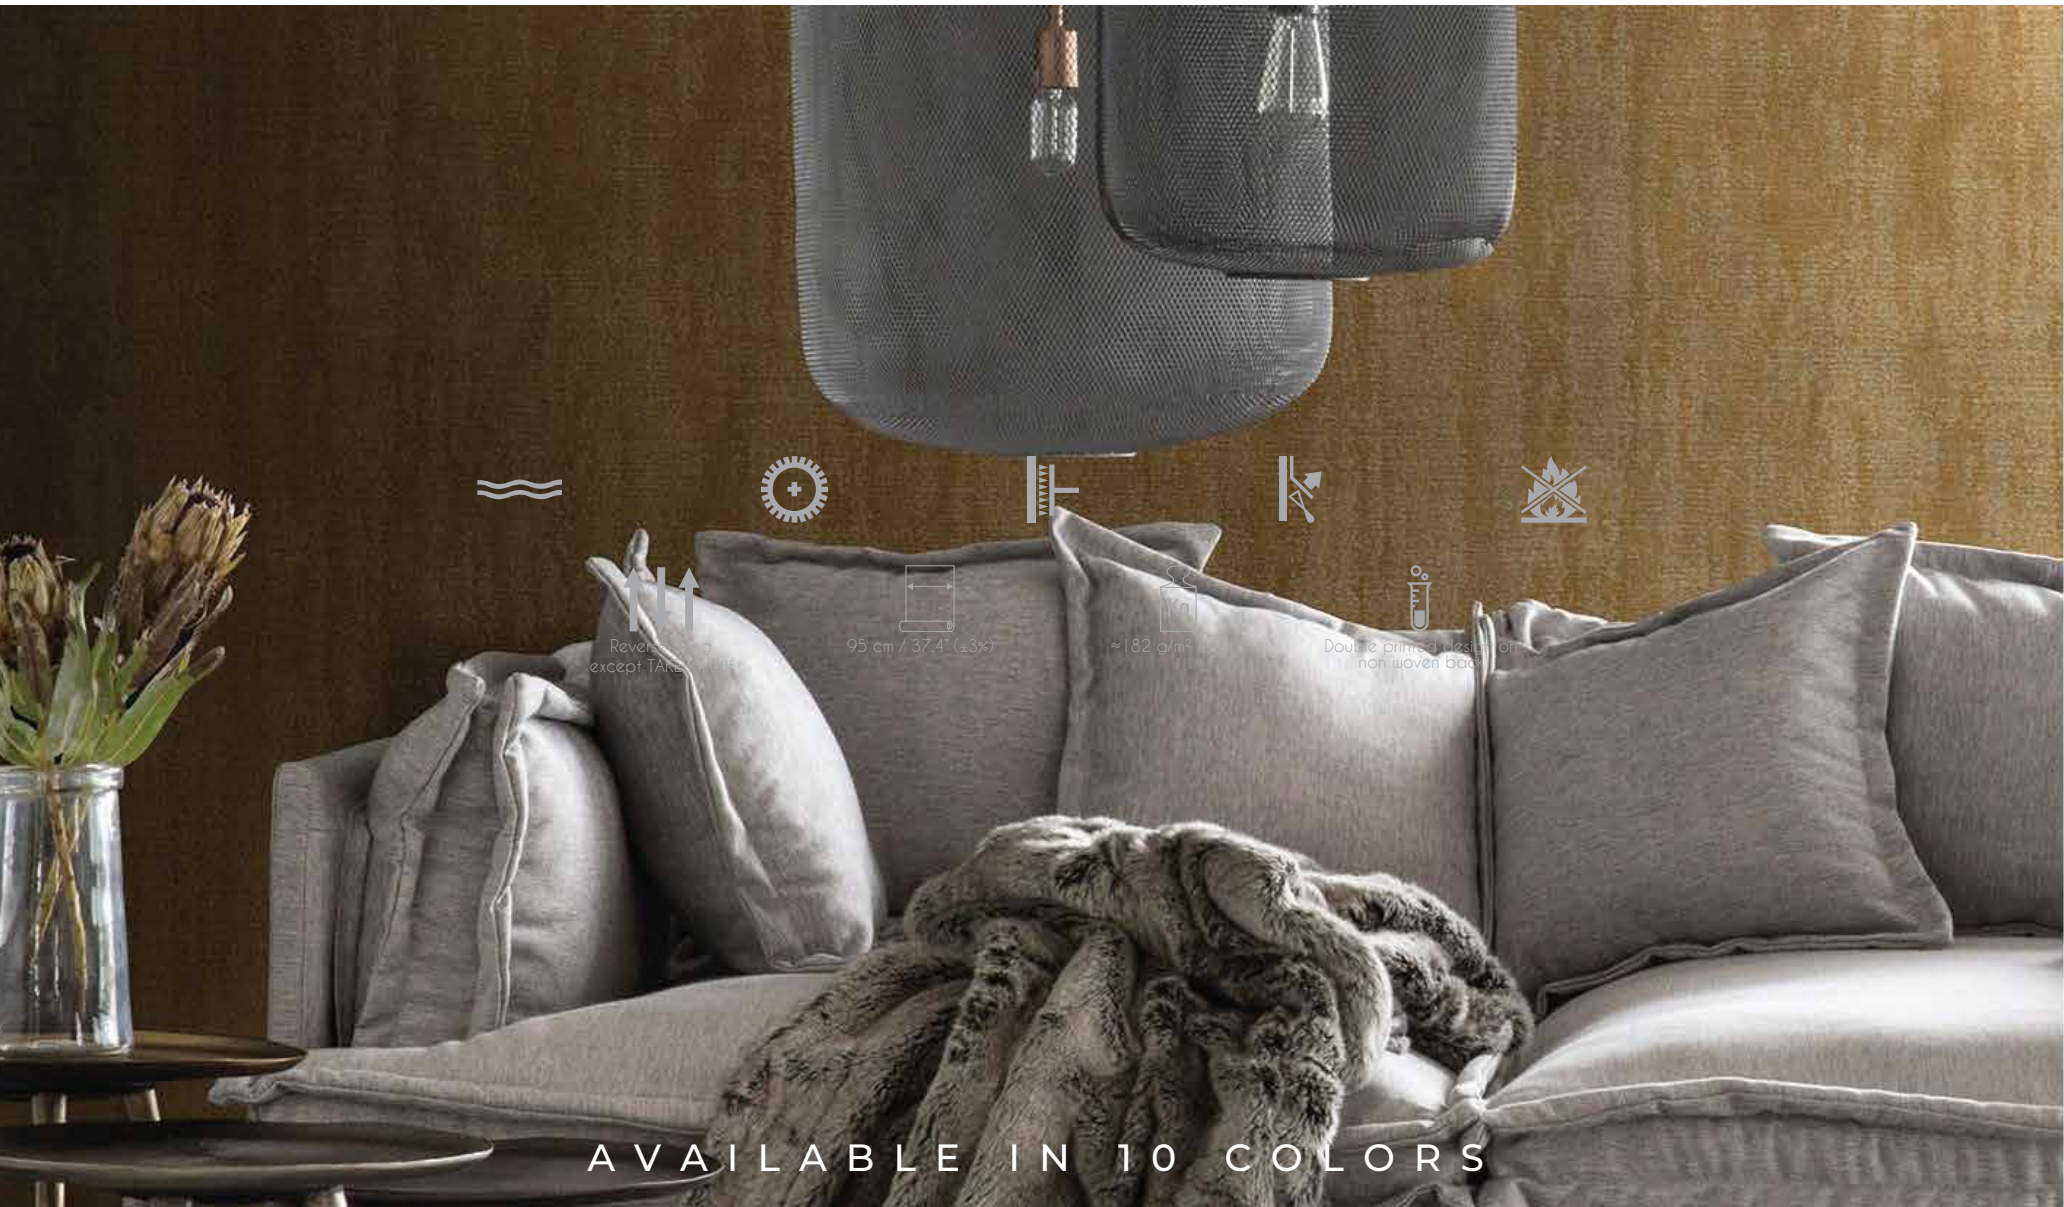

95 cm / 37.4" (±3%)

≈ 182 g/m² (±5%)

Double printed design on
non woven back

HANAMI

Reverse hang
except TAKEH

95 cm / 37.4" (±3%)

≈ 182 g/m²

Double printed design on
non woven back