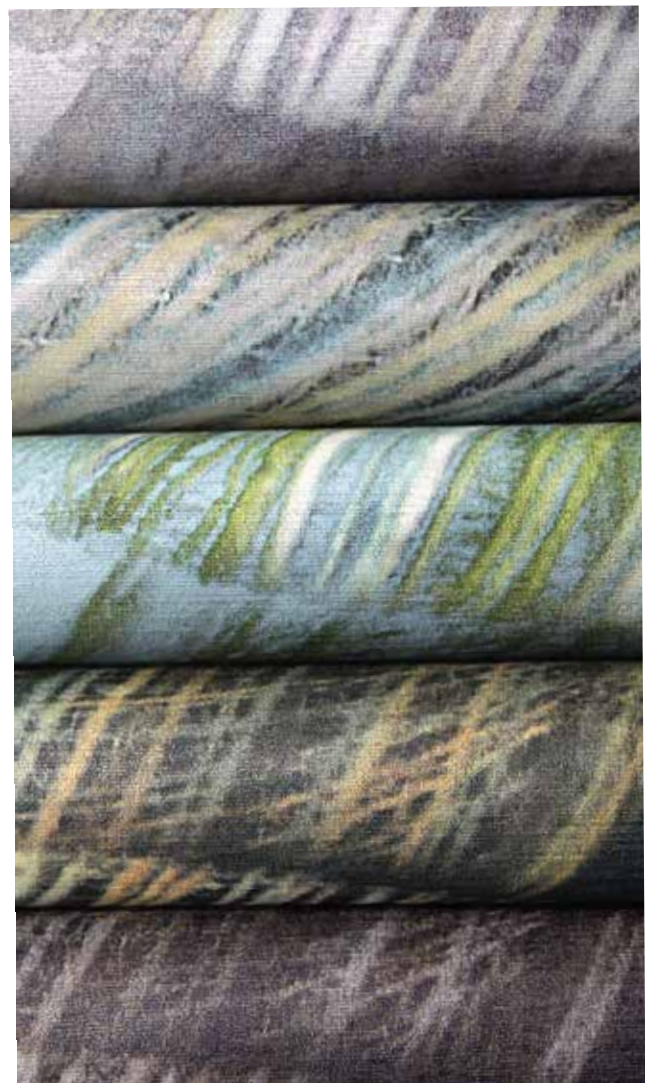

Double printed design on
non woven back

T W I S T E D R A I N B O W

AVAILABLE IN 5 COLORS

P E R P A N E L

190 cm / 75" (±3%)

A B D 3 1 - A B D 3 5

Reverse hang
except TAKEH motif

95 cm / 37.4" (±3%)