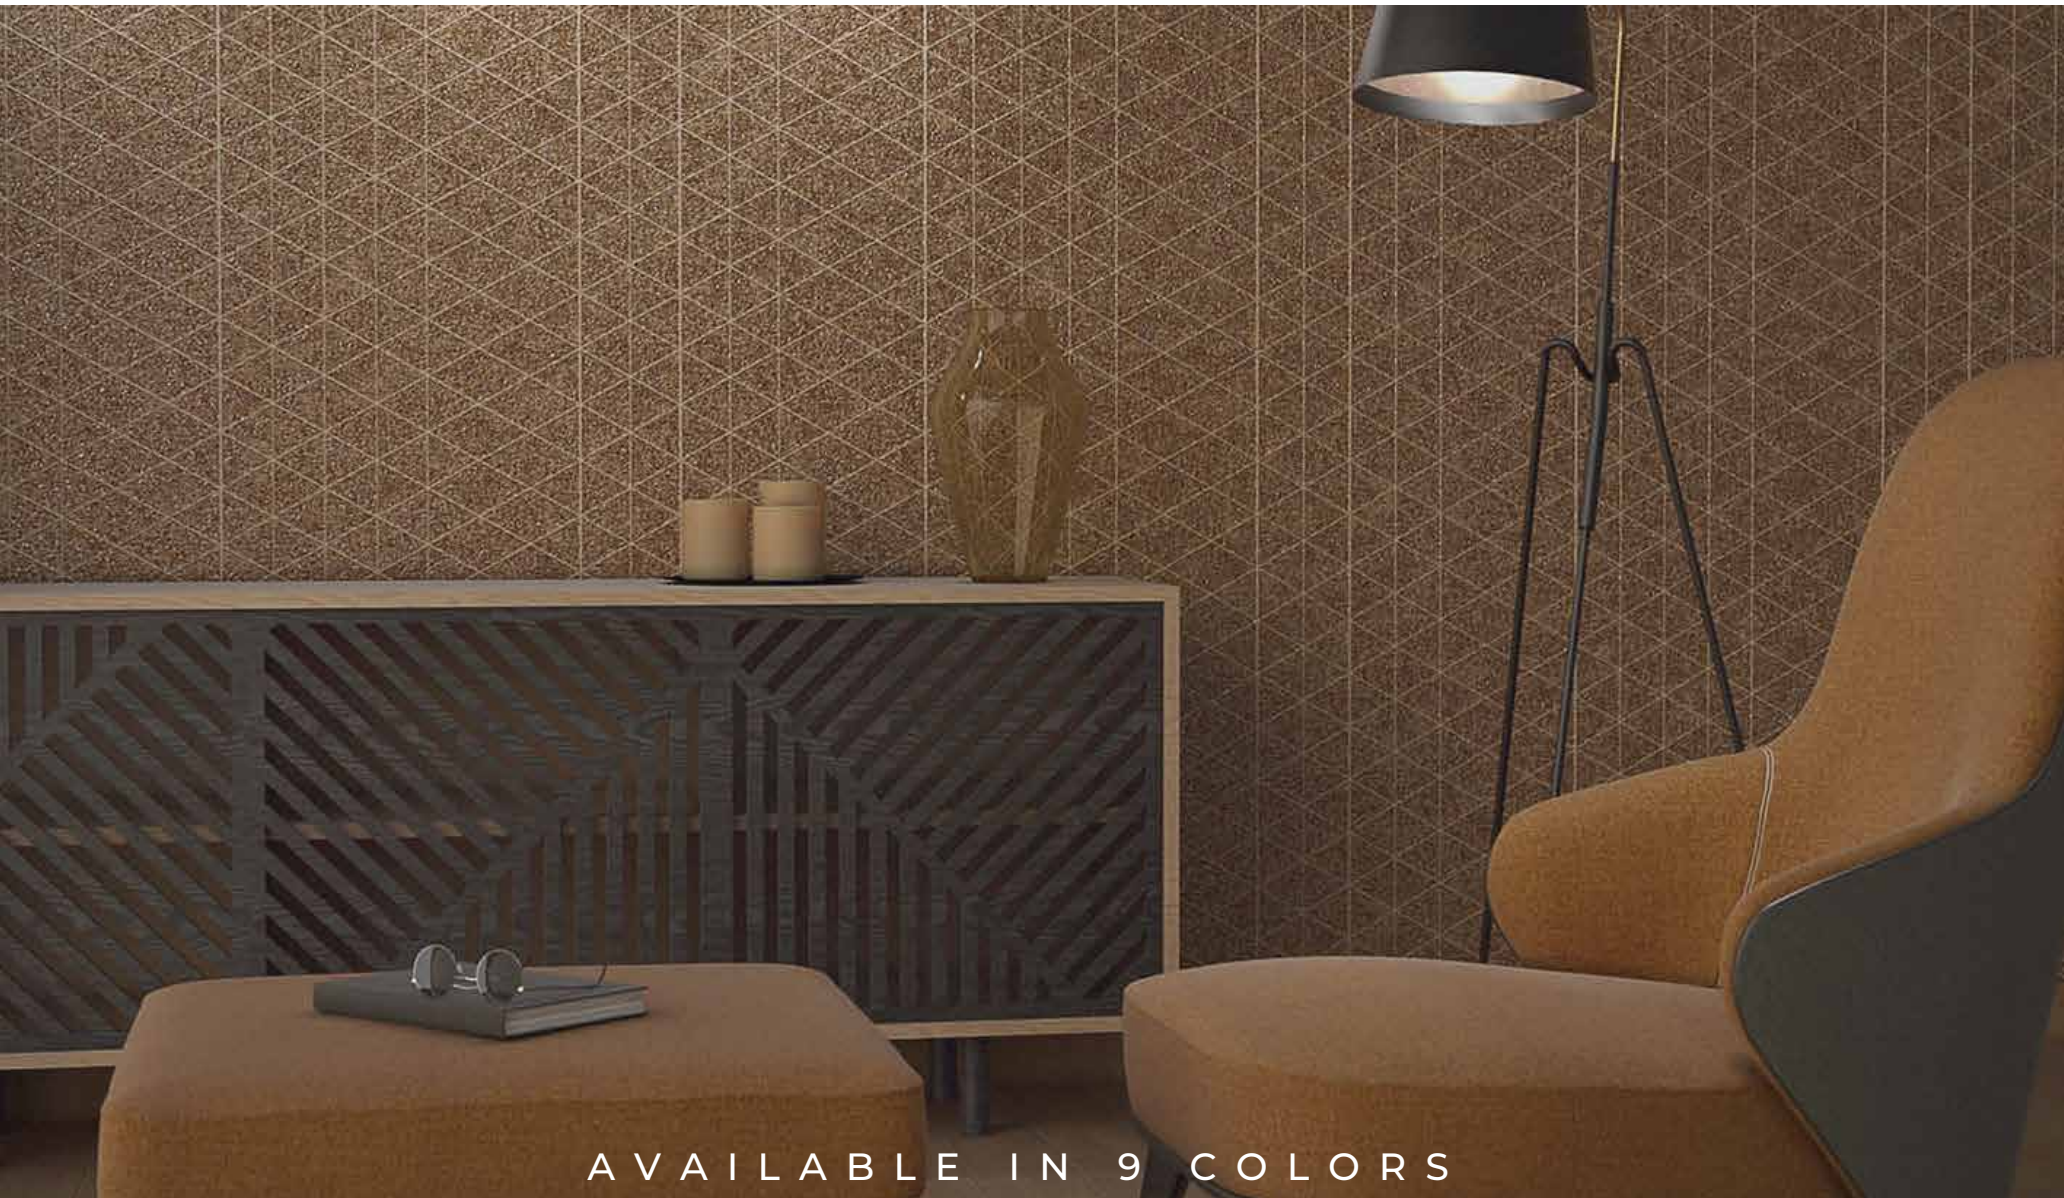

Adhesive
Apply a adhesive for
non woven wallcovering
directly to the wall

Light Resistance
Good lightfastness

**How to re-
move**
Strippable

Washability
Spongeable

KIMBERTE

AVAILABLE IN 9 COLORS

PERLM

ON300 - ON308