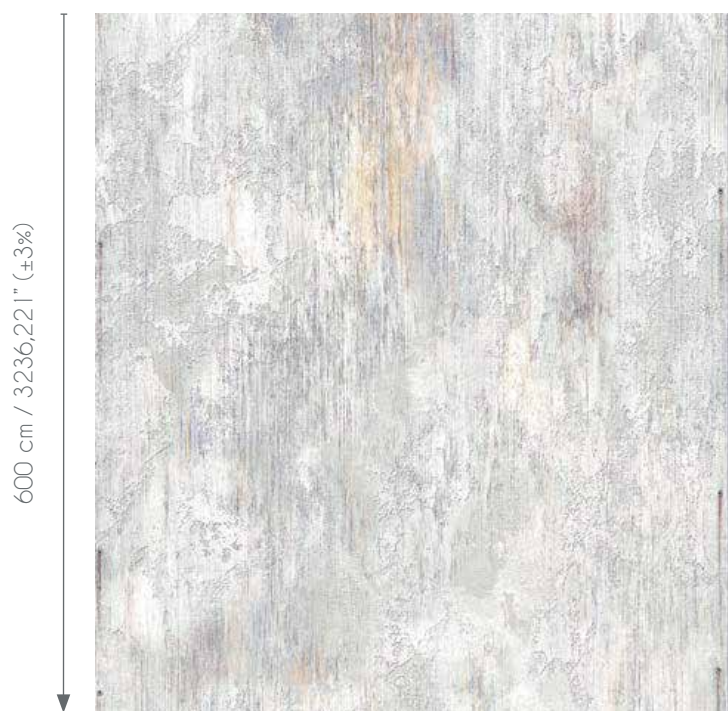

Adhesive
 Apply a adhesive for
 non woven wallcovering
 directly to the wall

Light Resistance
 Good lightfastness

How to remove
 Strippable

Washability
 Spongeable

R A W

P E R L M

I D 1 2 0 0

Width of wallcovering
95 cm / 37.4" (±3%)
sold by the linear metre/
yard