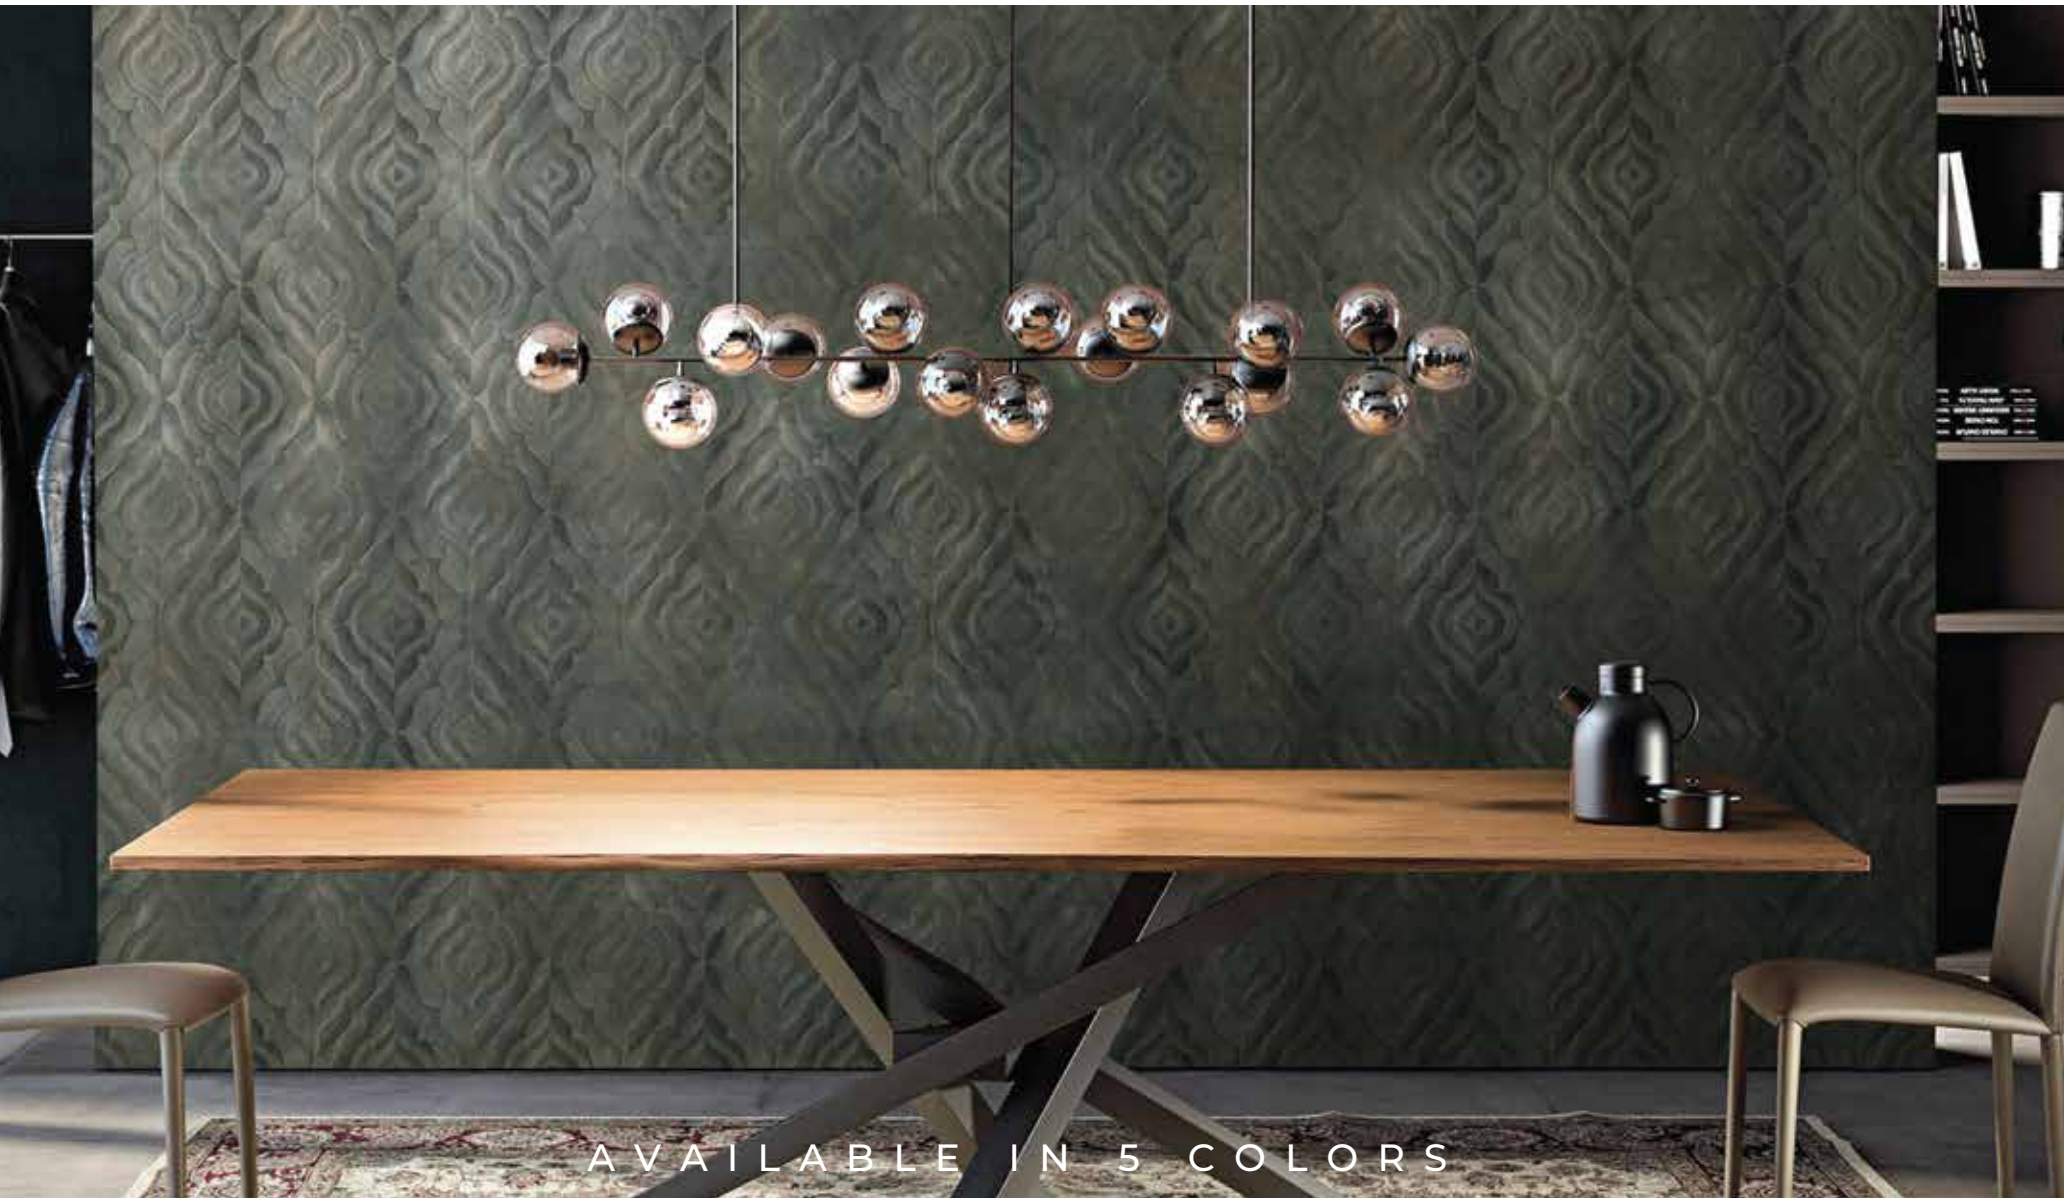

95 cm / 37.4" (±3%)

≈182 g/m² (±5%)

Double printed design on
non woven back

REINASSANCE

PER PANEL

ABD41 - ABD45

Reverse hang
except TAKEH motif

95 cm / 37.4" (±3%)