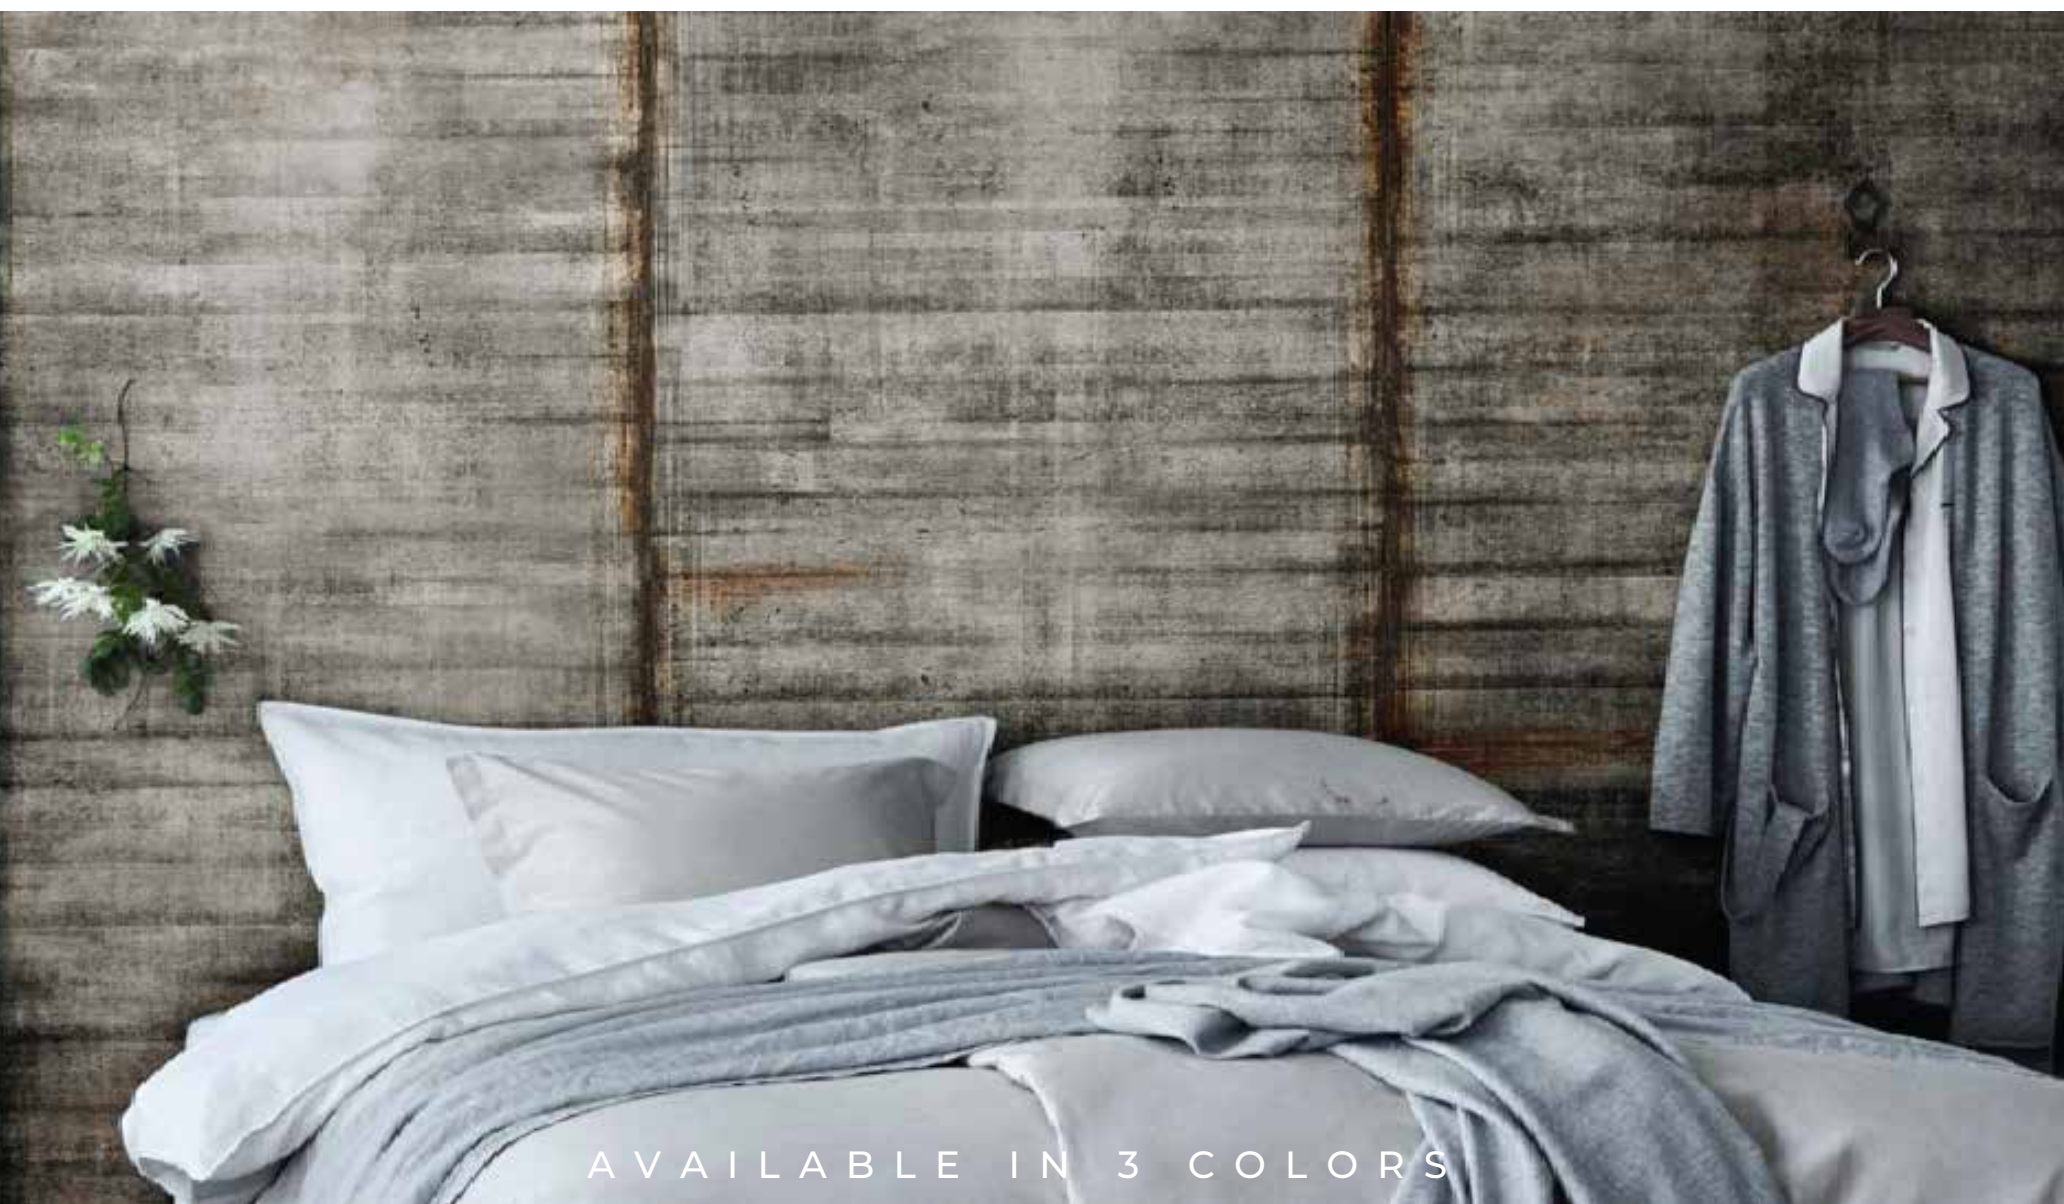

CONCRETE

PER LM

ID1300 - ID1302

900 cm / 354,33 1" (±3%)