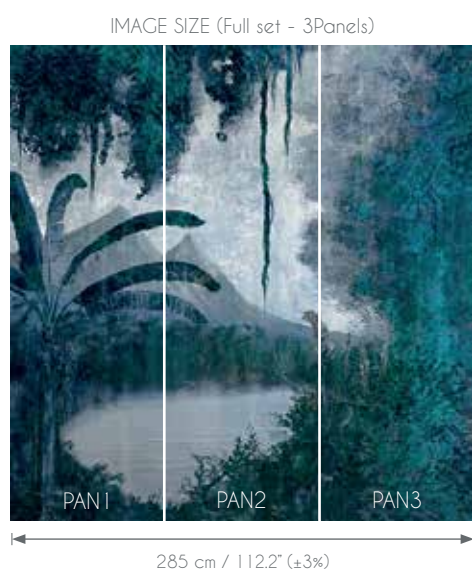

Width of wallcovering
 95 cm / 37.4" (±3%)
 sold by the linear metre/
 yard

Match
 Straight
 match

Fire resistant
 EU: bs1,d0

Breathable

Adhesive
 Apply a adhesive for
 non woven wallcovering
 directly to the wall