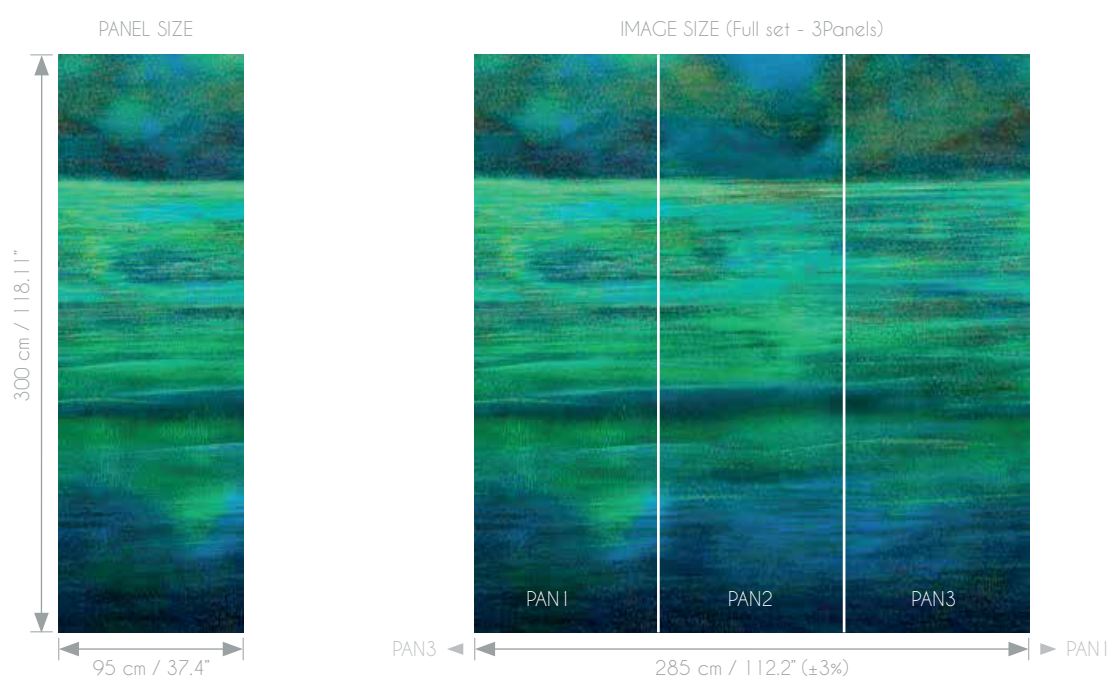

KATA COLLECTION

“Imagination is the eye of the soul”

AVAILABLE IN 11 PATTERNS

Y A M A N A K A

PER PANEL

KAD308

Reverse hang

95 cm / 37.4" (±3%)