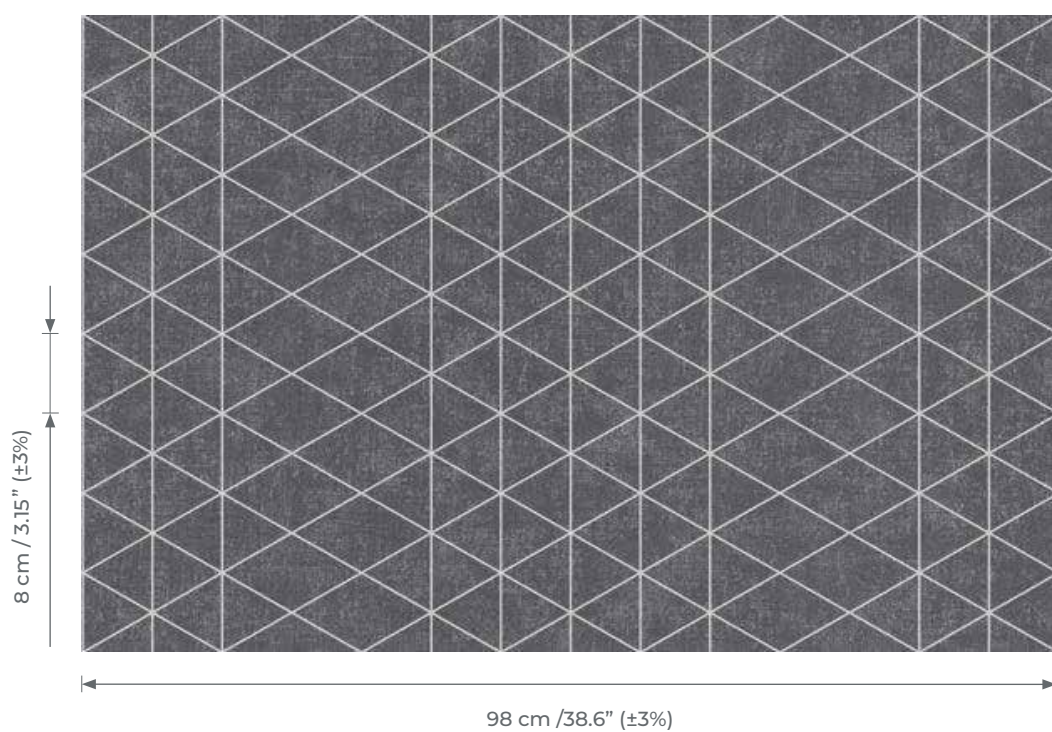

Adhesive
Apply a adhesive for
non woven wallcovering
directly to the wall

Light Resistance
Good lightfastness

**How to re-
move**
Strippable

Washability
Spongeable

KIMBERTE

AVAILABLE IN 9 COLORS

PERLM

ON300 - ON308

Width of wallcovering
98 cm / 38.6" (±3%)
sold by the linear
metre/yard

Match
Straight
match

Fire resistant

Breathable

Adhesive
Apply a adhesive for
non woven wallcovering
directly to the wall

Light Resistance
Good lightfastness