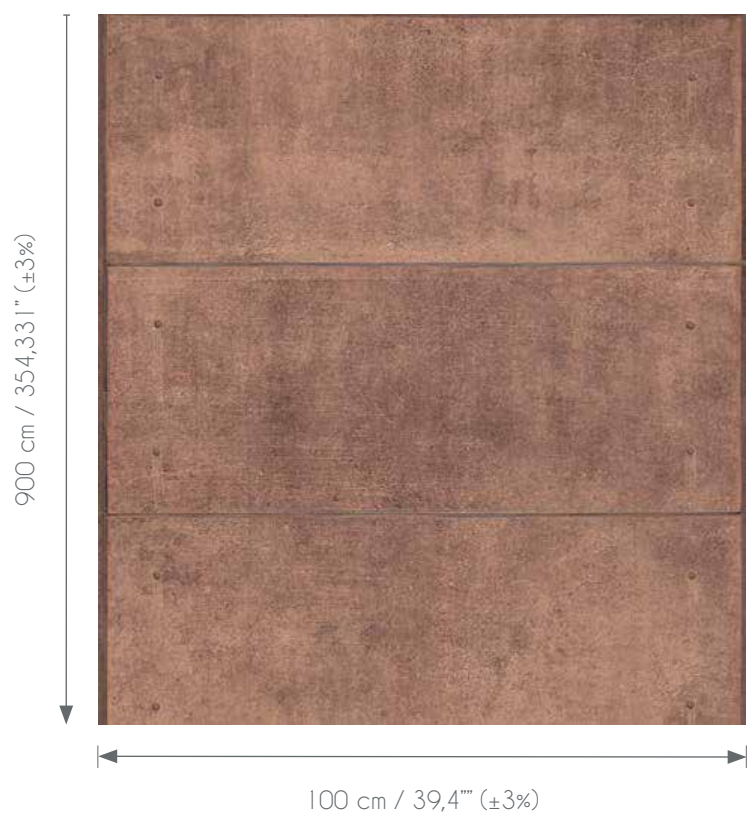

Width of wallcovering
95 cm / 37.4" (±3%)
sold by the linear metre/
yard

Match
Straight
match

Fire resistant
EU: bs1,d0

Breathable

Adhesive
Apply a adhesive for
non woven wallcovering
directly to the wall

Light Resistance
Good lightfastness

How to remove
Strippable

Washability
Spongeable