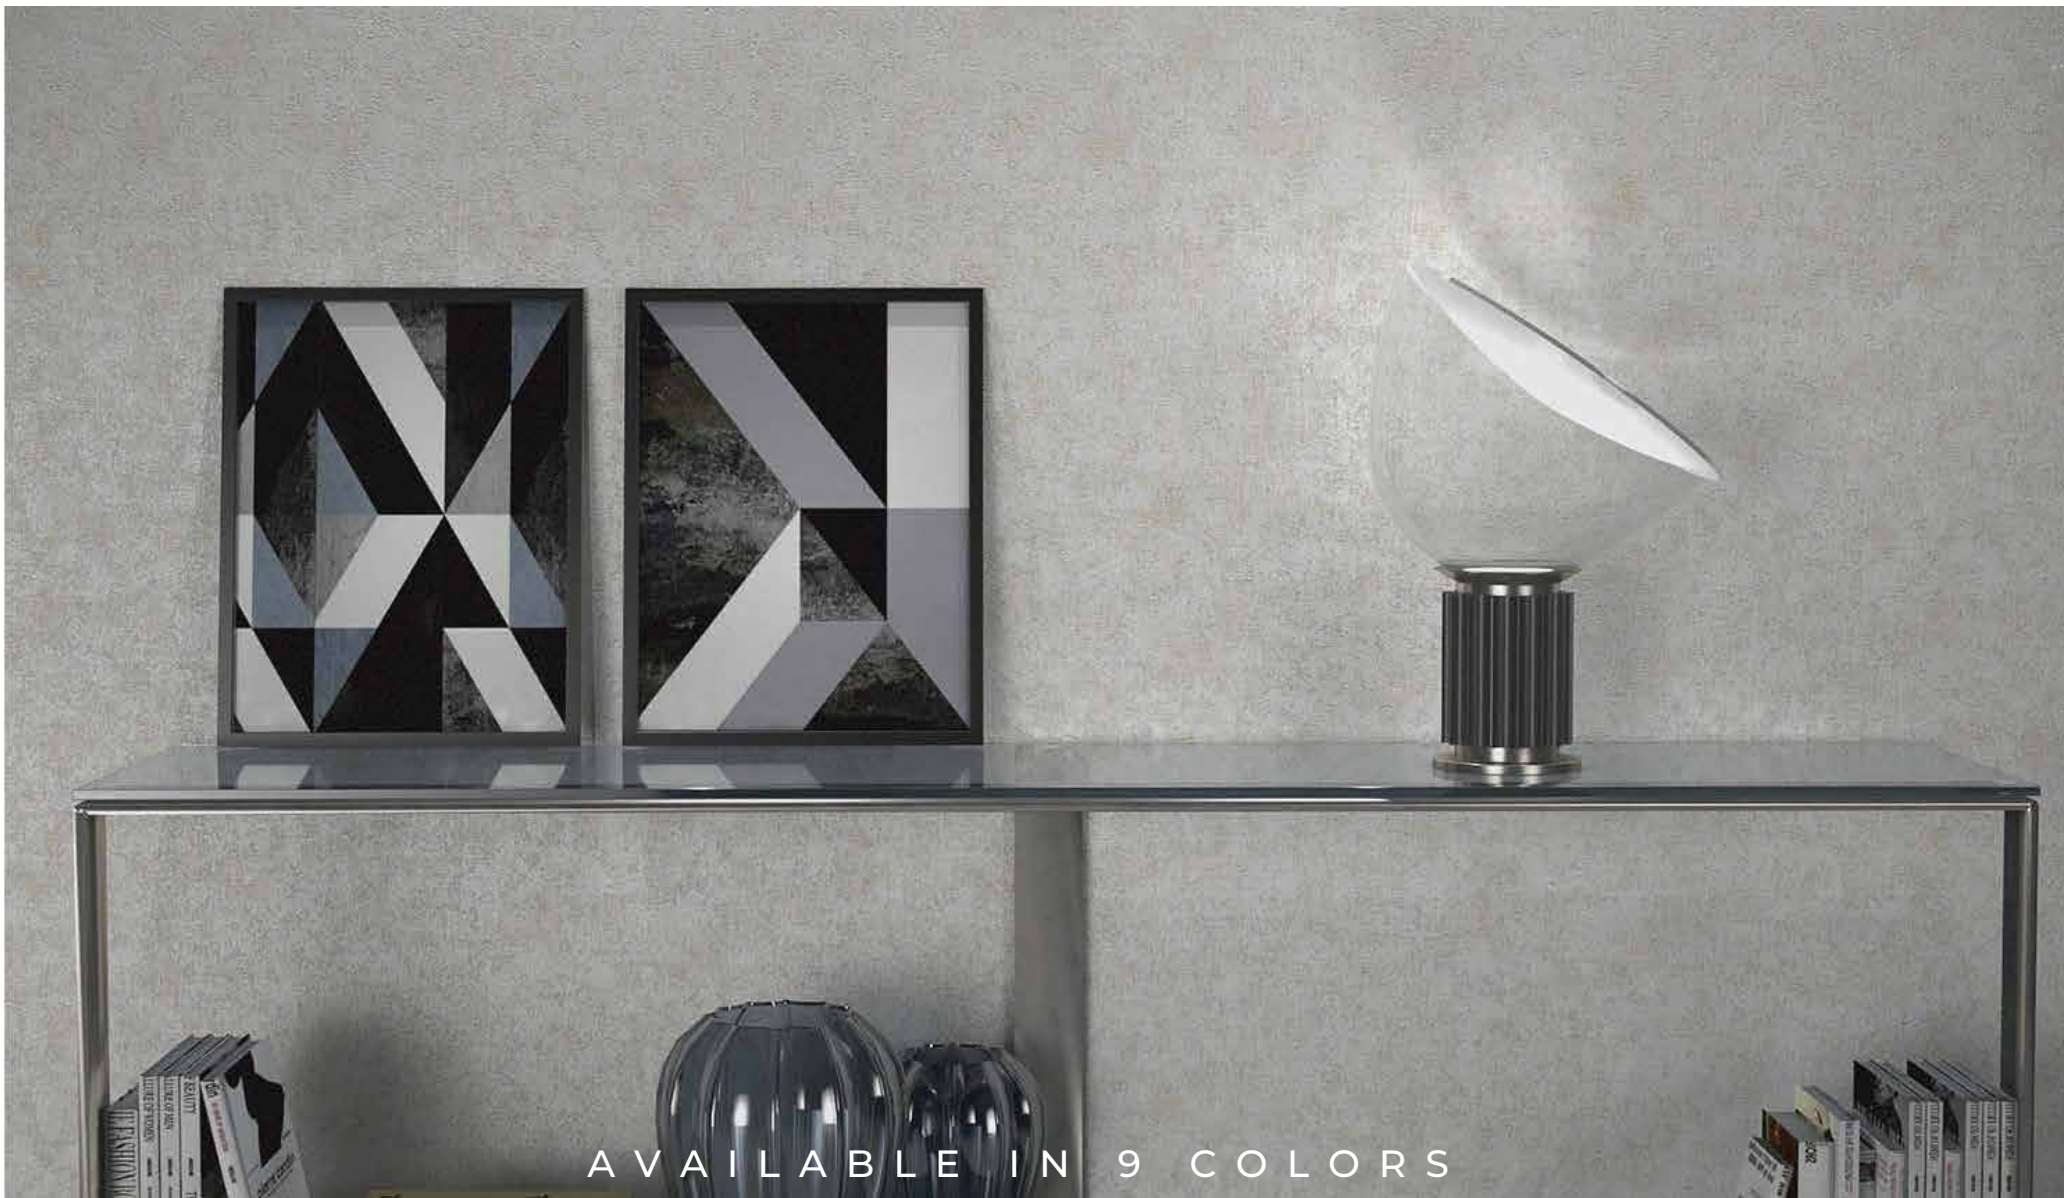

SANDWAVE

AVAILABLE IN 9 COLORS

P E R L M

O N 1 0 0 - O N 1 0 8