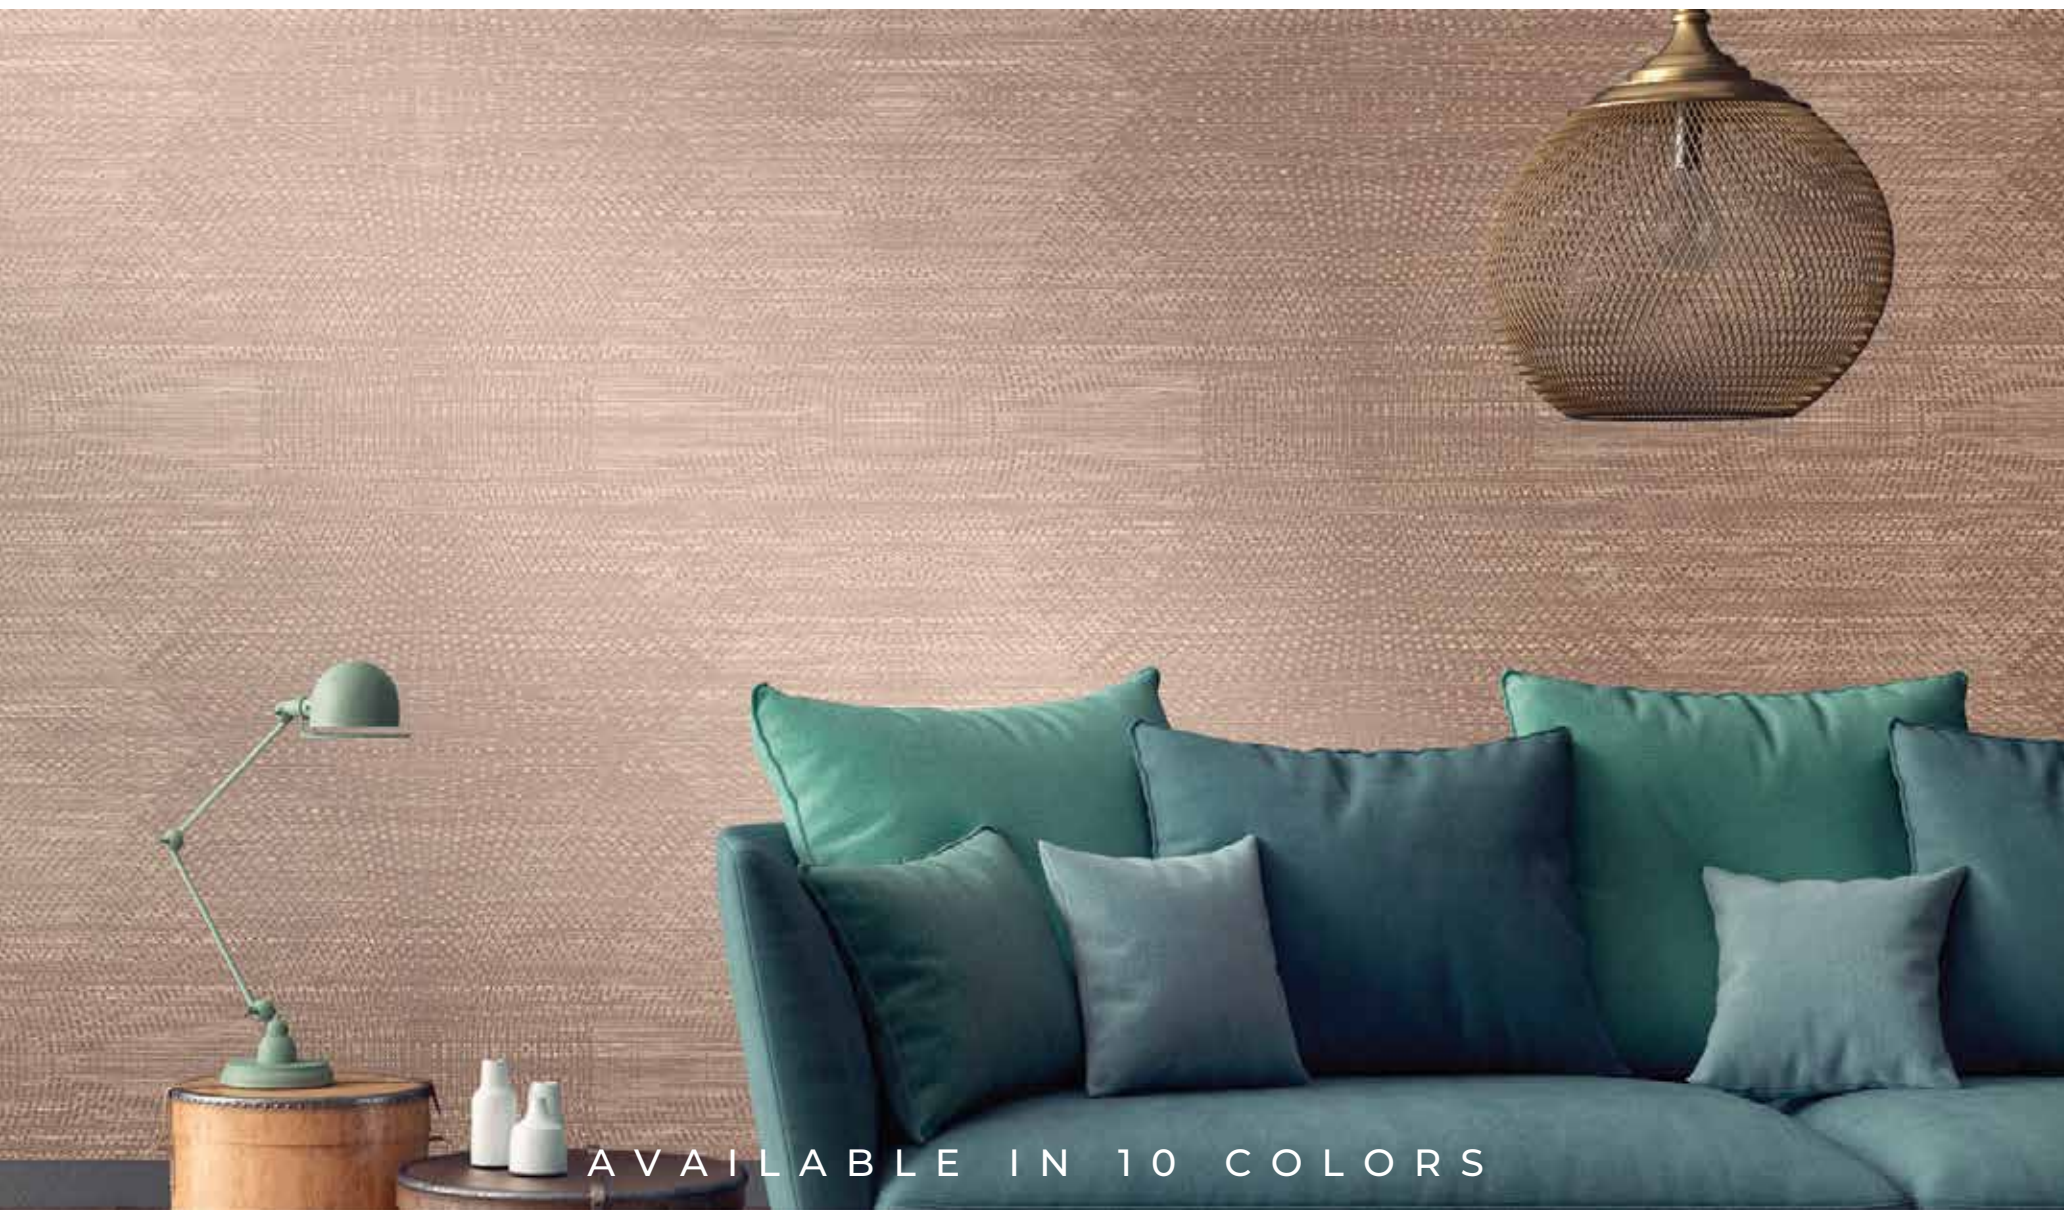

MANDARA

AVAILABLE IN 10 COLORS

PER LM

KA101 - KA109