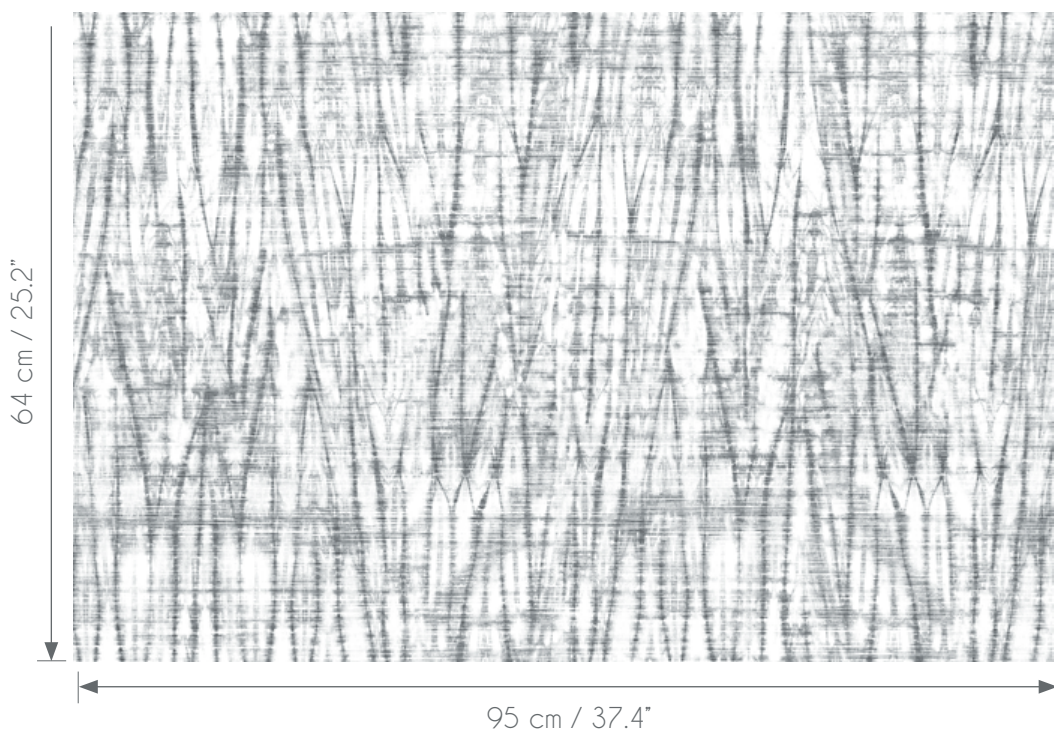

Width of wallcovering
128 cm / 50,3" (±3%)
sold by
the linear metre/yard

Fire resistant
On request

Breathable

Adhesive
Apply a adhesive for
non woven wallcovering
directly to the wall

Light Resistance
Good lightfastness

How to remove
Strippable

Washability
Spongeable