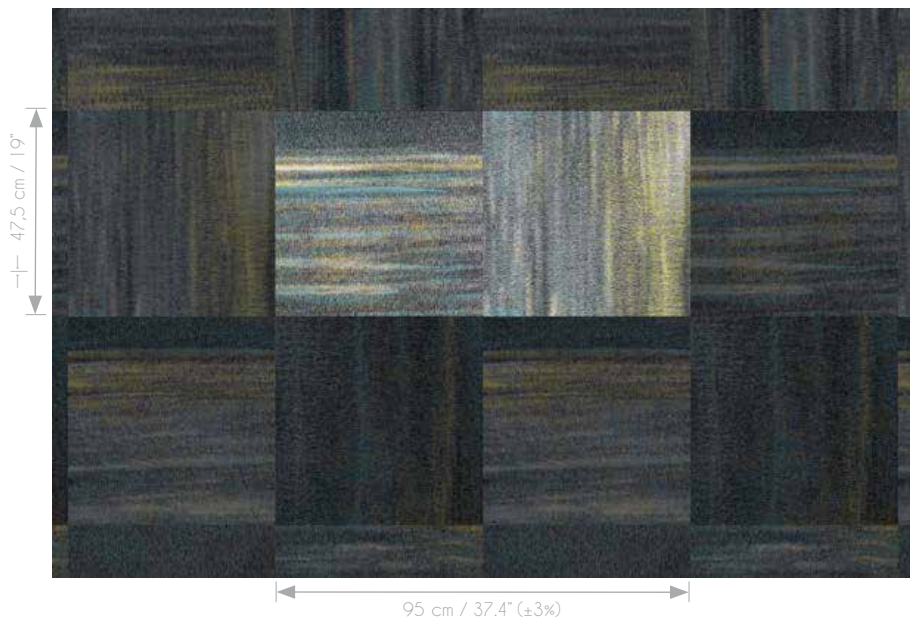

Double printed design on non woven back

SHOGI

AVAILABLE IN 2 COLORS

PER LM

KAD808 | KAD811

Reverse hang

95 cm / 37,4" (±3%)

≈200 g/m² (±5%)