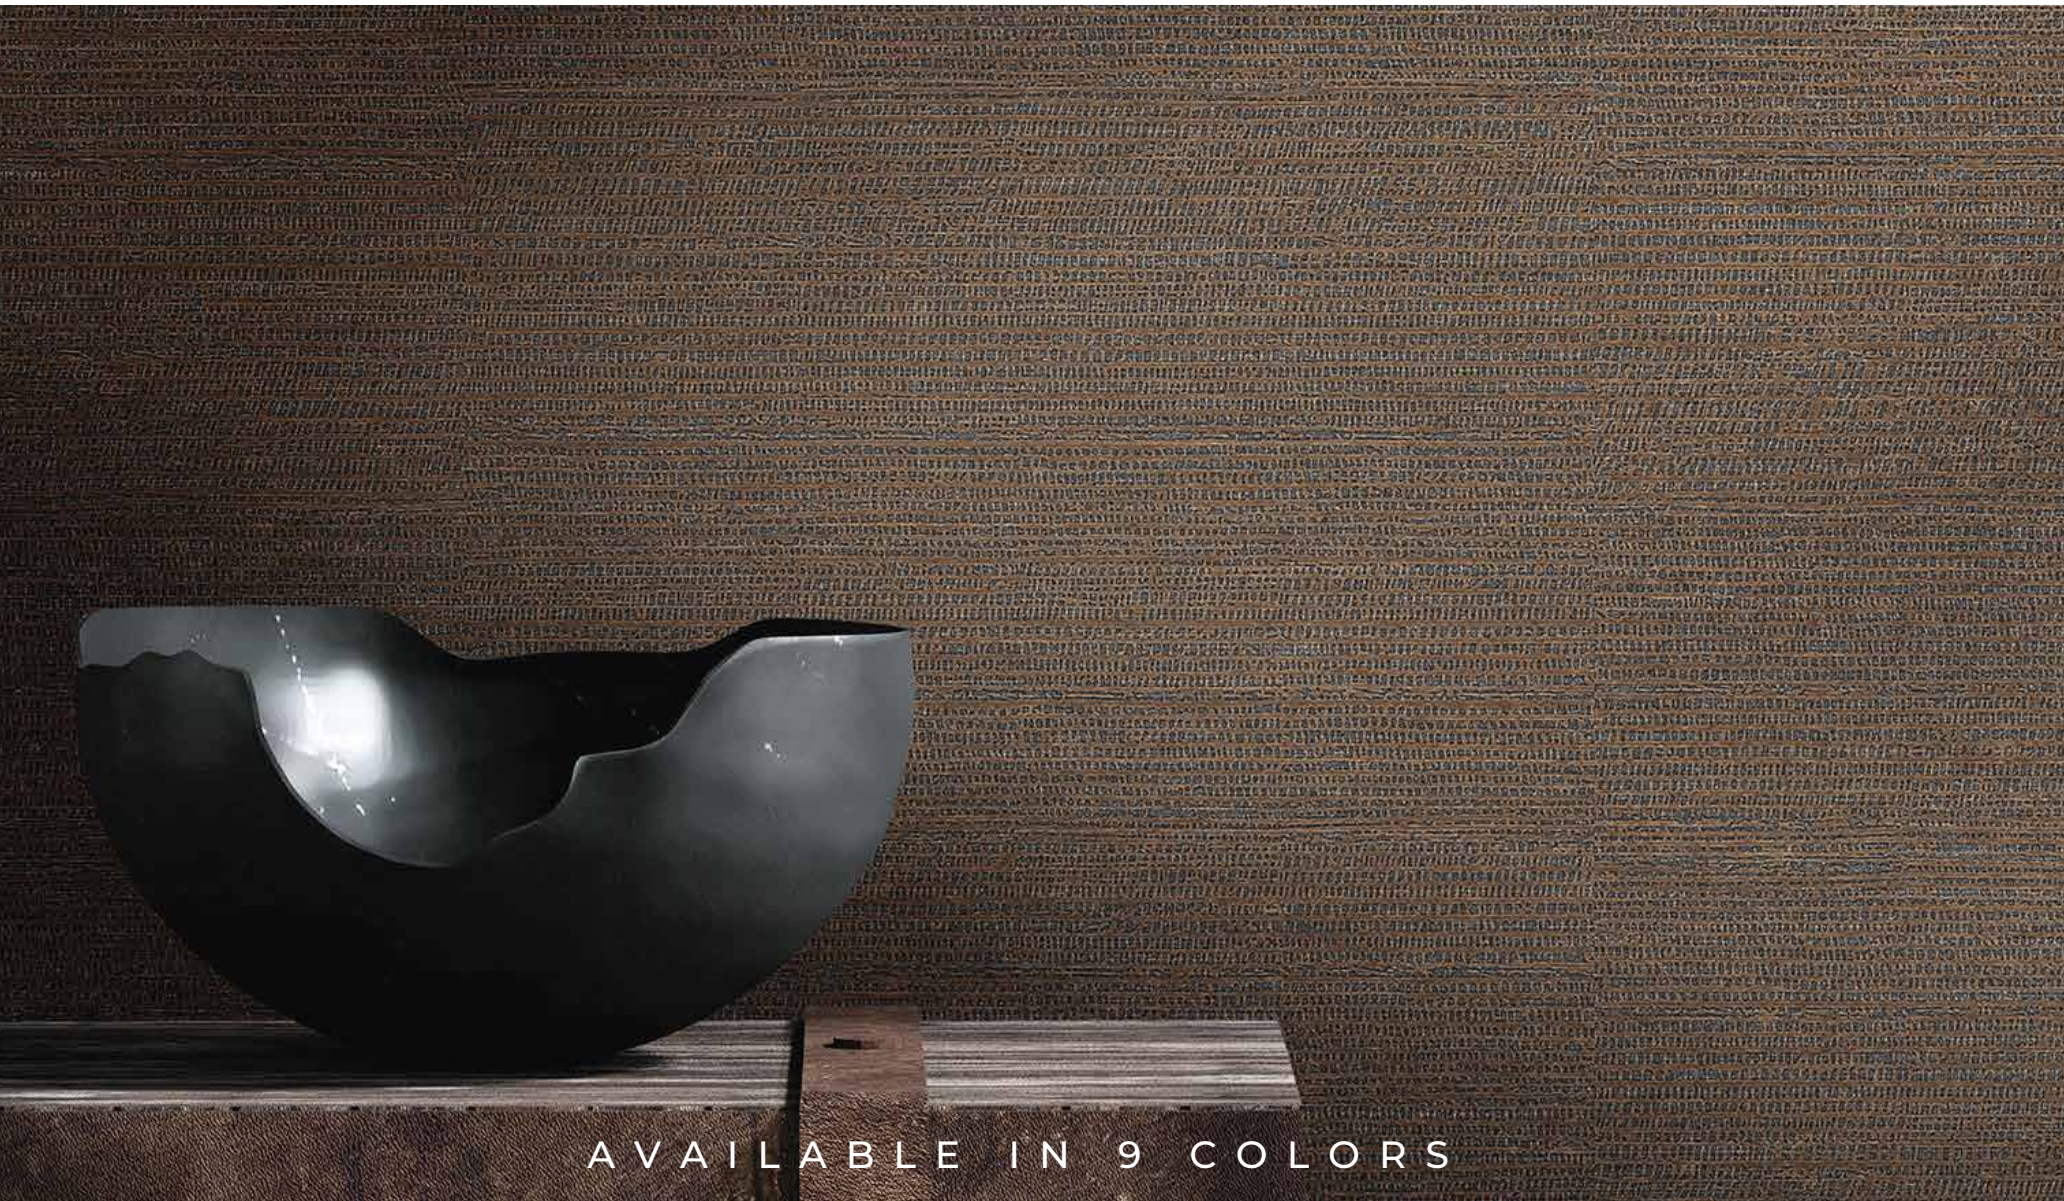

K O P R O N

AVAILABLE IN 9 COLORS

PER LM

CO100 - CO108