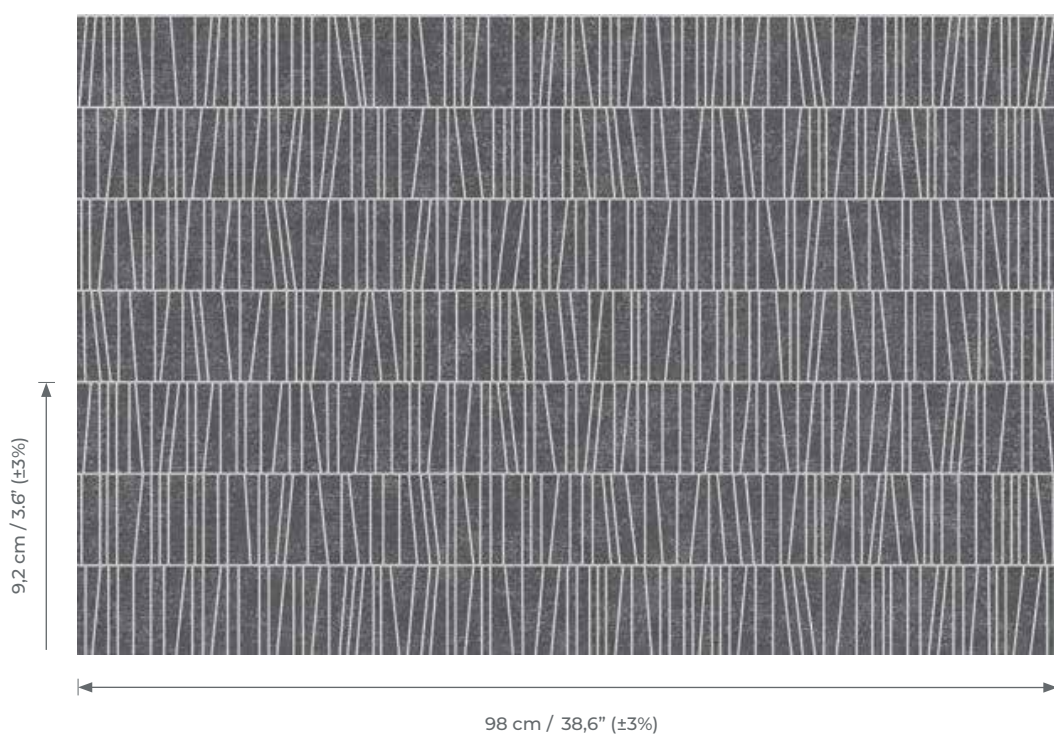

ON200 - ON208

- **Width of wallcovering**
98 cm / 38.6" (±3%)
sold by the linear metre/yard
- **Match**
Straight match
- **Fire resistant**
- **Breathable**
- **Adhesive**
Apply an adhesive for non woven wallcovering directly to the wall
- **Light Resistance**
Good lightfastness
- **How to remove**
Strippable
- **Washability**
Spongeable

FLYSCH

AVAILABLE IN 9 COLORS

PERLM

ON400 - ON408

- **Width of wallcovering**
98 cm / 38.6" (±3%)
sold by the linear metre/yard
- **Match**
Straight match
- **Fire resistant**
- **Breathable**
- **Adhesive**
Apply an adhesive for non woven wallcovering directly to the wall
- **Light Resistance**
Good lightfastness
- **How to remove**
Strippable
- **Washability**
Spongeable