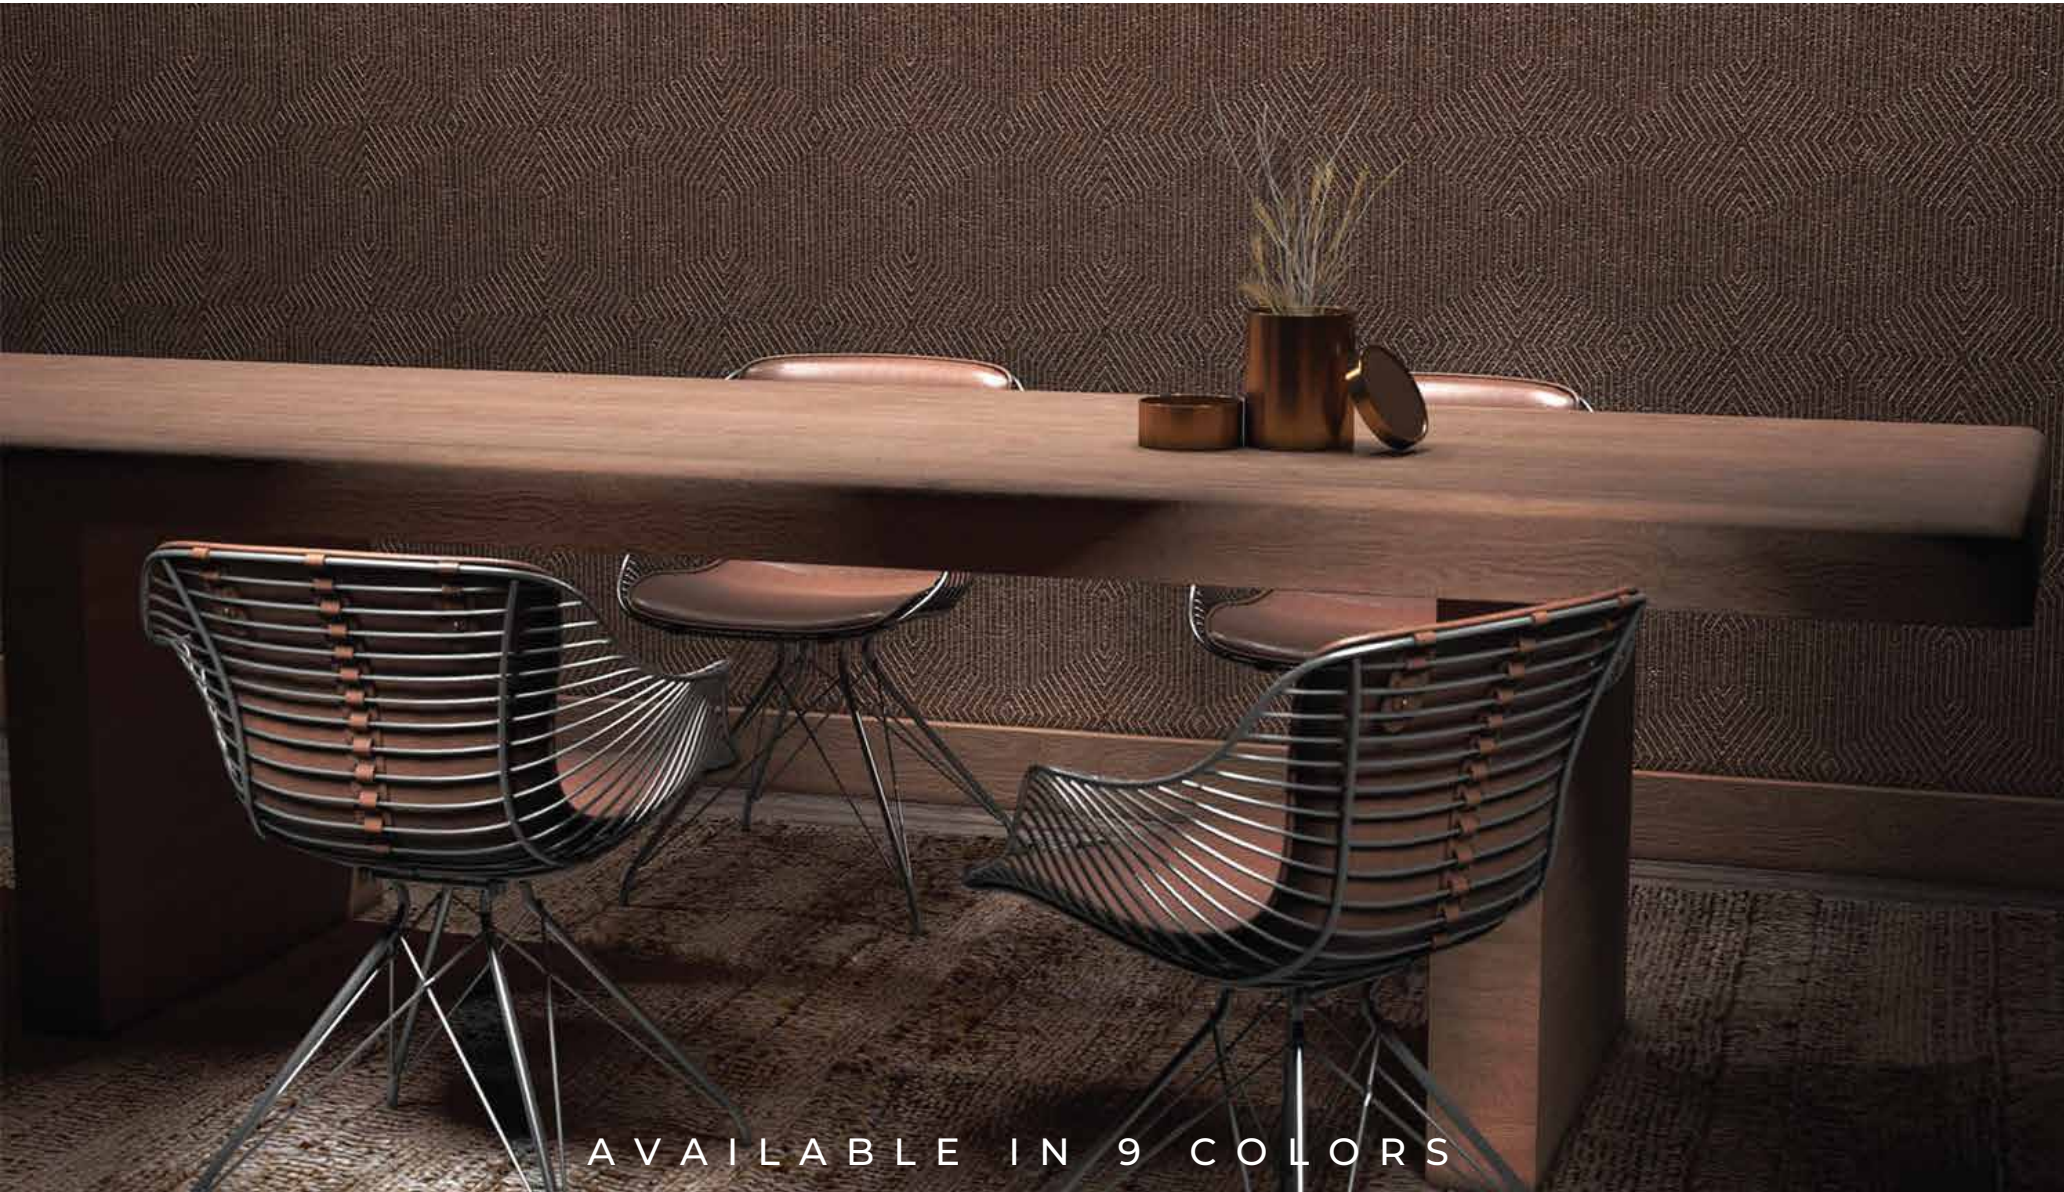

BASALTO

PERLM

ON200 - ON208

- **Width of wallcovering**
  98 cm / 38.6" (±3%)
  sold by the linear metre/yard
- **Match**
  Straight match
- **Fire resistant**
- **Breathable**
- **Adhesive**
  Apply an adhesive for non woven wallcovering directly to the wall
- **Light Resistance**
  Good lightfastness
- **How to remove**
  Strippable
- **Washability**
  Spongeable