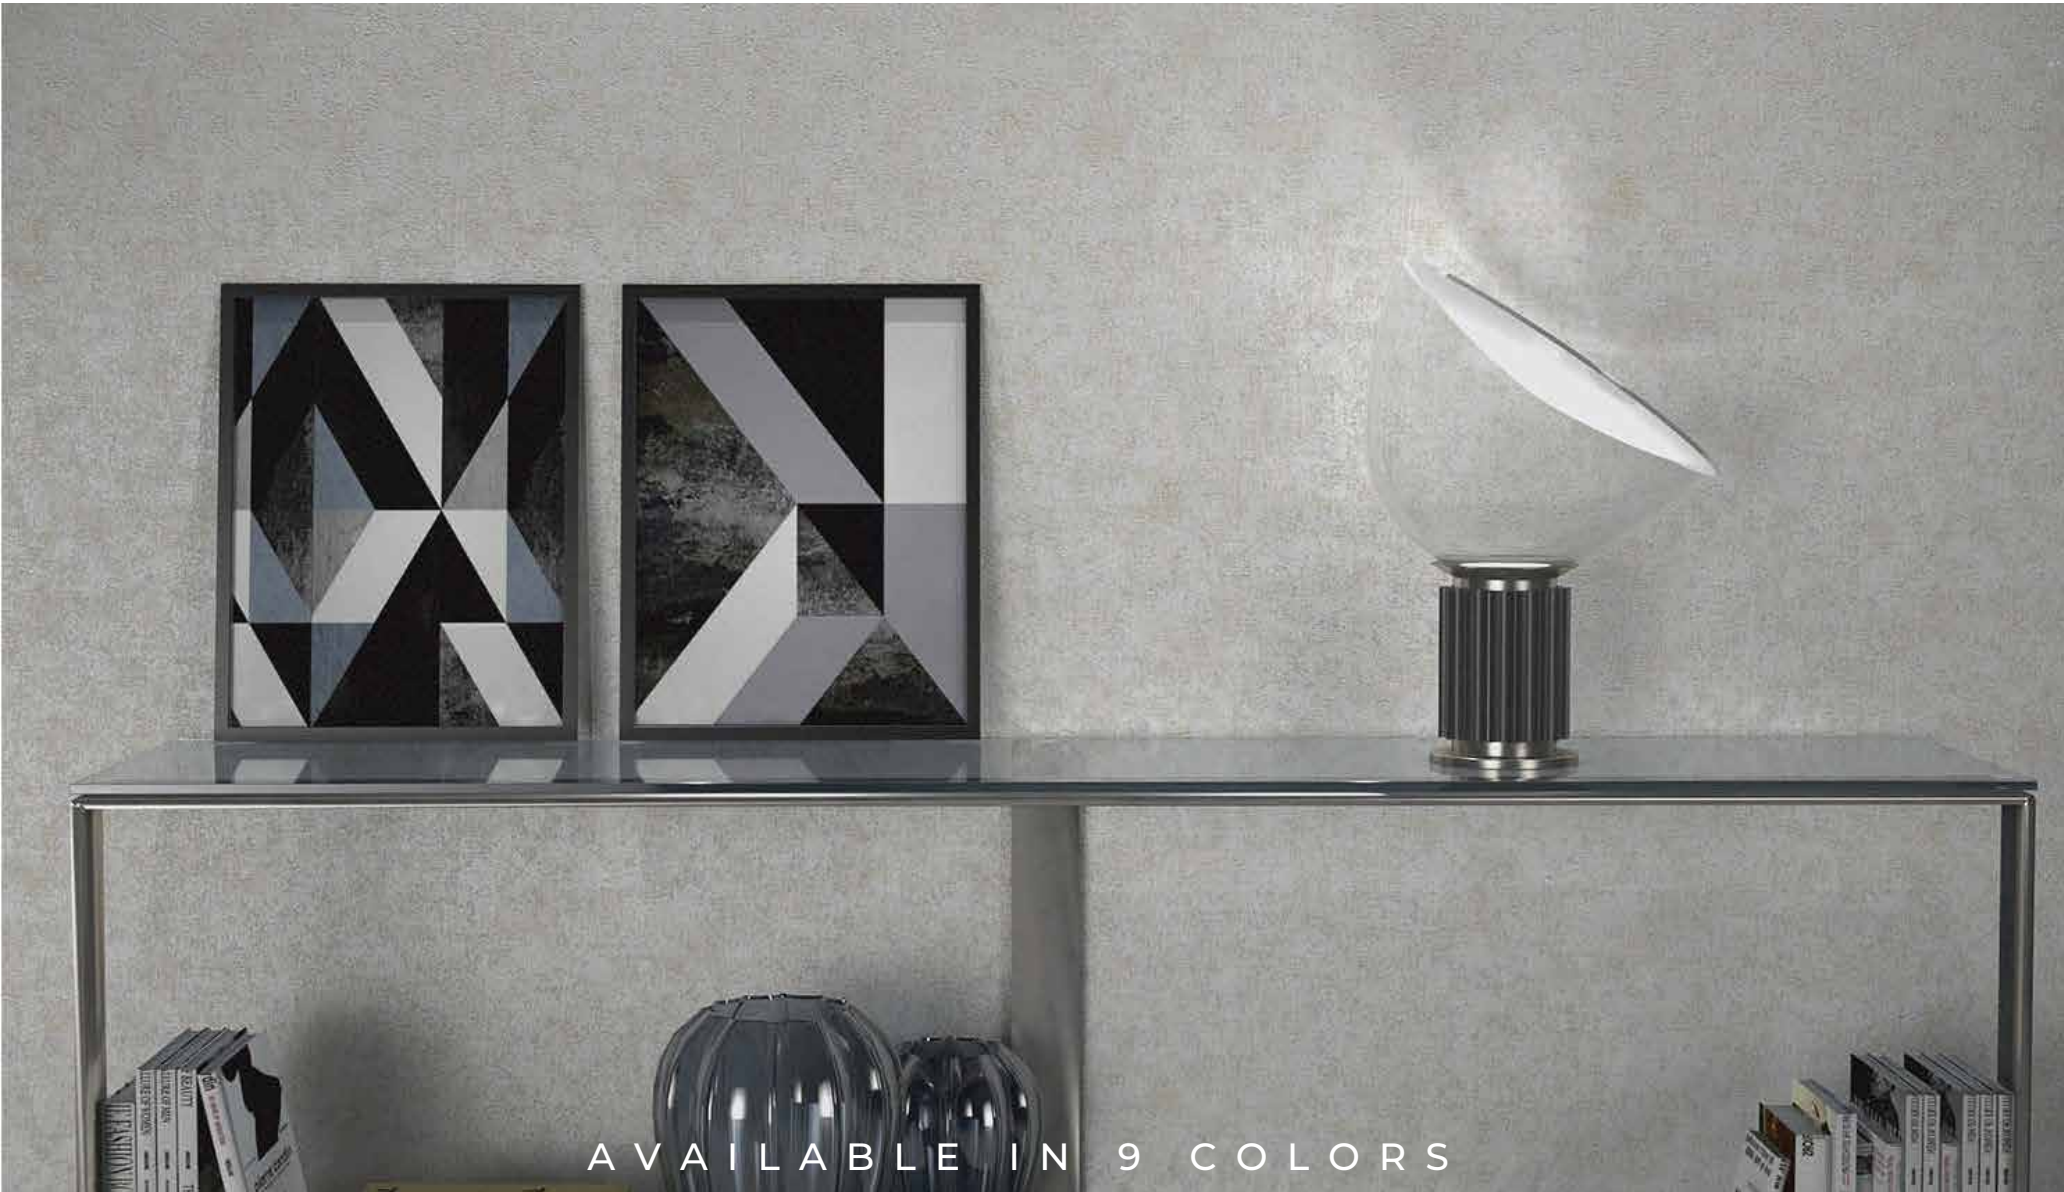

GREISEN

AVAILABLE IN 9 COLORS