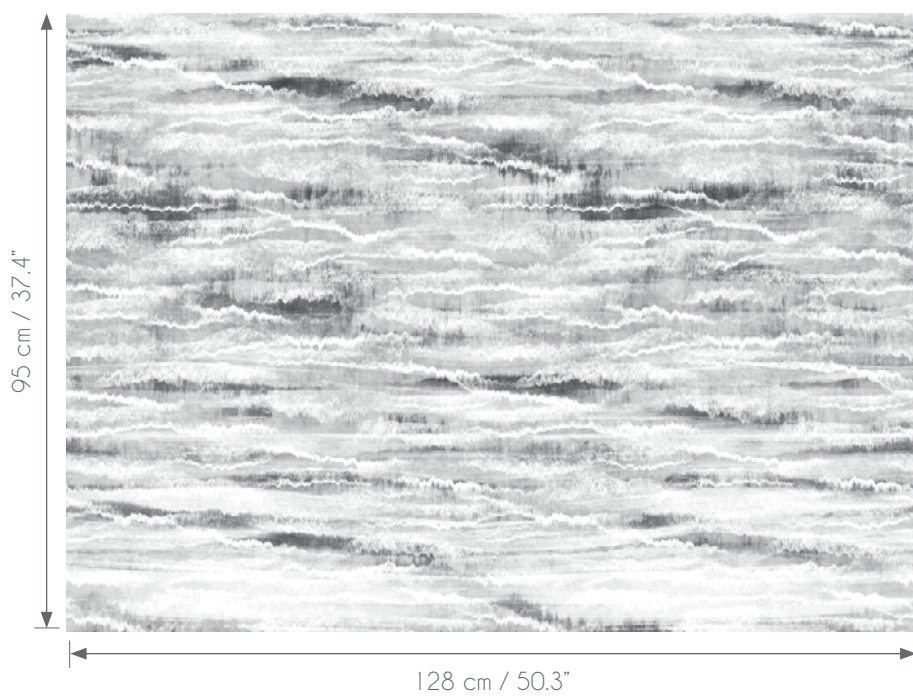

Width of wallcovering 128 cm / 50,3" (±3%) sold by the linear metre/yard	Fire resistant On request	Breathable	Adhesive Apply a adhesive for non woven wallcovering directly to the wall	Light Resistance Good lightfastness	How to remove Strippable	Washability Spongeable