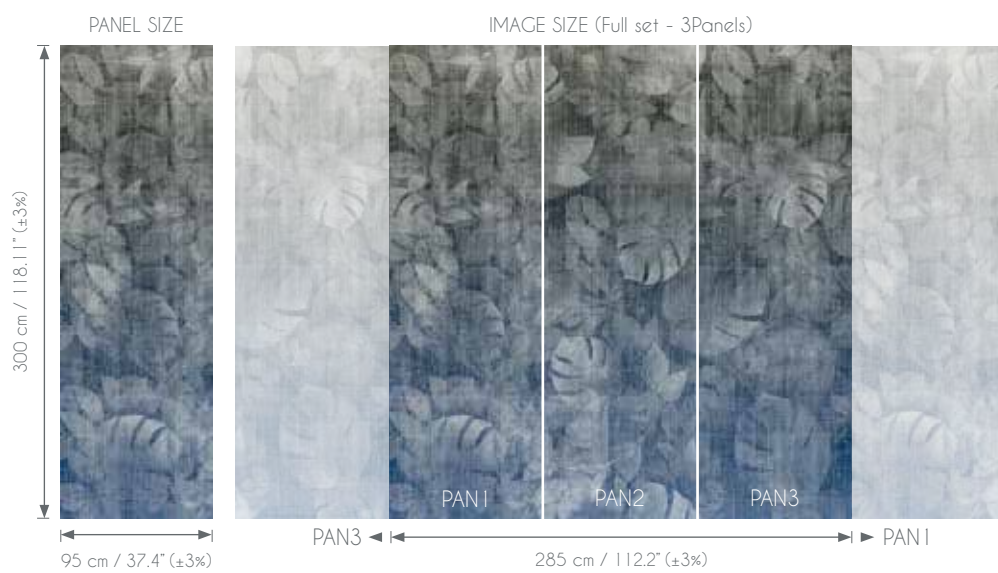

Light Resistance
 Good lightfastness

How to remove
 Strippable

Washability
 Spongeable

TRANSITION TROPIC

AVAILABLE IN 6 COLORS

PER PANEL

ID1001 - ID1005

Width of wallcovering
95 cm / 37.4" (±3%)
sold by the linear metre/
yard