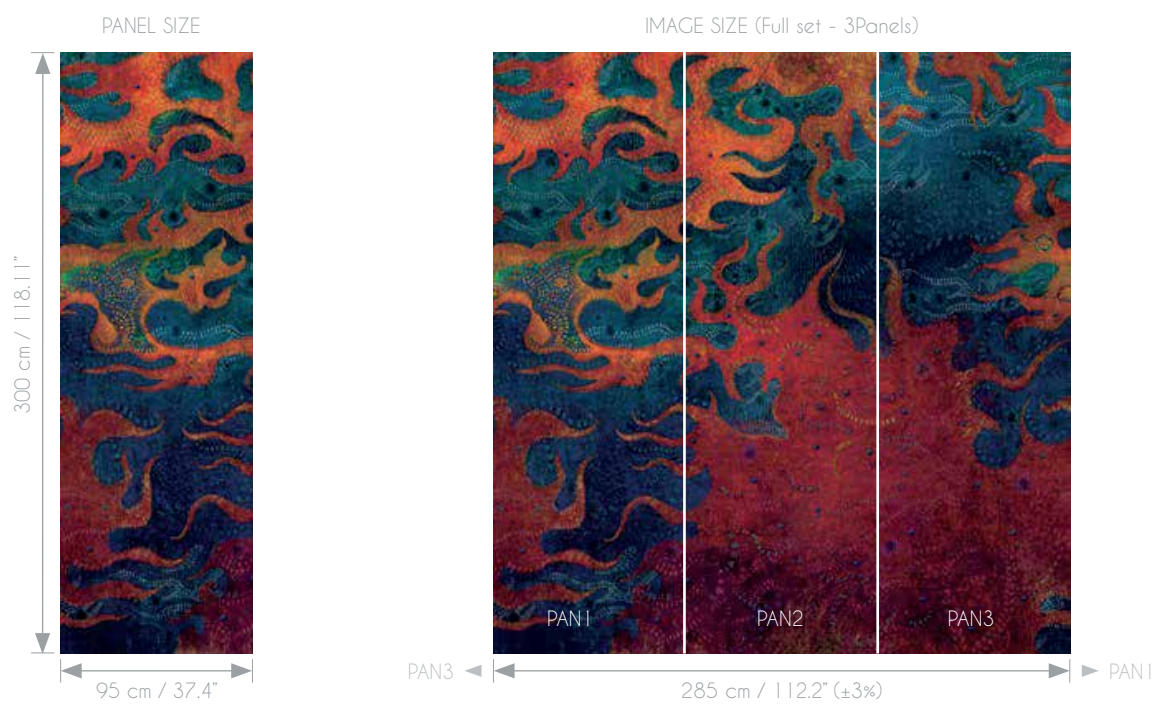

≈200 g/m² (±5%)

Double printed design on non woven back

K A

AVAILABLE IN 3 COLORS

PER PANEL

KAD205-207-208

Reverse hang

95 cm / 37.4" (±3%)