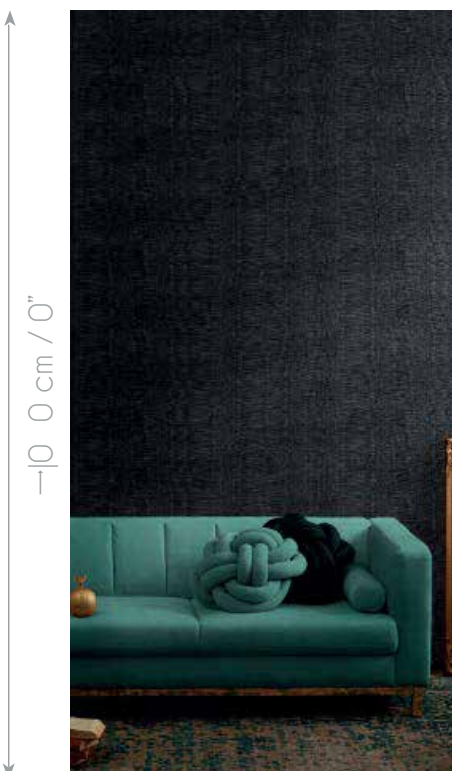

AB400 - AB409

M O I R E

AVAILABLE IN 10 COLORS

P E R L M

100 cm / 0"

95 cm / 37.4" (±3%)

A B 5 0 0 - A B 5 0 9

Reverse hang
except TAKEH motif