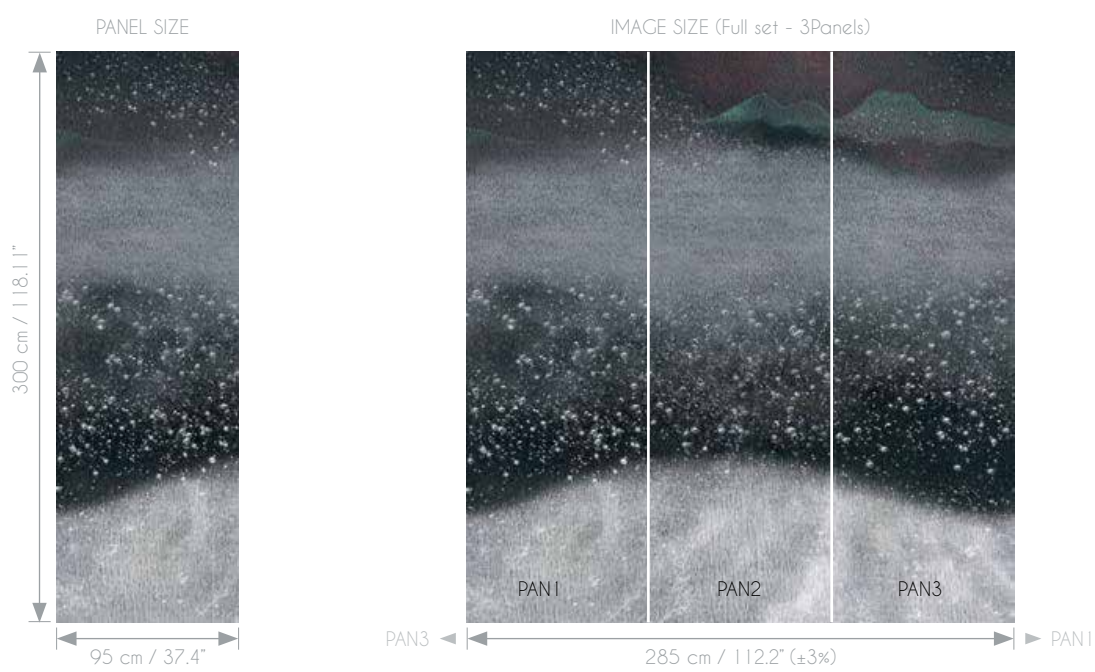

Double printed design on non woven back

F U J I

AVAILABLE IN 1 COLOR

PER PANEL

KAD410

Reverse hang

95 cm / 37.4" (±3%)

≈200 g/m² (±5%)