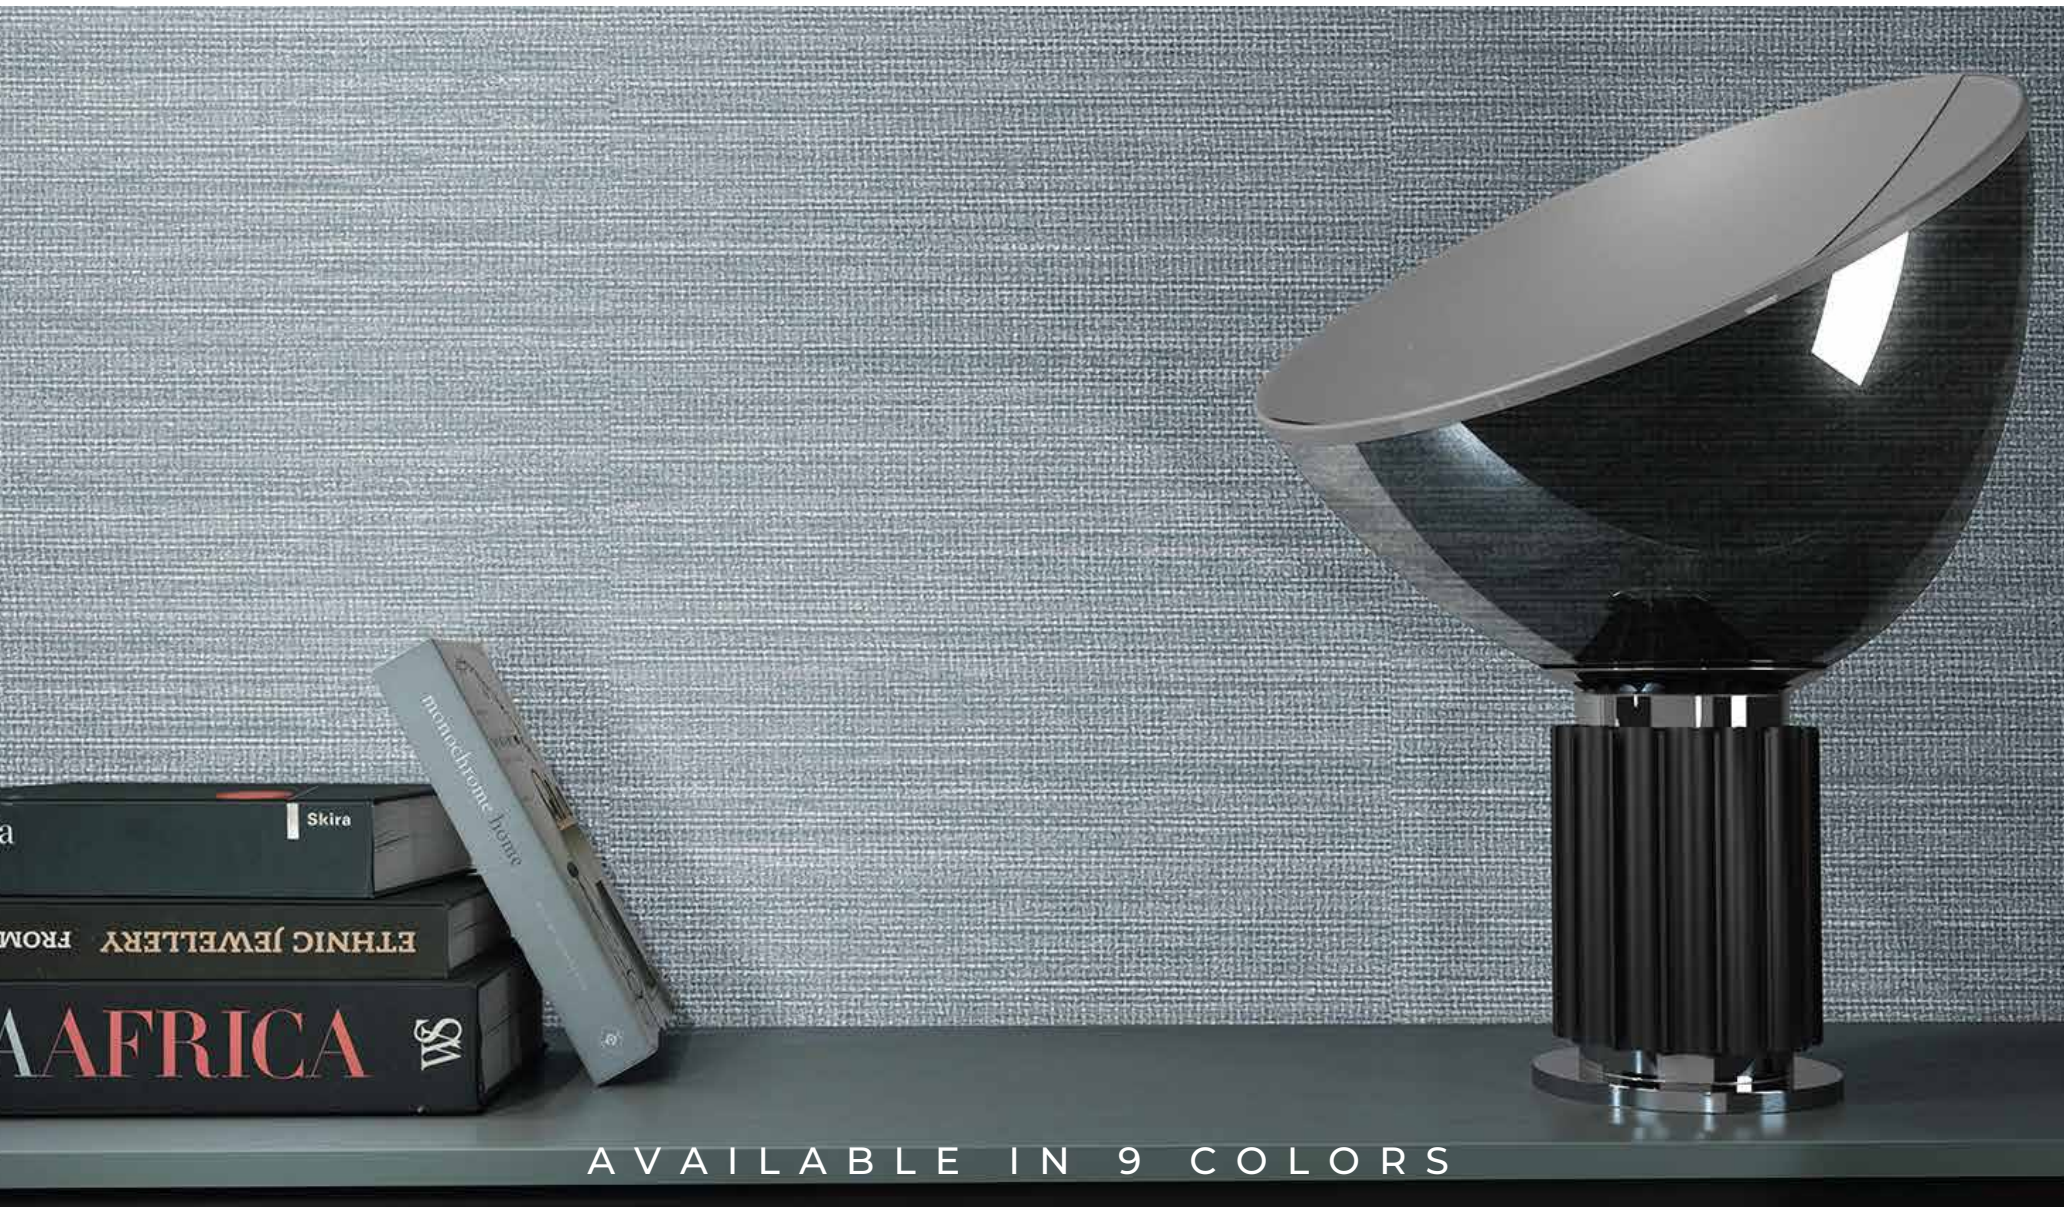

S I S A L

AVAILABLE IN 9 COLORS

P E R L M

C O 3 0 0 - C O 3 0 8