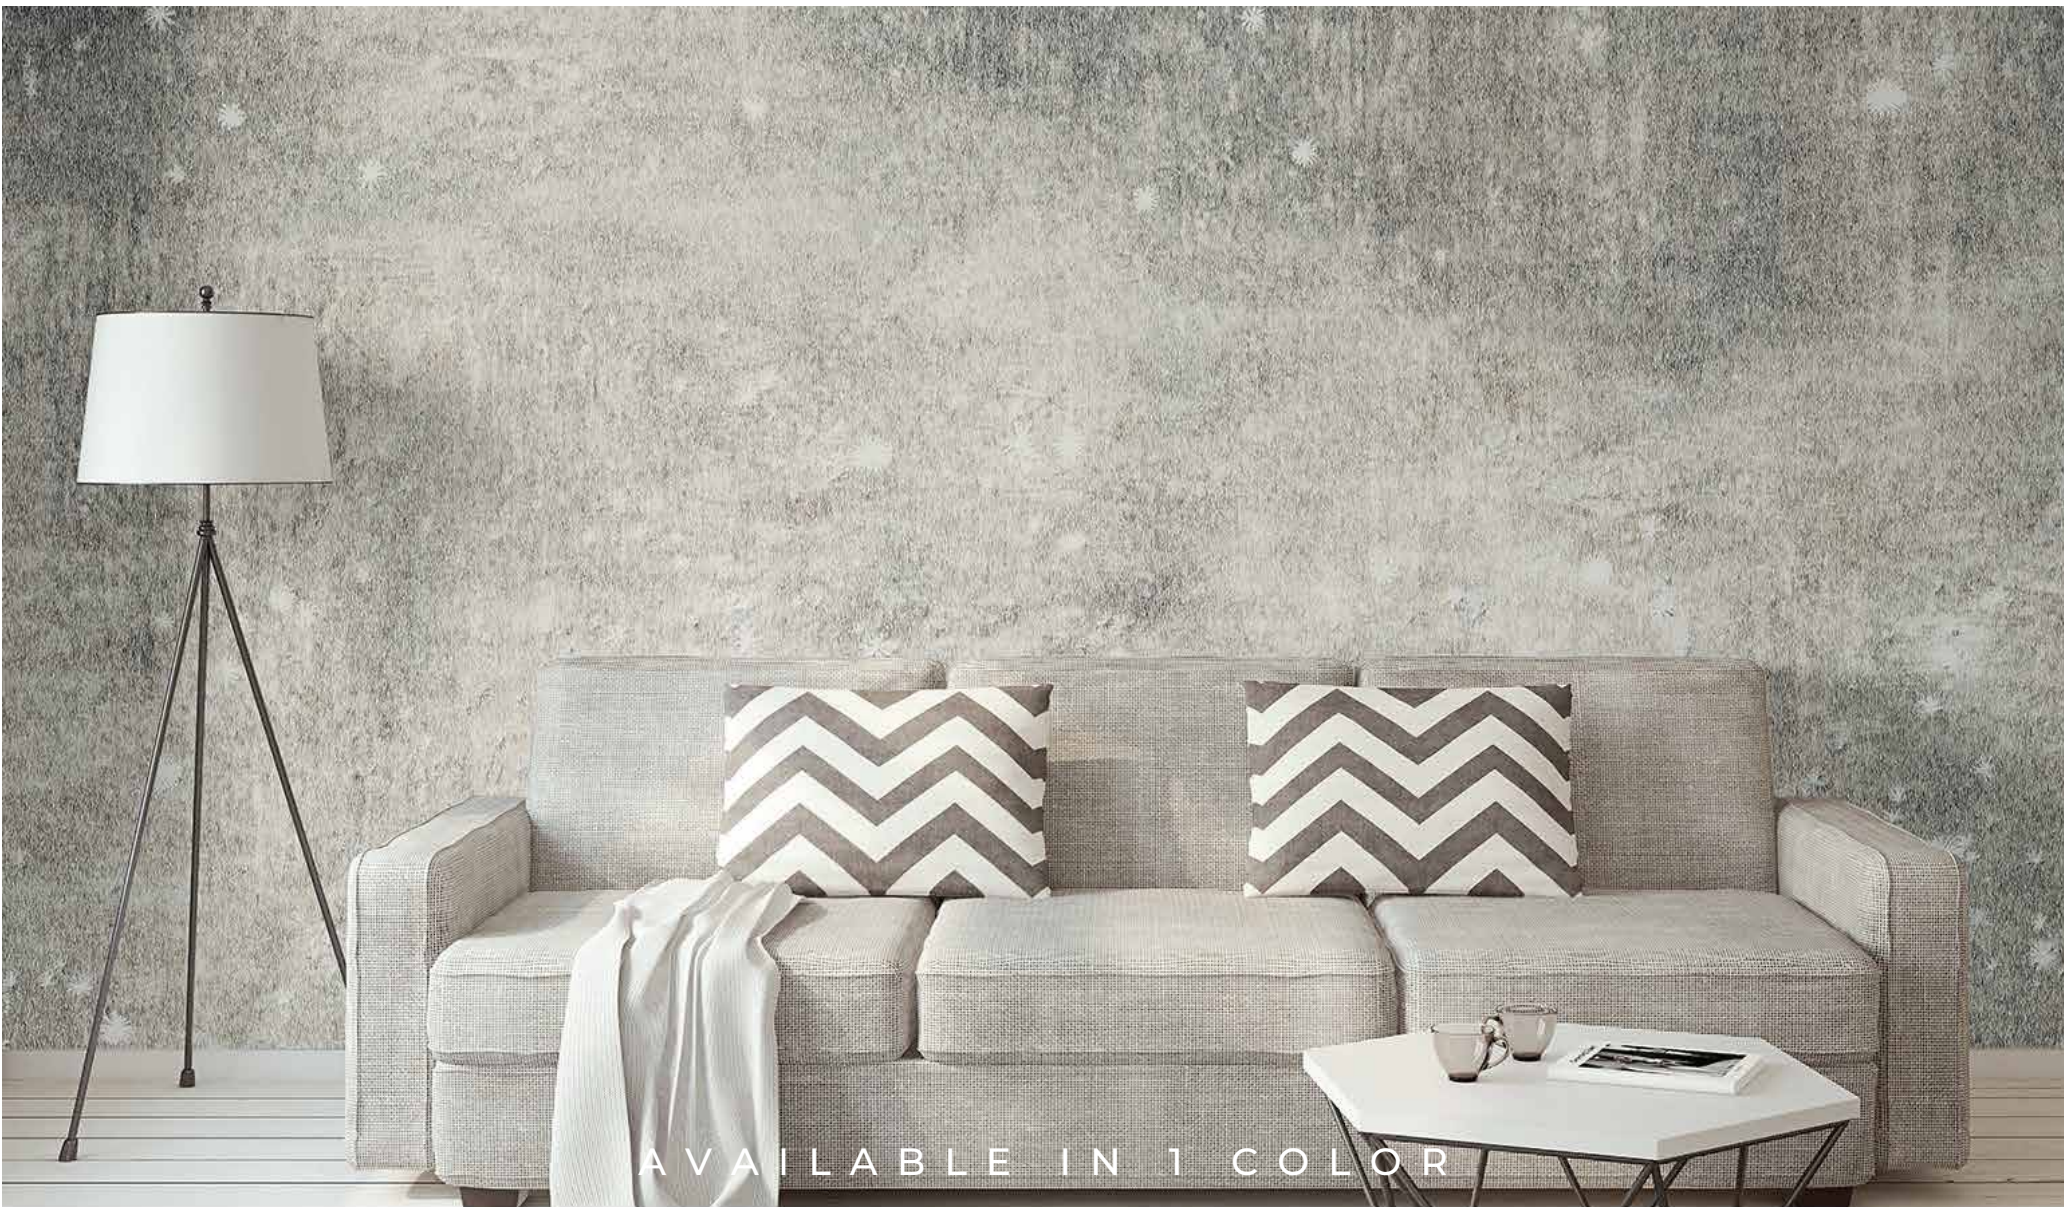

YUKI

PER PANEL

KAD605