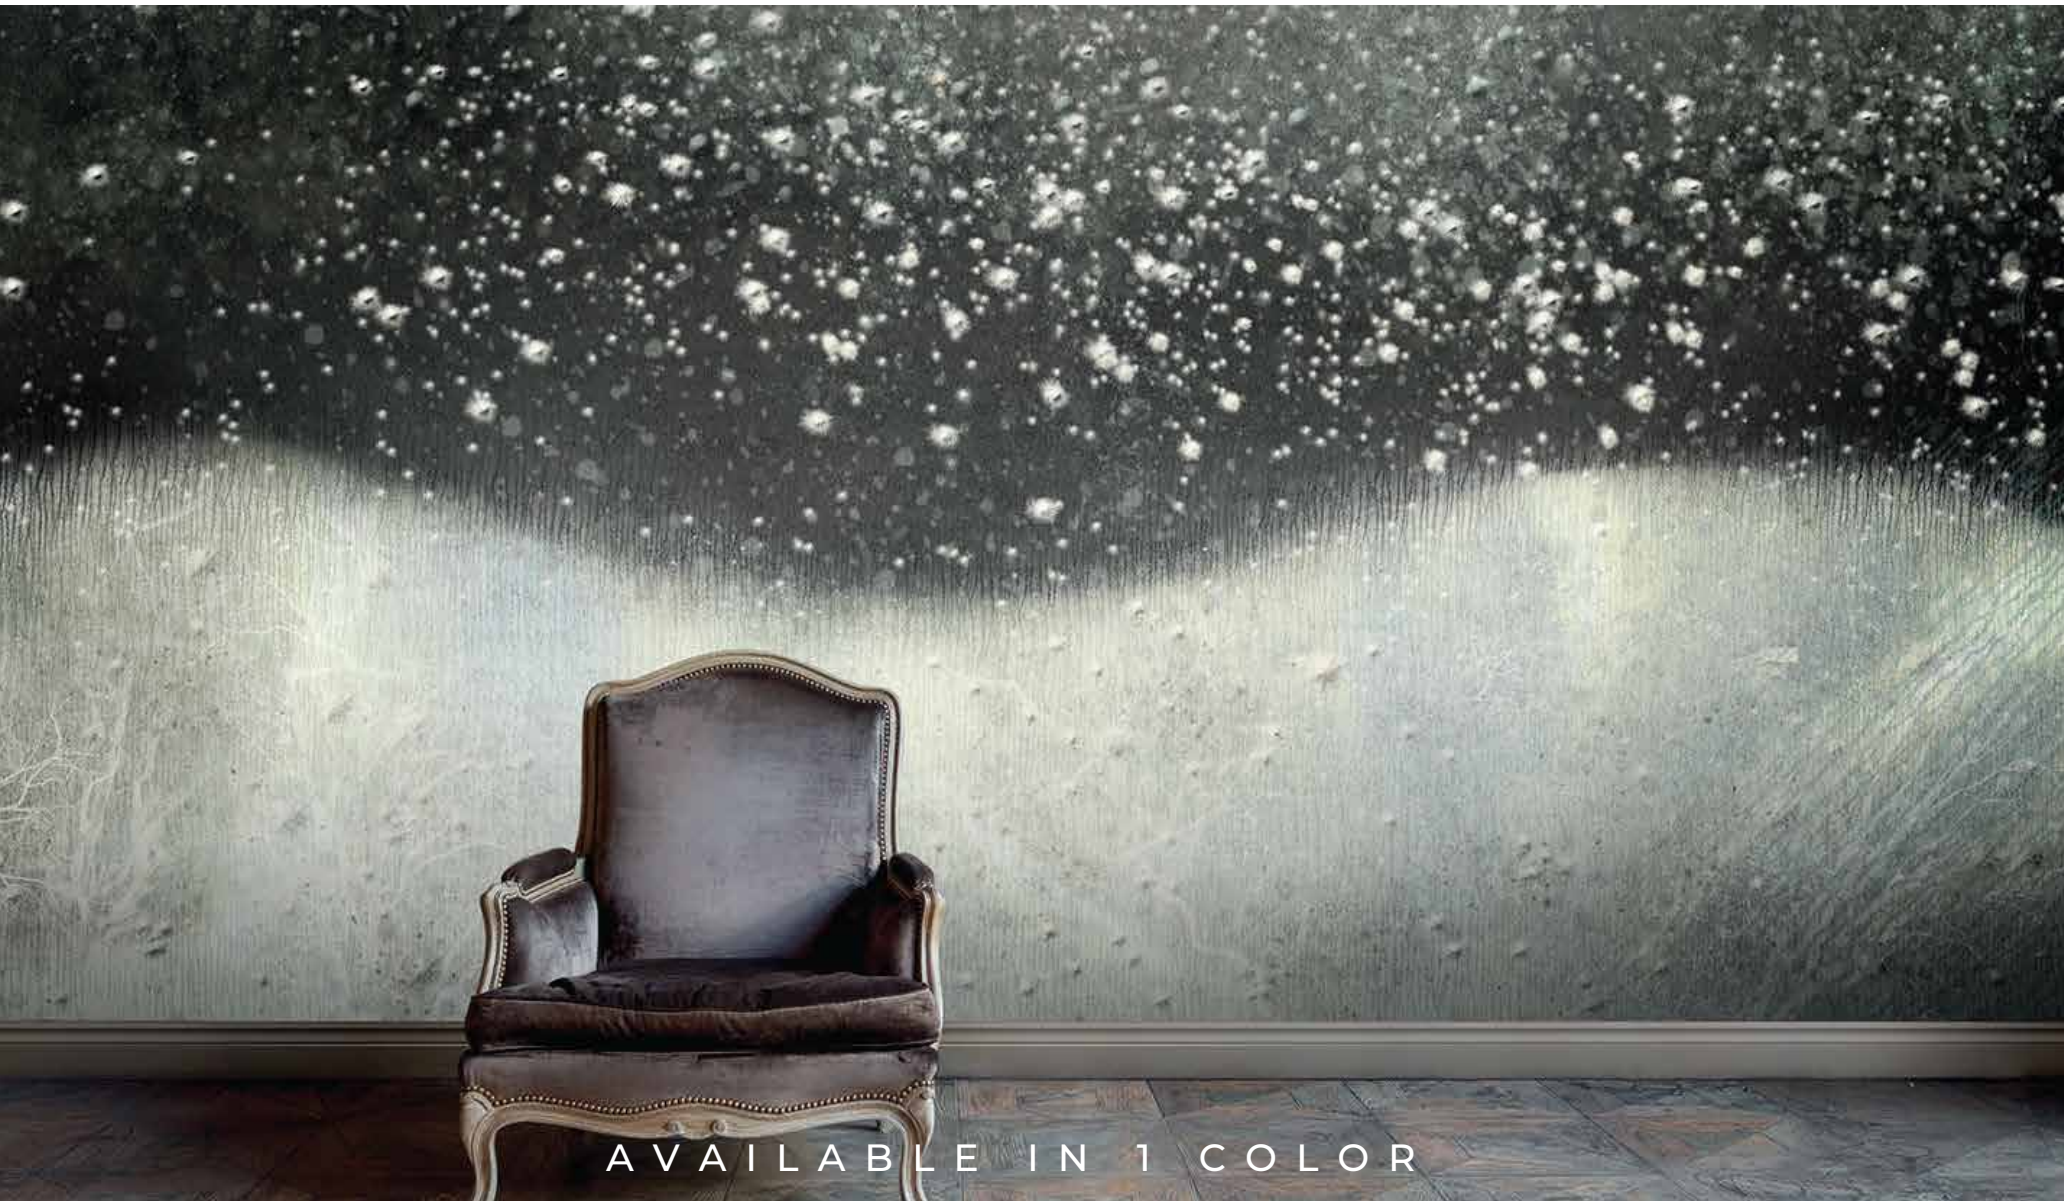

Double printed design on non woven back

F U J I

AVAILABLE IN 1 COLOR

PER PANEL

KAD410

Reverse hang

95 cm / 37.4" (±3%)

≈200 g/m² (±5%)