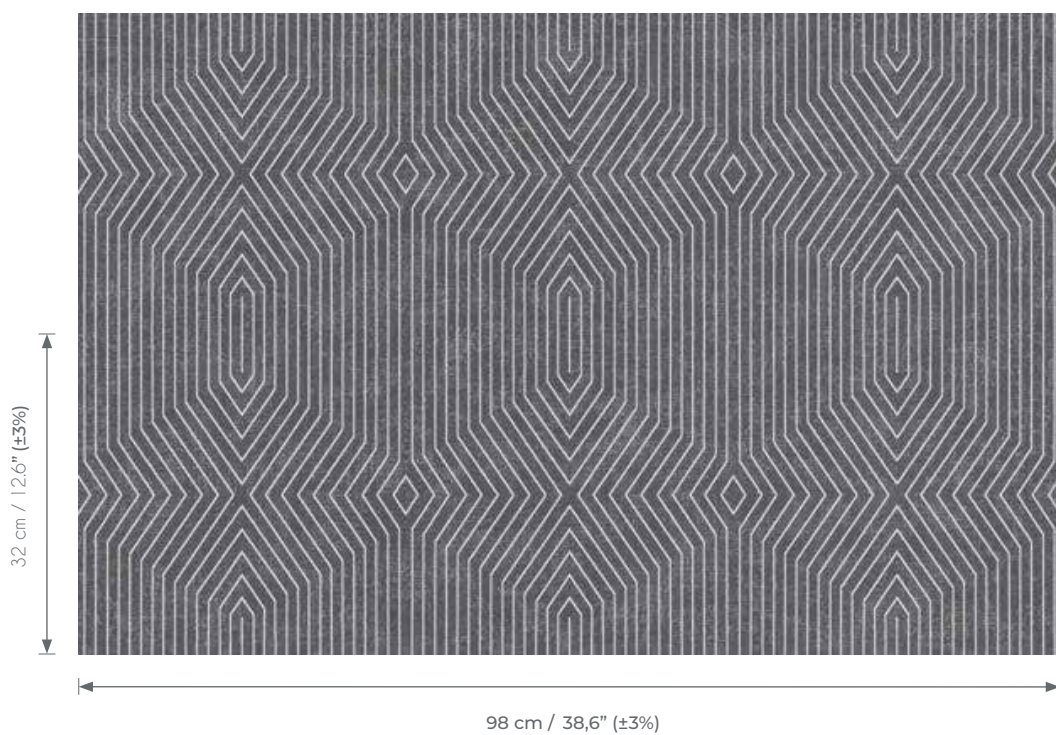

ON200 - ON208

- **Width of wallcovering**
98 cm / 38.6" (±3%)
sold by the linear metre/yard
- **Match**
Straight match
- **Fire resistant**
- **Breathable**
- **Adhesive**
Apply an adhesive for non woven wallcovering directly to the wall
- **Light Resistance**
Good lightfastness
- **How to remove**
Strippable
- **Washability**
Spongeable

FLYSCH

AVAILABLE IN 9 COLORS

PERLM

ON400 - ON408

- **Width of wallcovering**
98 cm / 38.6" (±3%)
sold by the linear metre/yard
- **Match**
Straight match
- **Fire resistant**
- **Breathable**
- **Adhesive**
Apply an adhesive for non woven wallcovering directly to the wall
- **Light Resistance**
Good lightfastness
- **How to remove**
Strippable
- **Washability**
Spongeable