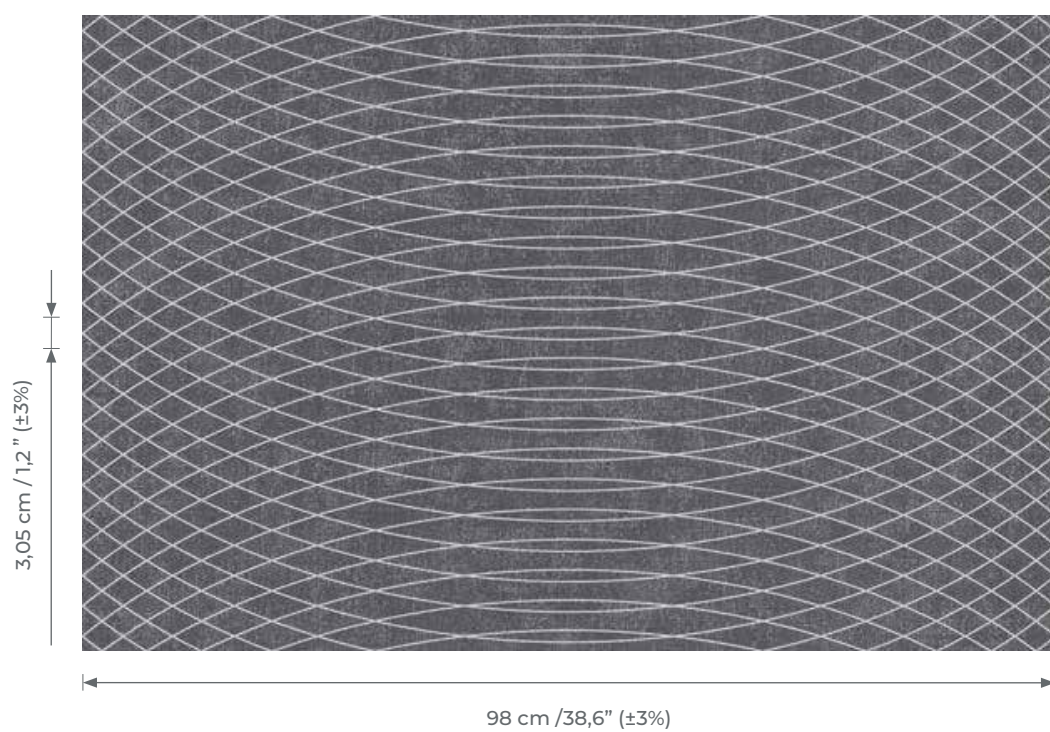

Width of wallcovering
98 cm / 38.6" (±3%)
sold by the linear
metre/yard

Match
Straight
match

Fire resistant

Breathable

Adhesive
Apply a adhesive for
non woven wallcovering
directly to the wall

Light Resistance
Good lightfastness

**How to re-
move**
Strippable

Washability
Spongeable

SANDWAVE

AVAILABLE IN 9 COLORS

P E R L M

O N 1 0 0 - O N 1 0 8

3,05 cm / 1,2" (±3%)

98 cm / 38,6" (±3%)

Width of wallcovering
98 cm / 38,6" (±3%)
sold by the linear
metre/yard

Match
Straight
match

Fire resistant

Breathable

Adhesive
Apply an adhesive for
non woven wallcovering
directly to the wall

Light Resistance
Good lightfastness