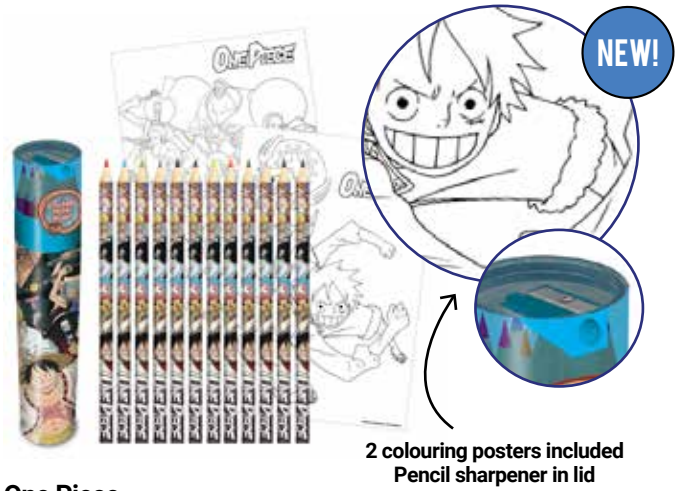

One Piece
(Wano)
Multi Colour Pen
CODE: SR74433 EAN: 5056480392956

One Piece
(Wano)
Pencils And Toppers (2 Pack)
CODE: SR74434 EAN: 5056480392963

**One Piece
(One Piece)**

Pencil Tube with 12 colouring pencils
CODE: SR74431 EAN: 5056480392932