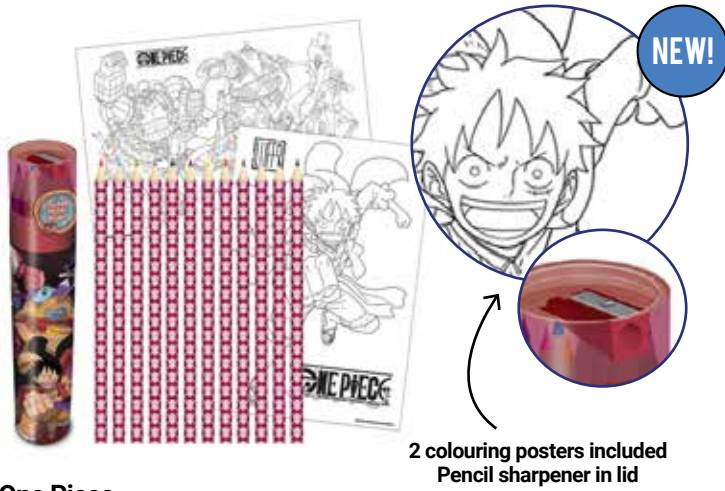

One Piece
(One Piece)
Stationery Set
CODE: SR74432 EAN: 5056480392949

One Piece
(Wano)
Multi Colour Pen
CODE: SR74433 EAN: 5056480392956

**One Piece
(One Piece)**

Pencil Tube with 12 colouring pencils
CODE: SR74431 EAN: 5056480392932