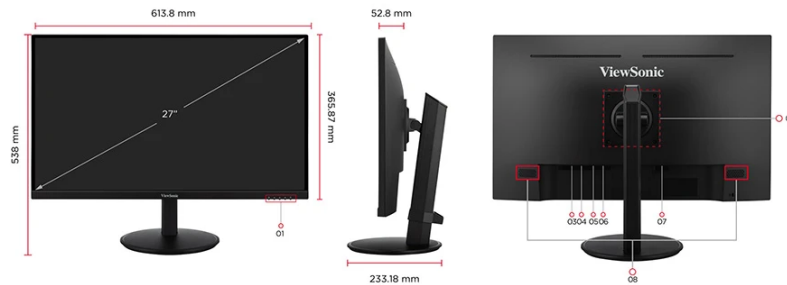

1. Menu Control Panel	7. AC In
2. VESA Compatible(Wall Mount 100 x 100mm)	8. Speaker
3. USB Type-C	
4. HDMI	
5. VGA	
6. Audio Out	

Visit Us www.viewsonic.com