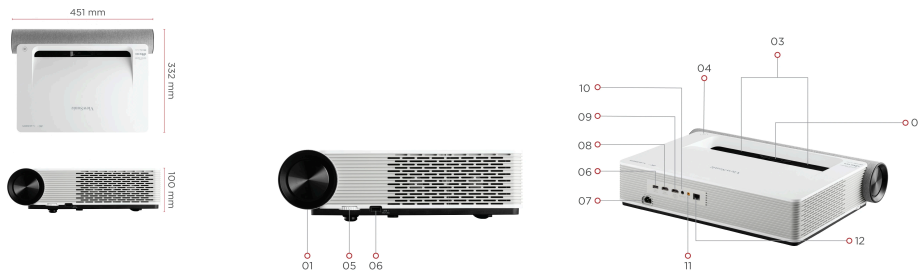

Product Description

The X2000L-4K is ViewSonic's first ultra short throw smart laser projector. Combining true 4K UHD resolution, HDR/HLG support, 100% Rec.709 cinematic colors, and custom-built Harman Kardon speakers with Dolby/DTS soundtrack support, the X2000L-4K delivers an audiovisual feast right out of the box. Capable of projecting a 100" image from just 23cm away, the 0.22 ultra short throw ratio offers an immersive experience along with 4 corner and warping adjustment capabilities to turn virtually any surface into a cinema, live concert, or a wonderland beyond your imagination. Built with 2nd generation laser phosphor technology, the X2000L-4K is geared for instant entertainment and ready to accompany you for 20,000 hours of quality visuals. Smart capabilities such as built-in Wi-Fi for wireless content sharing from your mobile devices and Bluetooth for flexible audio options make content streaming easier than it has ever been before.

01. IR
02. Lens