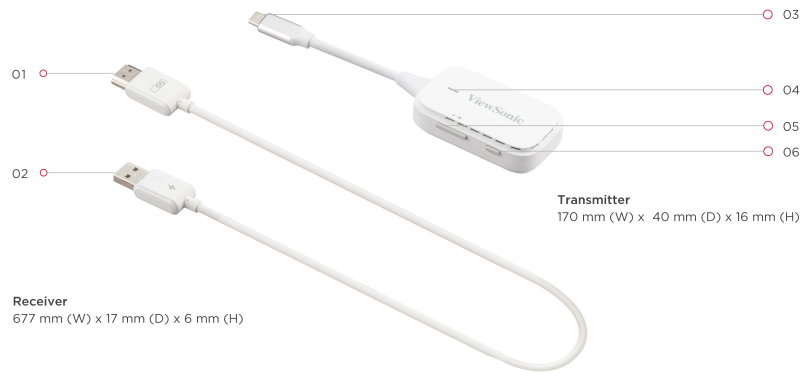

ViewSonic®

PROJECTOR ACCESSORIES

WPD-700

Key Features

- **Plug-and-Play:** Direct connection without network setup or software installation
- **Peer-to-Peer Connection:** Ensure stable and secure connection via an exclusive network
- **Smooth Display:** Less than 80ms latency with support for up to 1080p resolution
- **DRM-protected Content Streaming:** Wirelessly display content from Netflix, Disney+, and more
- **Long-Range Wireless Transmission:** From up to 30m away without long HDMI cables

Product Description

The WPD-700 is an intuitive, stable, and secure wireless casting solution. Offering plug-and-play functionality, it enables users to cast content wirelessly from their mobile devices without network setup or software installation. Using a peer-to-peer connection, it ensures transmission stability and security, and simplifies guest access for content sharing. The WPD-700 provides smooth streaming with less than 80ms latency and supports up to 1080p Full HD resolution. Additionally, it enables wireless streaming of DRM-protected content from popular platforms like Netflix, Disney+, and more. With a transmission range of up to 30m, it allows you to cast content wirelessly even in large spaces, saving the cost of long HDMI cables. The transmitter features a USB-C port, providing direct compatibility with most mobile devices without extra adapters, including the latest iPhone 15. Furthermore, its ability to pair with up to 8 transmitters makes switching between multiple presenters convenient with a single click.

TRANSMITTER

Connector Type:	USB-C x 1
Power Input:	5V/1A
Dimension (WxDxH):	170 x 40 x 16 mm
Net Weight:	37.5g

RECEIVER

Connector Type:	HDMI x 1, USB-A x 1
Power Input:	5V/0.5A
Dimension (WxDxH):	677 x 17 x 6 mm
Net Weight:	19g