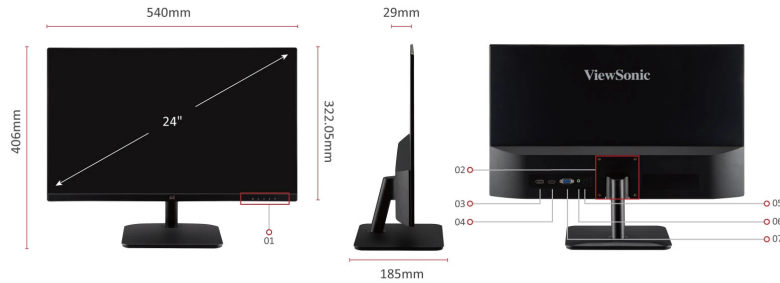

ViewSonic  LCD DISPLAY
VA2432-mhd

Key Features

- SuperClear® IPS Panel with Full HD 1080p resolution
- 100Hz AMD FreeSync™ delivers fluid visuals
- 1ms (MPRT) response time for precision
- Built-in Low Blue Light Screen for comfortable viewing
- Display Port, HDMI, and VGA inputs for flexible connectivity

Product Description

The ViewSonic VA2432-MHD is a 24" (23.8" viewable) Full HD Monitor with IPS technology and flexible connectivity for use in the office or at home. With SuperClear® IPS technology and Full HD resolution, images are clear and detailed from a wide range of viewing angles. Integrated speakers ensure a crisp and clear sound while Display Port, HDMI, and VGA inputs allow for increased setup flexibility when connecting with other devices. The VA2432-MHD's three-sided frameless bezel delivers a seamless viewing experience and comes equipped with Eye Care technology to help eliminate eye strain resulting from extended viewing periods. VESA compatibility guarantees easy adaption to both multi-monitor or wall-mount set ups.

1. Menu Control Panel
2. VESA Compatible(Wall Mount 75 x 75mm)
3. Display Port
4. HDMI
5. DC in
6. 3.5mm Audio In
7. VGA

Visit Us www.viewsonic.com

DISPLAY

Display Size (in.):	24
Viewable Area (in.):	23.8
Panel Type:	IPS Technology
Resolution:	1920 x 1080
Resolution Type:	FHD (Full HD)
Static Contrast Ratio:	1,300:1 (typ)
Dynamic Contrast Ratio:	50M:1
Light Source:	LED
Brightness:	250 cd/m ² (typ)
Colors:	16.7M
Color Space Support:	8 bit (6 bit + FRC)
Aspect Ratio:	16:9
Response Time (MPRT):	1ms
Viewing Angles:	178° horizontal, 178° vertical
Backlight Life (Hours):	30000 Hrs (Min)
Curvature:	Flat
Refresh Rate (Hz):	100
Variable Refresh Rate Technology:	Yes
Blue Light Filter:	Yes
Flicker-Free:	Yes
Color Gamut:	NTSC: 75% size (Typ) sRGB: 105% size / 99% coverage (Typ)
Pixel Size:	0.275 mm (H) x 0.275 mm (V)
Surface Treatment:	Anti-Glare, Hard Coating (3H)