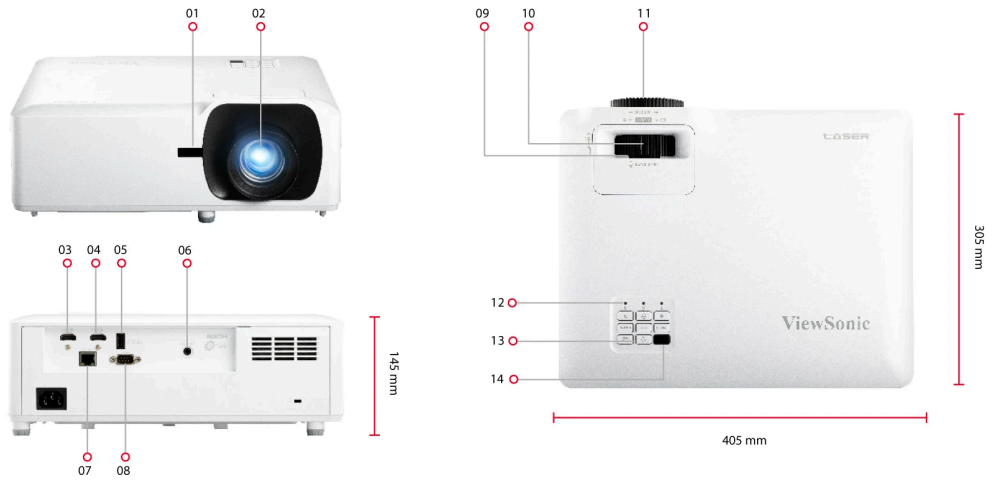

Product Description

The Luminous Superior series is ViewSonic's lamp-free high brightness lineup for both commercial and educational spaces. The LS751HD adopts industry-leading 2nd generation laser phosphor technology and delivers 5,000 ANSI Lumens while eliminating the use of toxic mercury, reducing the cost and effort of frequent lamp replacement and lowering the total cost of ownership. The lamp-free light source offers enhanced sustainability for a greener environment while delivering up to 300" large images with 1080p high resolution and vivid colors no matter if you're in a boardroom, lecture hall, or public space. The projector boasts high installation flexibility with vertical lens shift, 1.6x optical zoom, easy image adjustment with H/V keystone and 4 corner correction, and diverse applications with 360° projection and portrait mode. The LS751HD also comes with HDMI 2.0b, ensuring access to original 4K quality content with HDR/HLG supported.

OTHERS

Power Supply Voltage:	100-240V+/- 10%, 50/60Hz (AC in)
Power Consumption:	Normal: 245W Standby: <0.5W
Operating Temperature:	0~40°C
Carton:	Brown
Net Weight:	4.5kg
Gross Weight:	6.6kg
Dimensions (WxDxH) with Adjustment Foot:	337x265x131.5mm
Packing Dimensions:	496x195x387mm
OSD Language:	English, French, German, Spanish, Italian, Portuguese, Dutch, Swedish, Finnish, Greek, Norwegian/Danish, Polish, Russian, Simplified_Chinese, Traditional_Chinese, Korean, Arabic, Japanese, Thai, Hungarian, Czechoslovak, Turkish, Farsi, Vietnamese, Indonesian, Romanian, Slovakian, total 27 languages
User Guide Language:	English, S-Chinese, T- Chinese, Indonesian, Finnish, French, German, Italian, Japanese, Korean, Polish, Portuguese, Russian, Spanish, Swedish, Turkish, Arabic, Czech, Thai, Vietnamese, total 20 languages