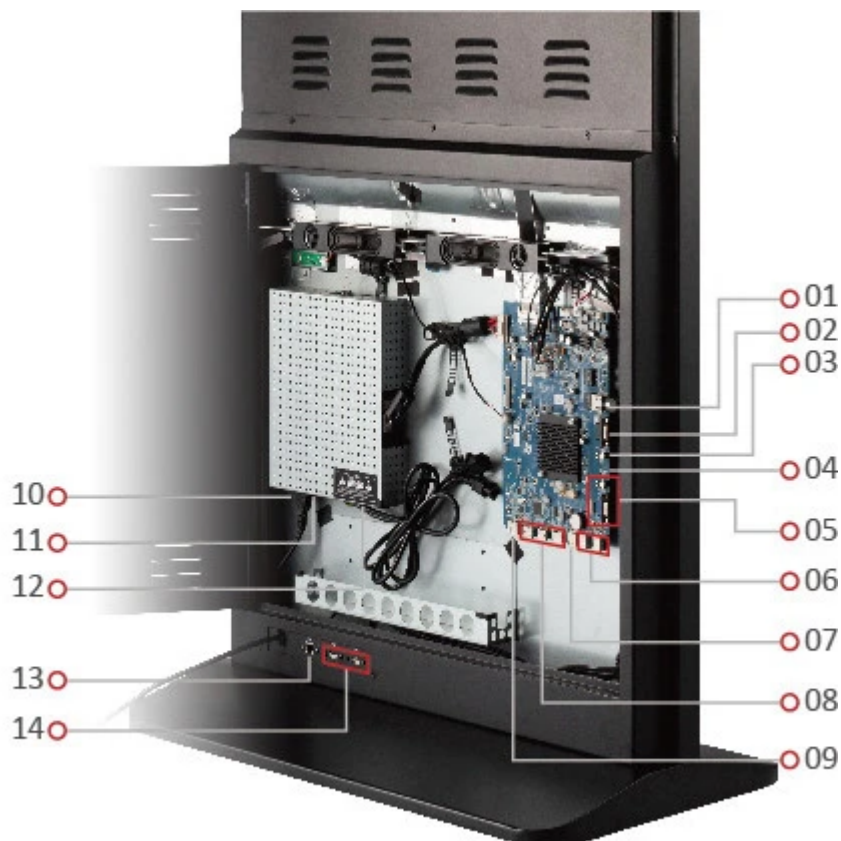

ViewSonic® EPOSTER EP5542T

Key Features

- 3840 x 2160 4K resolution
- Infrared 10-point touch
- Embedded media player and 16GB storage
- USB multimedia playback
- Remote settings

Product Description

The ViewSonic EP5542T is a 10-point interactive 55" all-in-one free-standing digital ePoster kiosk with a sleek, slim design. Great for grabbing attention in busy, high-traffic areas, the EP5542T comes with a scratch-proof tempered glass faceplate for added durability. Featuring 4K resolution, 178°/178° wide-angle viewing, and dual 10W stereo speakers, the EP5542T delivers customized multimedia messaging with vivid clarity. Photo and video files can be played back using the embedded ARM media player and 16GB of internal memory, or add your own media player using the convenient media player cradle inside the lockable security door. It has build-in media playback software, as well as compatibility with ProAV control systems, make for easy management of multiple displays.

- | | |
|--------------|-------------------|
| 1. LAN | 8. HDMI |
| 2. RS-232C | 9. DP In |
| 3. Audio In | 10. AC In |
| 4. S/PDIF | 11. Power Swithch |
| 5. PC In | 12. AC Out |
| 6. Touch Out | 13. RJ45 |
| 7. USB 2.0 | 14. USB x2 |

Visit Us

www.viewsonic.com

DISPLAY

Panel Size:	55"
Type/Tech:	TFT LCD (VA type,DLED Backlight)
Display Area (mm):	1209.6 (H) * 680.4 (V)
Aspect Ratio:	9:16
Native Resolution:	2160 x 3840
Colors:	1.07B
Brightness:	450 nits (typ.)
Contrast Ratio:	1300:1 (typ.)
Response Time:	9 ms (typ. G to G)
Viewing Angles:	H = 178, V = 178 typ.
Backlight Life:	30,000 Hours Typ.
Surface Treatment:	7H Tempered Glass
Orientation:	Portrait

TOUCH

Type/ Tech:	IR Recognition
Touch Resolution:	32768 x 32768
Touch Point:	10 Points

INPUT

HDMI:	(2.0) x 3
RGB / VGA:	x1
DisplayPort:	(1.2) x 1
Audio:	x1 PC audio(3.5 mm)
RS232:	x1

OUTPUT

Audio:	x1 (Earphone out)
SPDIF:	x1