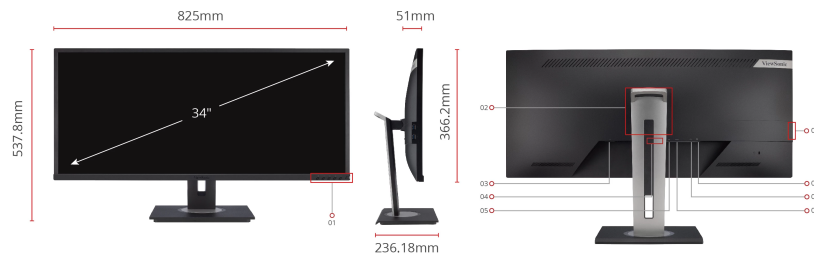

Product Description

The ViewSonic VG56 docking monitor series will keep the workstation tidy and productive with USB Type-C and Ethernet connectivity that turn your monitor into a hub for charging, data, network, and devices, while reducing clutter on your desk and simplifying cable management. With a 34" WQHD display that delivers larger and stunning visuals, the VG3456 monitor expands your productivity, especially if you work in graphic design or software engineering. A range of ergonomic features such as 40-degree tilt, swivel, and height adjustment, along with eye-care technology let you stay comfortable at work all day. In addition, the supported vDisplay Manager software for multi-tasking provides efficient on-screen display control. The monitor and quick release stand ship in an eco-friendly, biodegradable package, thus minimizing total cost of ownership.