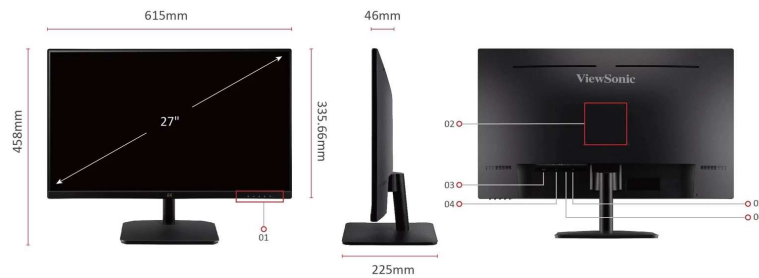

## Product Description

The ViewSonic VA2732-MH is a 27" (27" viewable) Full HD Monitor with IPS technology and flexible connectivity for use in the office or at home. With SuperClear® IPS technology and Full HD resolution, images are clear and detailed from a wide range of viewing angles. Integrated speakers ensure a crisp and clear sound while HDMI and VGA inputs allow for increased setup flexibility when connecting with other devices. The VA2732-MH's three-sided frameless bezel delivers a seamless viewing experience and comes equipped with Eye Care technology to help eliminate eye strain resulting from extended viewing periods. VESA compatibility guarantees easy adaption to both multi-monitor or wall-mount set ups.