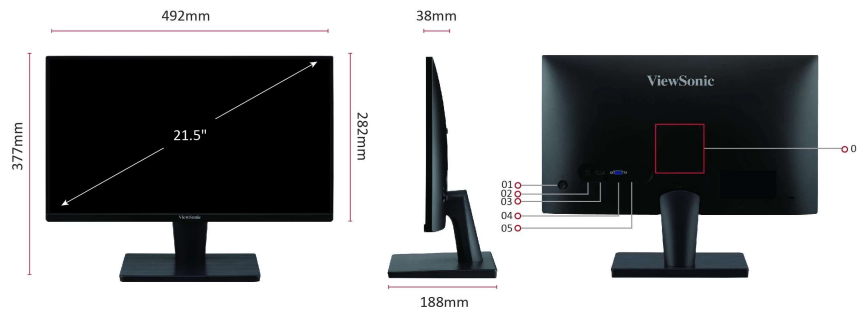

1. Joy Key
2. Power in
3. HDMI 1.4
4. VGA
5. 3.5mm Audio Out
6. VESA Compatible(Wall Mount 100 x 100mm)

VISIT US

www.viewsonic.com

DISPLAY

Display Size (in.):	22
Viewable Area (in.):	21.5
Panel Type:	VA Technology
Resolution:	1920 x 1080
Resolution Type:	FHD
Static Contrast Ratio:	3,000:1 (typ)
Dynamic Contrast Ratio:	50M:1
Light Source:	LED
Brightness:	250 cd/m ² (typ)
Colors:	16.7M
Color Space Support:	8 bit true
Aspect Ratio:	16:9
Response Time (Typical GTG):	5ms
Viewing Angles:	178° horizontal, 178° vertical
Backlight Life (Hours):	30000 Hrs (Min)
Curvature:	Flat
Refresh Rate (Hz):	75
Adaptive Sync:	Yes
Blue Light Filter:	Yes
Flicker-Free:	Yes
Color Gamut:	NTSC: 72% size (Typ) sRGB: 104% size (Typ)
Pixel Size:	0.249 mm (H) x 0.241 mm (V)
Surface Treatment:	Anti-Glare, Hard Coating (3H)