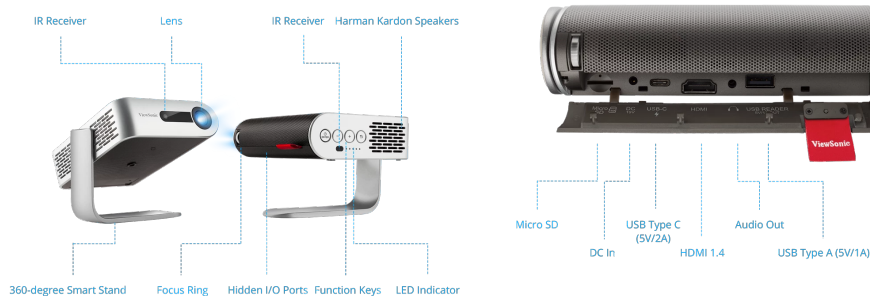

ViewSonic® PROJECTOR M1+_G2

Key Features

- Smart Wi-Fi & Bluetooth connectivity
- 360° Smart stand that allows for ceiling projection
- Integrated stereo Harman Kardon speakers
- Cinema SuperColor+™ Technology with 125% Rec.709
- Advanced LED light source with a 30,000-hour lifespan

Product Description

The ViewSonic M1+_G2 is an iF award-winning, ultra-portable LED projector that can deliver a convenient, enjoyable entertainment experience anywhere it goes. With a built-in battery, a LED light source with up to 30,000 hours of lifespan, all packaged into less than 1 kg, the M1+_G2 can deliver years of multimedia entertainment wherever it goes – from room to room, both inside and outdoors. Its smart stand enables simple 360-degree setup, while doubling as a lens cover. Once the lens is uncovered, the projector automatically powers on to full brightness for instant entertainment. Stereo Harman Kardon speakers provide room-filling sound for an amplified experience, while more flexible audio needs can be realized via Bluetooth. Integrated Wi-Fi connectivity makes streaming easier than ever – both wireless casting from smart devices and built-in content streaming are possible.

Visit Us  www.viewsonic.com

SPECIFICATION

Native Resolution:	854x480
Brightness:	300 (LED Lumens)
Contrast Ratio:	120000:1
Display Color:	1.07 Billion Colors
Light Source Type:	LED
Light Source Life (hours) with Normal Mode:	up to 30000
Lamp Watt:	RGB LED
Lens:	F=1.7, f=5.5mm
Projection Offset:	100%+/-5%
Throw Ratio:	1.2
Optical Zoom:	Fixed
Image Size:	24"-100"
Throw Distance:	0.64m-2.66m, (38"@1m)
Keystone:	+/- 40° (V)
Audible Noise (Normal):	26dB
Audible Noise (Eco):	25dB
Local Storage:	Total 16GB , (12GB available storage)
Input Lag:	41.5ms
Resolution Support:	VGA(640 x 480) to FullHD(1920 x 1080)
HDTV Compatibility:	480i, 480p, 576i, 576p, 720p, 1080i, 1080p
Horizontal Frequency:	15K-102KHz
Vertical Scan Rate:	23-120Hz