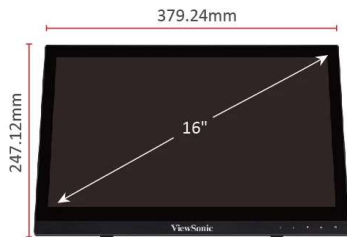

1. Internal Speakers
2. USB
3. DC In
4. VESA Compatible(Wall Mount 75x75mm)
5. VGA
6. HDMI

7. Earphone

Visit Us www.viewsonic.com

DISPLAY

Display Size (in.):	16
Viewable Area (in.):	15.6
Panel Type:	TN Technology
Resolution:	1366 x 768
Resolution Type:	WXGA
Static Contrast Ratio:	500:1 (typ)
Dynamic Contrast Ratio:	10M:1
Light Source:	LED
Colours:	262K
Colour Space Support:	6 bit true
Brightness:	160 cd/m ²
Aspect Ratio:	16:9
Response Time (Typical GTG):	12ms
Viewing Angles:	90° horizontal, 60° vertical
Backlight Life (Hours):	15000 Hrs (Min)
Curvature:	Flat
Refresh Rate (Hz):	60
Blue Light Filter:	Yes
Colour Gamut:	NTSC: 45% size (Typ)
Pixel Size:	0.252 mm (H) x 0.252 mm (V)
Touch Screen:	Projected capacitive, 10-point multi touch
Surface Treatment:	Glossy, Hard Coating (7H)
Cover Glass Thickness:	0.83 mm

ERGONOMICS

Tilt:	15 ~ 50 degrees
-------	-----------------

SPECIAL FEATURES

Eye Care:	Blue light filter
-----------	-------------------

WALL MOUNT

VESA®:	75mm x 75mm
--------	-------------

OPERATING CONDITIONS

Temperature (° F / ° C):	32°F to 104°F (0°C to 40°C)
Humidity:	20% to 85% (no condensation)

DIMENSIONS (W X H X D) (MM)

Physical with stand (mm):	379.24mm (W) x 247.12mm (H) x 37.15mm (D) (@0 degree)
Physical without stand (mm):	379.24mm (W) x 247.12mm (H) x 37.15mm (D)
Packaging (mm):	453mm (W) x 389mm (H) x 86mm (D)