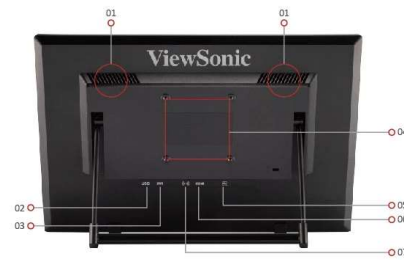

LCD DISPLAY TD1630-3

Key Features

- Advanced ergonomic stand for tilt or flat
- HDMI and VGA inputs
- Supports Windows® 7/8/10 and selected Linux
- 7H hardness screen
- Dual integrated speakers

Product Description

1. Internal Speakers
2. USB
3. DC In
4. VESA Compatible(Wall Mount 75x75mm)
5. VGA
6. HDMI

7. Earphone

Visit Us www.viewsonic.com

DISPLAY

Display Size (in.):	16
Viewable Area (in.):	15.6
Panel Type:	TN Technology
Resolution:	1366 x 768
Resolution Type:	WXGA
Static Contrast Ratio:	500:1 (typ)
Dynamic Contrast Ratio:	10M:1
Light Source:	LED
Colours:	262K
Colour Space Support:	6 bit true
Brightness:	160 cd/m ²
Aspect Ratio:	16:9
Response Time (Typical GTG):	12ms
Viewing Angles:	90° horizontal, 60° vertical
Backlight Life (Hours):	15000 Hrs (Min)
Curvature:	Flat
Refresh Rate (Hz):	60
Blue Light Filter:	Yes
Colour Gamut:	NTSC: 45% size (Typ)
Pixel Size:	0.252 mm (H) x 0.252 mm (V)
Touch Screen:	Projected capacitive, 10-point multi touch
Surface Treatment:	Glossy, Hard Coating (7H)
Cover Glass Thickness:	0.83 mm

Temperature (° F / ° C):	32°F to 104°F (0°C to 40°C)
Humidity:	20% to 85% (no condensation)

DIMENSIONS (W X H X D) (MM)

Physical with stand (mm):	379.24mm (W) x 247.12mm (H) x 37.15mm (D) (@0 degree)
Physical without stand (mm):	379.24mm (W) x 247.12mm (H) x 37.15mm (D)
Packaging (mm):	453mm (W) x 389mm (H) x 86mm (D)