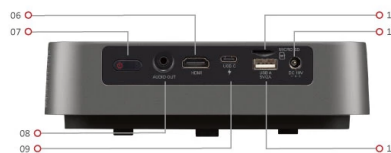

8. Audio Out
9. USB Type-C (5V/2A)
10. Micro SD Card Reader
11. DC In
12. USB Reader (5V/2A)