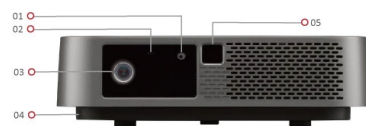

ViewSonic® PROJECTOR M2e

Key Features

- Easy setup: Instant auto focus and auto keystone
- Extreme portability: Only 1kg and small enough to fit in a handbag or backpack
- Engaging visuals: Cinema SuperColor+™ in Full HD resolution
- Exceptional sound: Integrated speakers customized by Harman Kardon
- Expanded connectivity: Wi-Fi, Bluetooth, USB Type-C

Product Description

The M2e is a 1080p Full HD smart portable LED projector that delivers instant fun at the push of a button. Setup is effortless with instant auto focus and advanced auto keystone capabilities, and its ultralight portable design allows you to take the cinema experience wherever you go. Experience crystal clear visuals in Full HD resolution and cinematic colors covering 125% Rec.709 supported by ViewSonic's industry-leading 2nd generation LED technology. The M2e combines pixel-perfect images with exceptional sound quality through integrated dual speakers customized by Harman Kardon. Add even more fun with smart connectivity features such as Wi-Fi for wireless screen mirroring to get your phone up on the big screen, Bluetooth for alternative audio options, and USB Type-C for direct single-cable streaming from Nintendo® Switch.

Visit Us ■ www.viewsonic.com

SPECIFICATION

Native Resolution:	1920x1080
Brightness:	1000 (LED Lumens)
Contrast Ratio:	3000000:1
Display Color:	1.07 Billion Colors
Light Source Type:	LED
Light Source Life (hours) with Normal Mode:	up to 30000
Lamp Watt:	RGBB LED
Lens:	F=1.7, f=6.35mm
Projection Offset:	100%+/-3%
Throw Ratio:	1.21
Optical Zoom:	Fixed
Digital Zoom:	0.8x-1.0x
Image Size:	24"-100"
Throw Distance:	0.65m-2.68m(80"@2.14m)
Keystone:	H:+/-40° , V:+/-40°
Audible Noise (Normal):	26dB
Audible Noise (Eco):	24dB
Local Storage:	Total 16GB (10GB available storage)
Input Lag:	66ms
Resolution Support:	VGA(640 x 480) to FullHD(1920 x 1080)
HDTV Compatibility:	480i, 480p, 576i, 576p, 720p, 1080i, 1080p
Horizontal Frequency:	30K-97KHz
Vertical Scan Rate:	24-85Hz