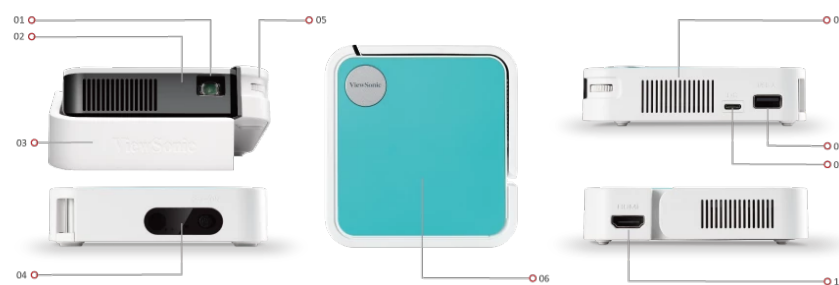

ViewSonic® PROJECTOR

M1 mini Plus

Key Features

- Smart stand that allows for ceiling projection
- Swappable top plates for your everyday mood
- Embedded JBL speaker for sensational audio
- Built-in battery for fun on the go
- Smart Wi-Fi & Bluetooth connectivity

Product Description

The ViewSonic M1 mini Plus is a smart pocket cinema which delivers convenient audiovisual entertainment anywhere. With the light weight, ultra-mini size and swappable colored top plate, it serves as a personal pocket cinema for your everyday life. The built-in battery, JBL speaker, and the ability to be charged by a power bank, allows for easy outdoor or on the go use. The adjustable stand offers flexible projection angles that can satisfy many viewing needs - even ceiling projection. More fun can be accessed with Wi-Fi and Bluetooth connectivity - wireless casting from smart devices, built-in content streaming, and audio amplification.

1. Lens
2. Front IR
3. Smart Stand
4. Power Switch
5. Focus Ring
6. Swappable Top Plates
7. Speaker

8. USB Type A
9. USB Type C (DC in)
10. HDMI

Visit Us  www.viewsonic.com

SPECIFICATION

Native Resolution:	854x480
Brightness:	120 (LED Lumens)
Contrast Ratio:	500:1
Display Color:	1.07 Billion Colors
Light Source Type:	LED
Light Source Life (hours) with Normal Mode:	up to 30000
Lamp Watt:	RGB LED
Lens:	F=1.7, f=7.5mm
Projection Offset:	0+/-5%
Throw Ratio:	1.2
Optical Zoom:	Fixed
Image Size:	24"-100"
Throw Distance:	0.64m-2.66m, (39" @ 1m)
Keystone:	+/- 40° (V)
Audible Noise (Normal):	26dB
Audible Noise (Eco):	25dB
Local Storage:	Total 8GB, (4GB available storage)
Input Lag:	35ms
Resolution Support:	VGA(640 x 480) to FullHD(1920 x 1080)
HDTV Compatibility:	480i, 480p, 576i, 576p, 720p, 1080i, 1080p
Horizontal Frequency:	15h-102kHz
Vertical Scan Rate:	23-120Hz