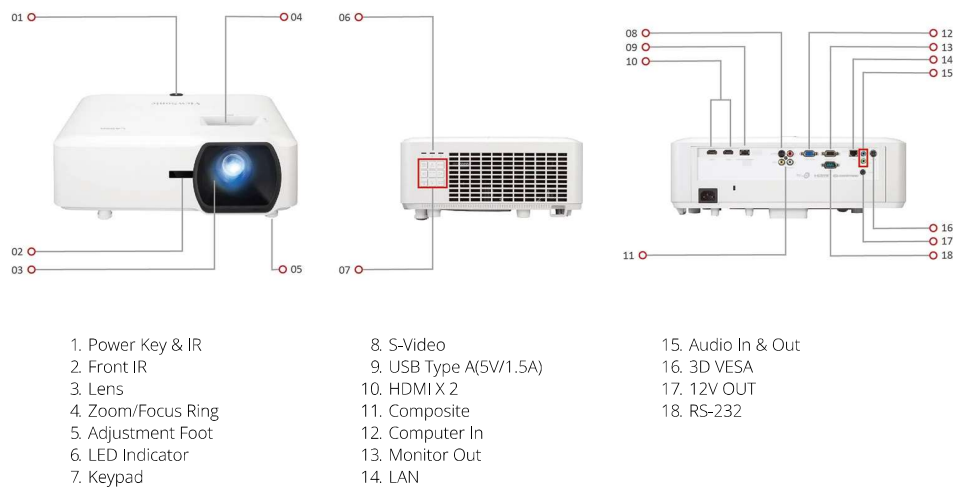

PROJECTOR LS750WU

Key Features

- 5,000 ANSI Lumens offering bright images in any environment
- 2nd generation Laser Phosphor technology with 20,000 hours lifespan
- 360° projection and 1.3x optical zoom for flexible installation
- Cost-effective compact size
- Throw ratio match for a hassle-free equipment upgrade

Product Description

The ViewSonic LS750WU is a 5,000 ANSI Lumens WUXGA laser projector for installation. Adopting the 2nd generation laser phosphor technology, it offers high and consistent brightness for a reliable light source life of 20,000 hours. 1.3x optical zoom and 360° projection make for satisfying flexibility. In addition, the compact size and throw ratio match for a hassle-free equipment upgrade, ensuring the desired cost-effectiveness. The LS750WU serves as a reliable projector to ensure your installations are smooth and sound, especially ideal for medium-to-large meeting/training rooms and public displays.

INPUT

Computer in (share with component):	1
Composite:	1
S-Video:	1
HDMI:	2, (HDMI 1.4a/HDCP1.4 x2)
Audio-in (3.5mm):	1
Audio-in (RCA R/L):	1
3D VESA (Sync):	1
RJ45 Input:	1 , (LAN control)

OUTPUT

Monitor out:	1
Audio out (3.5mm):	1
Speaker:	10W x2
USB Type A (Power):	1 (5V/ 1.5A), (share with service)
12V Trigger (3.5mm):	1 (3.5mm)

CONTROL

RS232 (DB 9-pin male):	1
RJ45:	1
USB Type A (Services):	1 (share with USB A Output)

OTHERS

Power Supply Voltage:	100-240V+/- 10%, 50/60Hz, (AC in)
Power Consumption:	Normal: 430W, Standby: <0.5W
Operating Temperature:	0~40°C
Net Weight:	5.9kg
Dimensions (WxDxH) with Adjustment Foot:	405x305x145mm