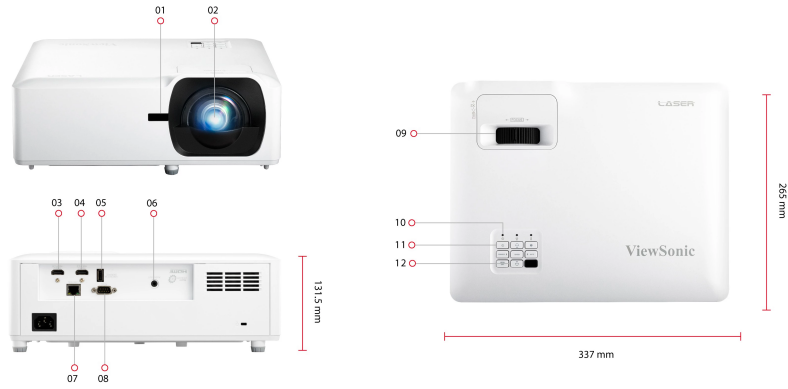

PROJECTOR LS710HD

Key Features

- 2nd generation laser phosphor technology with up to 30,000 hours lifespan
- 4,200 ANSI Lumens offering bright images in any environment
- Up to 300" ultra large screen that is easily installed and set up
- 0.49 short throw for immersive edge blending without any shadows
- Installation flexibility: H/V keystone, 4 corner adjustment, 360° projection and portrait mode

Product Description

The Luminous Superior series is ViewSonic's lamp-free high brightness projector for both business and education. The LS710HD adopts industry-leading 2nd generation laser phosphor technology, delivers 4,200 ANSI Lumens while eliminating the use of toxic mercury, reducing the cost and effort of frequent lamp replacement and lowering total cost of ownership. The lamp-free light source offers enhanced sustainability for a greener environment while delivering clear and bright images with vivid colors and 1080p resolution. Boasting short throw ratio, flexible installation and easy image adjustments, the projector enables effortless edge blending to create an immersive experience for any space, be it a restaurant, gym, gallery, etc. With 0.49 short throw ratio, the projector can provide 100" large screen size from only 1.1 m away without being bothered by the shadows. The LS710HD allows perfectly-shaped images even from an angled projection with H/V keystone and 4 corner correction and offers versatile application with 360° projection and portrait mode. The projector also comes with HDMI 2.0b, ensuring you access to original 4K quality content with HDR/HLG support.