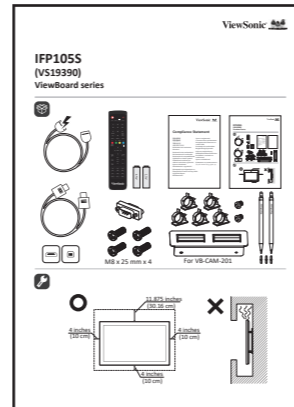

IFP105S (VS19390) ViewBoard series

Welcome to visit ViewSonic Online Support Center for more information

www.viewsonic.com