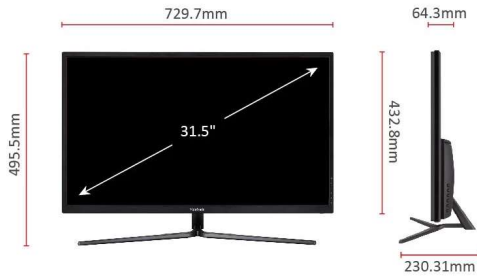

1. VESA compatible(Wall Mount 100x100mm)
2. Menu Control Panel
3. AC Power In
4. HDMI x 2
5. DisplayPort
6. Earphone Out

7. Internal Speakers