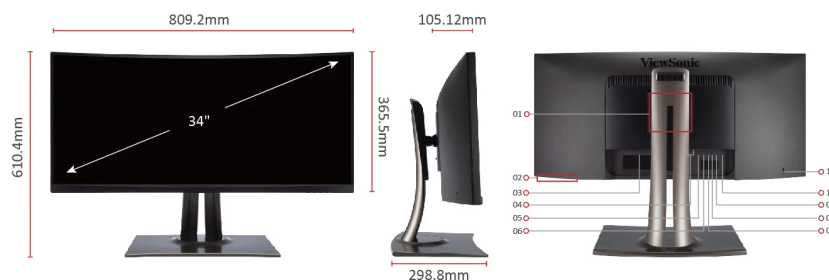

ViewSonic® LCD DISPLAY VP3481

Key Features

- Hardware colour calibration
- Delta E < 2 colour accuracy
- Pre-calibrated uniformity correction
- 1800R curvature
- 21:9 aspect ratio

Product Description

With an amazing 21:9, 1800R curved screen and stunning WQHD resolution, the ViewSonic VP3481 delivers the most immersive panoramic viewing experience to date. Engineered to produce incredible detail, unmatched colour accuracy, and vivid colours across wide viewing angles, this display also comes with HDR10 support to deliver a wide dynamic range of colour with rich contrast. The extra screen real estate provided by the VP3481's 3-side frameless screen and ultra-wide 21:9 aspect ratio, along with a pre-calibrated panel and integrated speakers make this monitor a dream for video editing and other types of colour-critical content creation. The VP3481's sleek, modern design is future-proof with USB 3.1 Type-C, DisplayPort, and HDMI ports. It also comes equipped with an arsenal of colour-critical features, including an amazing Delta E < 2 value for precision colour accuracy, integrated colour uniformity for consistent chromaticity across the screen, and a 14-bit 3D look-up table that generates a silky-smooth palette of 4.39 trillion colours. Hardware calibration is available with the optional ViewSonic Colorbration Kit, which allows you to quickly and easily calibrate your monitor for photography, graphic design, and other professional applications. Enjoy tear-free images and smooth video playback with built-in FreeSync technology. Extremely fast response times and fluid visuals give the user an unprecedented viewing experience for all their home entertainment needs.