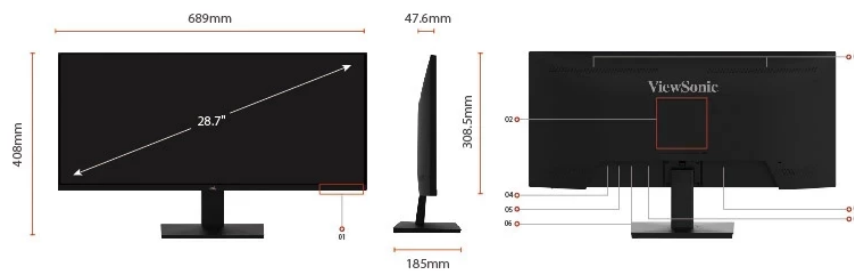

## Key Features

- WFHD 2560 x 1080 resolution
- SuperClear® IPS panel
- 21:9 aspect ratio
- 3-side borderless bezel
- Adaptive sync 75Hz to eliminate screen tearing & reduce stuttering

## Product Description

The ViewSonic® VA2932-MHD is a 29" monitor with WFHD2560 x 1080 resolution, 21:9 aspect ratio, and SuperClear® IPS panel. And with SuperClear® IPS technology, this monitor delivers the same image quality whether you are looking at the screen from above, below, the front, or the side. A 21:9 aspect ratio and 3-side borderless bezels provide extra screen real estate so users can display more content, switch between applications more quickly, view documents side by side, and view multiple windows at once. What's more, this monitor is designed with a height-adjustable and swivel stand.