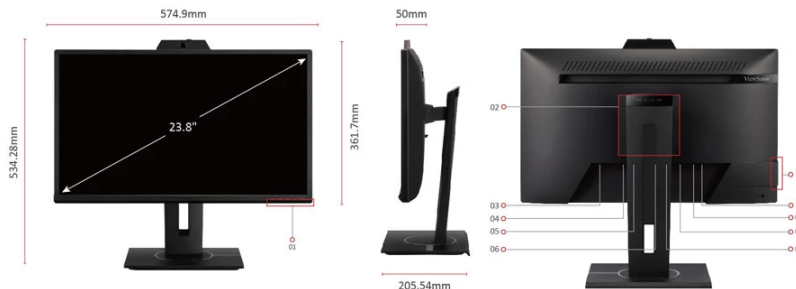

## Product Description

The ViewSonic VG2440V is a 24" Full HD video conferencing monitor designed to deliver out-of-the-box video conferencing and high-quality live streaming capability. The built-in Full HD webcam allows you to easily adjust the vertical angles to better frame yourself during VC calls and create more engaging content through varied camera angles, while the easy-to-use cover slide ensures total privacy and security when not in use. Providing the full spectrum of ergonomic flexibility, the VG2440V can tilt, swivel, pivot, and height adjust to adapt to any setup or workflow, and the exceptional inbuilt microphones and dual front-facing speakers ensure you can hear and be heard with absolute clarity and professionalism. Combined with the vDisplay Manager productivity software for efficient multi-tasking and streamlined on-screen display control, the VG2440V is the complete solution for anybody looking for a professional live streaming or video communication experience.

Visit Us  [www.viewsonic.com](http://www.viewsonic.com)

**DISPLAY**

Display Size (in.):	24
Viewable Area (in.):	23.8
Panel Type:	IPS Technology
Resolution:	1920 x 1080
Resolution Type:	FHD
Static Contrast Ratio:	1,000:1 (typ)
Dynamic Contrast Ratio:	80M:1
Light Source:	LED
Brightness:	250 cd/m <sup>2</sup> (typ)
Colors:	16.7M
Color Space Support:	8 bit (6 bit + Hi-FRC)
Aspect Ratio:	16:9
Response Time (Typical GTG):	5ms
Response Time (GTG w/OD):	5ms
Viewing Angles:	178° horizontal, 178° vertical
Backlight Life (Hours):	30000 Hrs (Min)
Curvature:	Flat
Refresh Rate (Hz):	60
Blue Light Filter:	Yes
Flicker-Free:	Yes
Color Gamut:	NTSC: 72% size (Typ), sRGB: 104% size (Typ)
Pixel Size:	0.275 mm (H) x 0.275 mm (V)
Surface Treatment:	Anti-Glare, Hard Coating (3H)