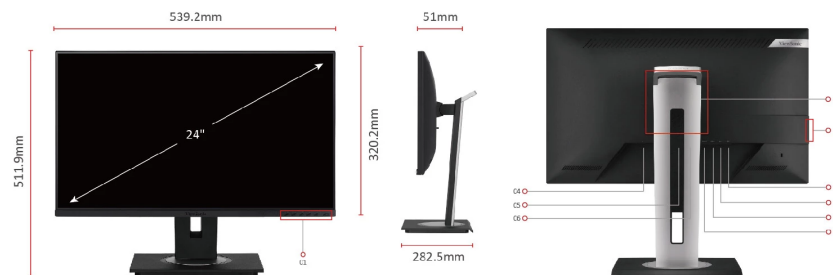

ViewSonic® LCD DISPLAY VG2456

Key Features

- Docking monitor featuring USB Type-C and Ethernet
- Daisy chain enabled
- Flexible connectivity with HDMI, DP, DP out, USB Type-C, Ethernet, and USB 3.2
- Ergonomic design including 40° tilt, 130mm height adjustment, swivel and pivot
- Three-sided frameless bezel

Product Description

The ViewSonic VG2456 monitor is a 24" (23.8" viewable) 1080p IPS Docking monitor featuring USB Type-C and Ethernet. With the built-in USB Type-C port, you can charge and display content through a single cable from your device, enabling connection with your laptop via a single USB cable to keep the workstation tidy while using it as a docking monitor. Additionally, the Ethernet port can provide fast and stable network connection. The monitor is also equipped with DisplayPort, HDMI, and three USB Type-A ports to expand your efficiency. You can also daisy chain monitors from the Type-C or DP port. The three-sided frameless bezel design lets you enjoy an uninterrupted view of content across multiple monitors. An advanced ergonomic design offers the widest range of adjustments available for maximum comfort; including pivot, swivel, height adjustment, and an impressive 40° tilt, allowing you to use the monitor while standing or having strategic group discussions around the screen. Packaging is environmentally friendly and offers quick and easy out-of-the-box setup, making the VG2456 monitor perfect for business environments.