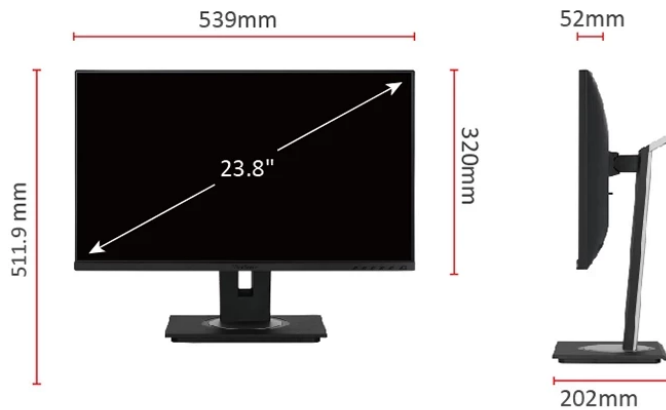

ViewSonic  LCD DISPLAY
VG2455

Key Features

- USB Type-C
- Frameless bezel
- SuperClear® IPS technology
- HDMI, DisplayPort and VGA inputs
- vDisplay Manager (free download)

Product Description

The ViewSonic VG2455 is a 24" (23.8" viewable) 1080P IPS monitor designed to fit the modern office space. The monitor comes with a built-in USB Type-C port. Simply charge and display content through a single cable from your device, enabling connection with your laptop by a single USB cable to keep the workstation neat while also use it as a docking monitor. In addition, the monitor is equipped with DisplayPort, HDMI, VGA, and three USB Type-A ports to expand your efficiency. The three-sided frameless bezel design lets you enjoy an uninterrupted view of content across multiple monitors. An advanced ergonomic design offers the widest range of adjustments available for maximum comfort; including pivot, swivel, height adjustment, and an impressive 40° tilt, allowing you to use the monitor while standing or have strategic group discussions around the screen. Packaging is environmentally friendly and offers quick and easy out-of-the-box setup, making VG2455 series monitors perfect for business environments.

Visit Us www.viewsonic.com

DISPLAY

Display Size (in.):	24
Viewable Area (in.):	23.8
Panel Type:	IPS Technology
Resolution:	1920 x 1080
Resolution Type:	FHD (Full HD)
Static Contrast Ratio:	1,000:1 (typ)
Dynamic Contrast Ratio:	50M:1
Light Source:	LED
Brightness:	250 cd/m ² (typ)
__Brightness (PCS):	250 cd/m ² (typ)
Colors:	16.7M
Color Space Support:	8 bit (6 bit + A-FRC)
Aspect Ratio:	16:9
Response Time (Typical GTG):	5ms
Response Time (GTG w/OD):	5ms
Viewing Angles:	178° horizontal, 178° vertical
Backlight Life (Hours):	30000 Hrs (Min)
Curvature:	Flat
Refresh Rate (Hz):	60
Blue Light Filter:	Yes
Flicker-Free:	Yes
Color Gamut:	NTSC: 72% size (Typ) sRGB: 102% size / 93% coverage (Typ)
Pixel Size:	0.275 mm (H) x 0.275 mm (V)
Surface Treatment:	Anti-Glare, Hard Coating (3H)