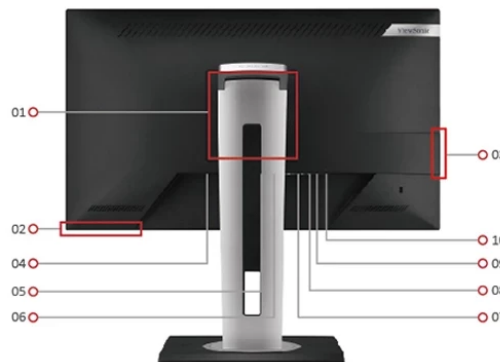

ViewSonic  LCD DISPLAY
VG2455

Key Features

- USB Type-C
- Frameless bezel
- SuperClear® IPS technology
- HDMI, DisplayPort and VGA inputs
- vDisplay Manager (free download)

Product Description

The ViewSonic VG2455 is a 24" (23.8" viewable) 1080P IPS monitor designed to fit the modern office space. The monitor comes with a built-in USB Type-C port. Simply charge and display content through a single cable from your device, enabling connection with your laptop by a single USB cable to keep the workstation neat while also use it as a docking monitor. In addition, the monitor is equipped with DisplayPort, HDMI, VGA, and three USB Type-A ports to expand your efficiency. The three-sided frameless bezel design lets you enjoy an uninterrupted view of content across multiple monitors. An advanced ergonomic design offers the widest range of adjustments available for maximum comfort; including pivot, swivel, height adjustment, and an impressive 40° tilt, allowing you to use the monitor while standing or have strategic group discussions around the screen. Packaging is environmentally friendly and offers quick and easy out-of-the-box setup, making VG2455 series monitors perfect for business environments.

- | | |
|--|-------------------------|
| 1. VESA Compatible (Wall Mount 100 x 100 mm) | 7. VGA |
| 2. Menu Control Panel | 8. USB Type C |
| | 9. USB 3.2 up stream |
| | 10. USB 3.2 down stream |

- 3. USB 3.2 down stream x 2
- 4. AC In
- 5. DisplayPort
- 6. HDMI
- 10. USB 3.2 down stream