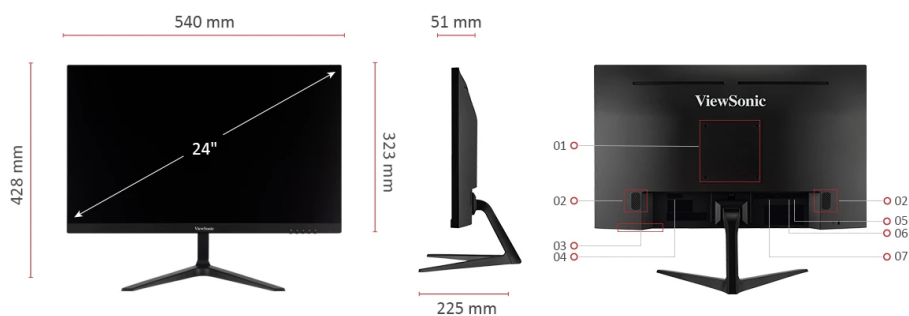

1. VESA Compatible(Wall Mount 100 x 100mm)
2. Internal Speakers
3. Menu Controls
4. AC In
5. Audio
6. DisplayPort
7. HDMI x 2

Visit Us  www.viewsonic.com

DISPLAY

Display Size (in.):	24
Viewable Area (in.):	23.8
Panel Type:	VA Technology
Resolution:	1920 x 1080
Resolution Type:	FHD
Static Contrast Ratio:	4,000:1 (typ)
Dynamic Contrast Ratio:	80M:1
Light Source:	LED
Brightness:	250 cd/m ² (typ)
Colors:	16.7M
Color Space Support:	8 bit (6 bit + FRC)
Aspect Ratio:	16:9
Response Time (MPRT):	1ms
Viewing Angles:	178° horizontal, 178° vertical
Backlight Life (Hours):	30000 Hrs (Min)
Curvature:	Flat
Refresh Rate (Hz):	165
Adaptive Sync:	Yes
Blue Light Filter:	Yes
Flicker-Free:	Yes
Color Gamut:	NTSC: 72% size (Typ), sRGB: 103% size (Typ)
Pixel Size:	0.275 mm (H) x 0.275 mm (V)
Surface Treatment:	Anti-Glare, Hard Coating (3H)

COMPATIBILITY

PC Resolution (max):	1920x1080
Mac® Resolution (max):	1920x1080
PC Operating System:	Windows 10 certified; macOS tested
Mac® Resolution (min):	1920x1080

CONNECTOR

3.5mm Audio Out:	1
HDMI 1.4:	2
DisplayPort:	1
Power in:	3-pin Socket (IEC C14 / CEE22)

WEIGHT (METRIC)

Net (kg):	3.8
Net Without Stand (kg):	3
Gross (kg):	5.2

DIMENSIONS (IMPERIAL) (WXHXD)

Packaging (in.):	24.5 x 16.5 x 5.7
Physical (in.):	21.2 x 16.8 x 8.9
Physical Without Stand (in.):	21.2 x 12.7 x 2