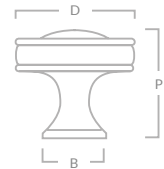

## SUTTON CABINET KNOB

Code	Diameter (D)	Projection (P)	Base (B)
SUTK/25	25mm	25mm	16mm
SUTK/32	32mm	29mm	21mm
SUTK/38	38mm	33mm	25mm
SUTK/50	50mm	33mm	27mm

## SUTTON CABINET HANDLE

Code	Length (L)	Centres (C)	Projection (P)	Bar Diameter
SUT/96	160mm	96mm	39mm	16mm
SUT/128	192mm	128mm	39mm	16mm
SUT/160	224mm	160mm	39mm	16mm
SUT/224	305mm	224mm	46mm	19mm

## SUTTON APPLIANCE HANDLE

Code	Length (L)	Centres (C)	Projection (P)	Bar Diameter
SUT/APP/368	438mm	368mm	49mm	19mm
SUT/APP/608	678mm	608mm	49mm	19mm