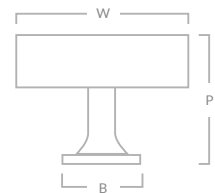

Code	Diameter (D)	Projection (P)	Base (B)
SPA/32	32mm	32mm	24mm

SPARKBROOK T-BAR HANDLE

Code	Width (W)	Projection (P)	Base (B)	Bar Diameter
SPAT/55	55mm	35mm	24mm	16mm

Not suitable for appliance doors

SPARKBROOK CABINET & APPLIANCE HANDLE

Code	Length (L)	Centres (C)	Projection (P)	Bar Diameter
SPA/128	168mm	128mm	33mm	12.7mm
SPA/160	210mm	160mm	36mm	14mm
SPA/224	274mm	224mm	36mm	14mm
SPA/288	338mm	288mm	36mm	14mm
SPA/APP/384	444mm	384mm	49mm	18mm
SPA/APP/608	668mm	608mm	49mm	18mm