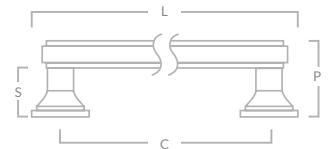

JEFFERSON COLLECTION

Inspired by the deco design era, Jefferson is a solid brass collection of cabinet hardware covetable for its angular edges and stepped design.

JEFFERSON CABINET KNOB

Code	Width (W)	Projection (P)	Stem (S)	Base (B)
JEFK/25	25mm	29mm	20mm	19mm
JEFK/32	32mm	33mm	20mm	24mm
JEFK/38	38mm	33mm	20mm	24mm

JEFFERSON CABINET HANDLE

Code	Length (L)	Centres (C)	Projection (P)	Stem (S)	Bar Width
JEF/96	109mm	96mm	30mm	20mm	12.7mm x 9.5mm
JEF/102	126mm	102mm	30mm	20mm	16mm x 9.5mm
JEF/152	176mm	152mm	30mm	20mm	16mm x 9.5mm
JEF/203	227mm	203mm	30mm	20mm	16mm x 9.5mm
JEF/305	335mm	305mm	40mm	27mm	19mm x 12.7mm

JEFFERSON APPLIANCE HANDLE

Code	Length (L)	Centres (C)	Projection (P)	Stem (S)	Bar Width
JEF/APP/368	398mm	368mm	40mm	27mm	19mm x 12.7mm
JEF/APP/608	638mm	608mm	40mm	27mm	19mm x 12.7mm