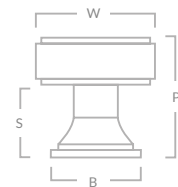

JEFFERSON COLLECTION

Inspired by the deco design era, Jefferson is a solid brass collection of cabinet hardware covetable for its angular edges and stepped design.

JEFFERSON CABINET KNOB

Code	Width (W)	Projection (P)	Stem (S)	Base (B)
JEFK/25	25mm	29mm	20mm	19mm
JEFK/32	32mm	33mm	20mm	24mm
JEFK/38	38mm	33mm	20mm	24mm

JEFFERSON CABINET HANDLE

Code	Length (L)	Centres (C)	Projection (P)	Stem (S)	Bar Width
JEF/96	109mm	96mm	30mm	20mm	12.7mm x 9.5mm
JEF/102	126mm	102mm	30mm	20mm	16mm x 9.5mm
JEF/152	176mm	152mm	30mm	20mm	16mm x 9.5mm
JEF/203	227mm	203mm	30mm	20mm	16mm x 9.5mm
JEF/305	335mm	305mm	40mm	27mm	19mm x 12.7mm

JEFFERSON APPLIANCE HANDLE

Code	Length (L)	Centres (C)	Projection (P)	Stem (S)	Bar Width
JEF/APP/368	398mm	368mm	40mm	27mm	19mm x 12.7mm
JEF/APP/608	638mm	608mm	40mm	27mm	19mm x 12.7mm