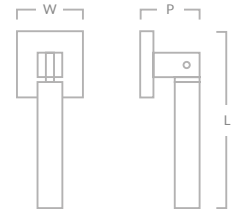

BROMFORD COLLECTION

A contemporary classic, the Bromford collection promises to make an impact in modern homes with bold lines at the forefront of each handle design.

BROMFORD CABINET KNOB

Code	Width (W)	Projection (P)	Base (B)
BRMK/32	32mm	33mm	25mm

BROMFORD DROP HANDLE

Code	Width (W)	Projection (P)	Length (L)
BRMD/60	25mm	22mm	68mm

BROMFORD CABINET & APPLIANCE HANDLE

Code	Length (L)	Centres (C)	Projection (P)	Bar (Sq.)
BRM/96	121mm	96mm	31mm	9.5mm
BRM/128	153mm	128mm	31mm	9.5mm
BRM/203	228mm	203mm	33mm	9.5mm
BRM/305	337mm	305mm	42mm	12.7mm
BRM/APP/381	419mm	381mm	46mm	16mm
BRM/APP/608	646mm	608mm	46mm	16mm